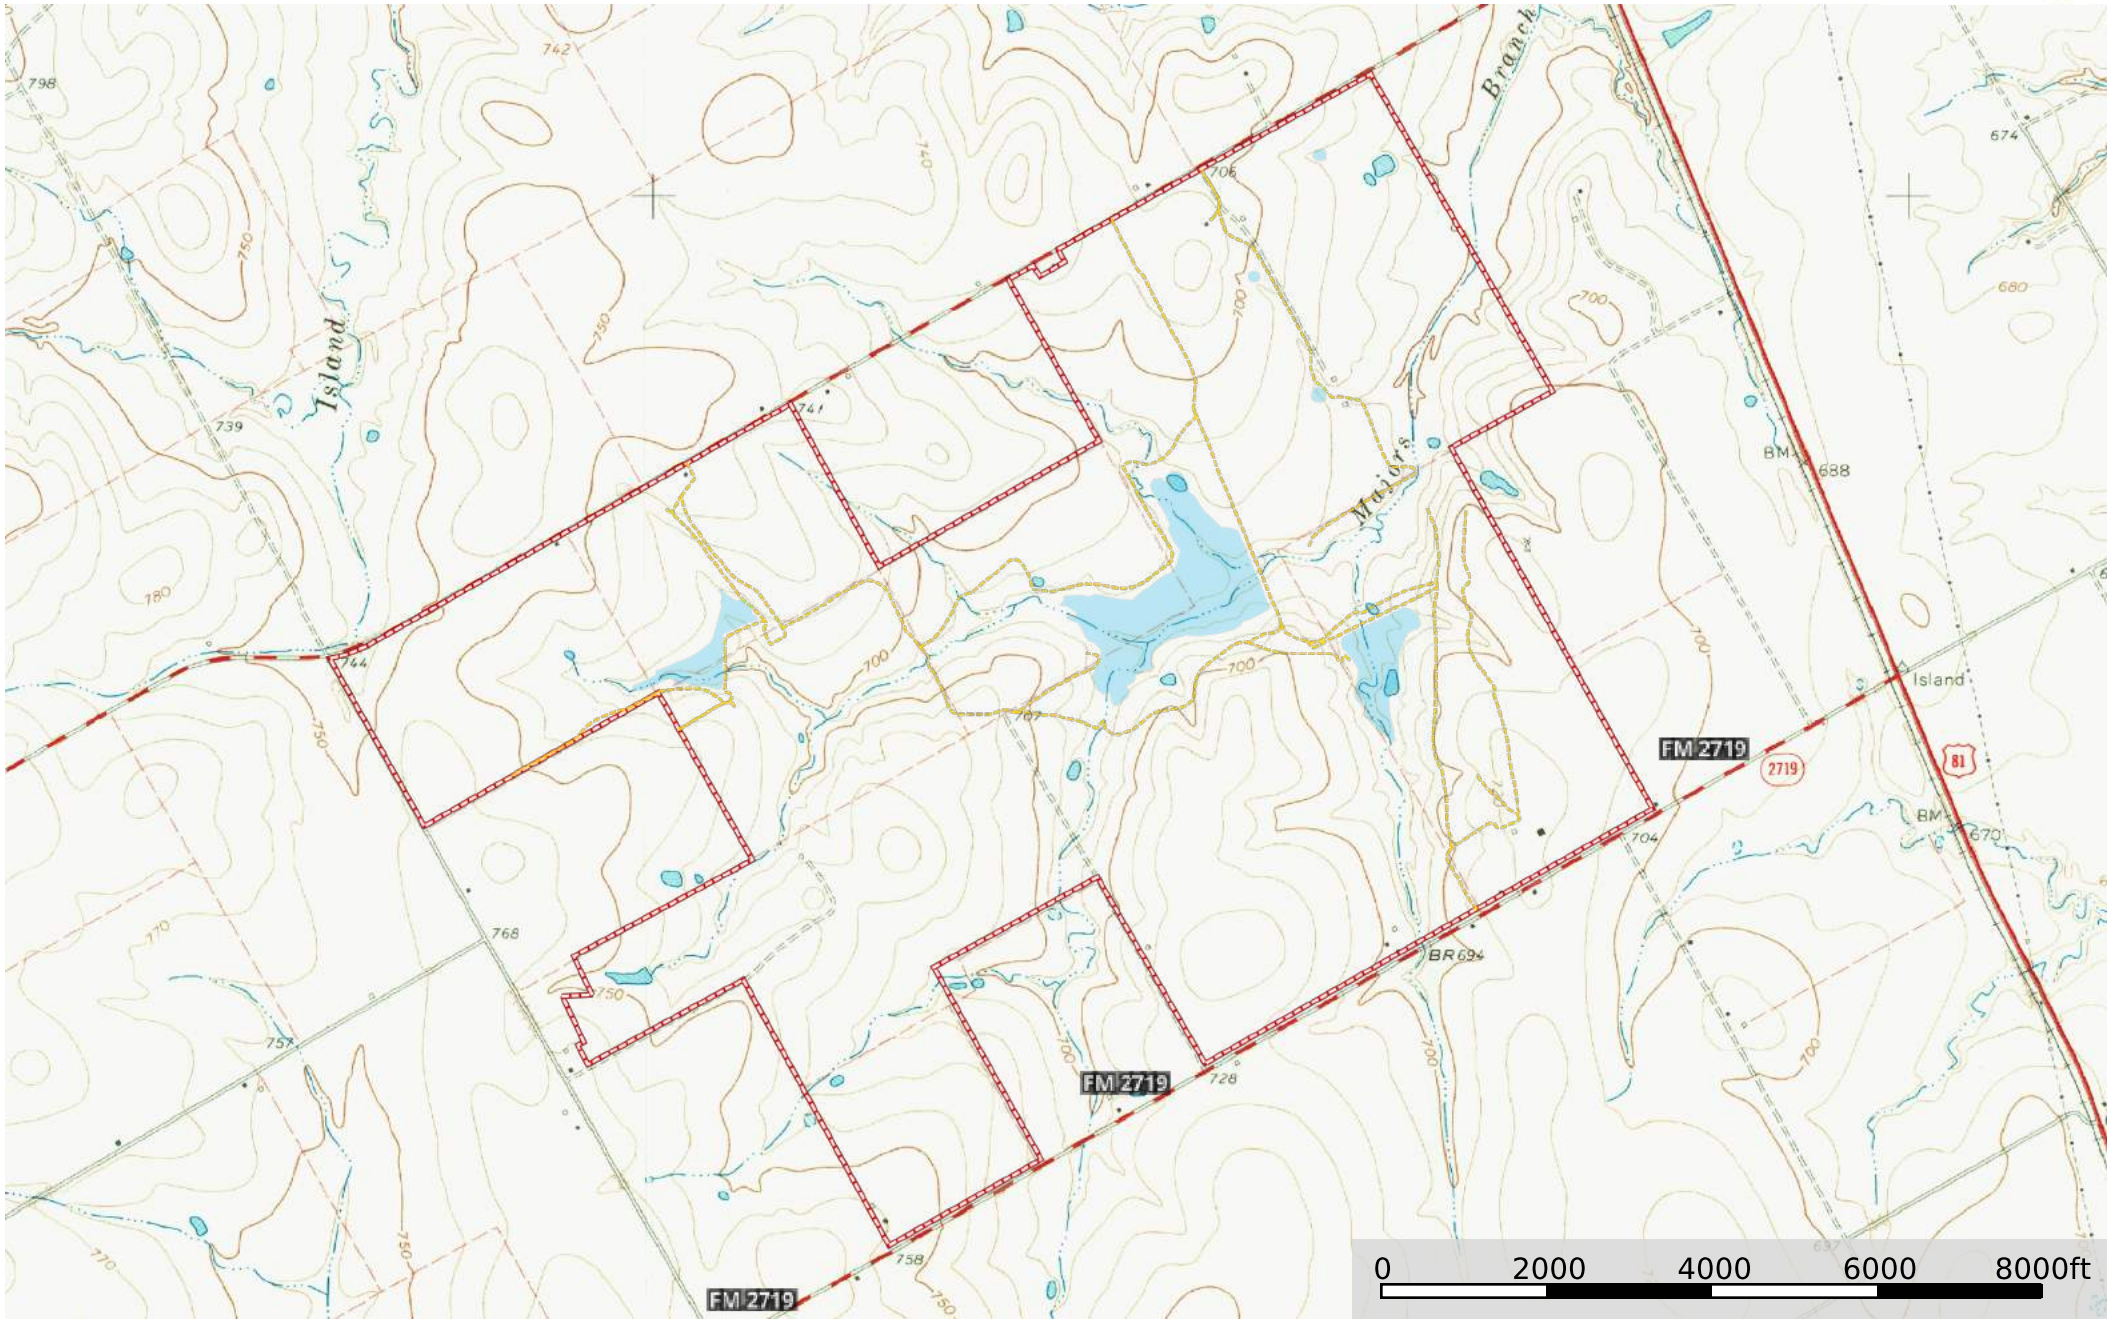

Hill County - 1,628.84 Acre Bois d'arc Hills Ranch Texas, AC +/-

- Boundary
- Lake / Pond
- Road / Trail
- Primary Road

Bret Polk
P: (254) 965-0349   bret@hrcranch.com

The information contained herein was obtained from sources deemed to be reliable. MapRight Services makes no warranties or guarantees as to the completeness or accuracy thereof.