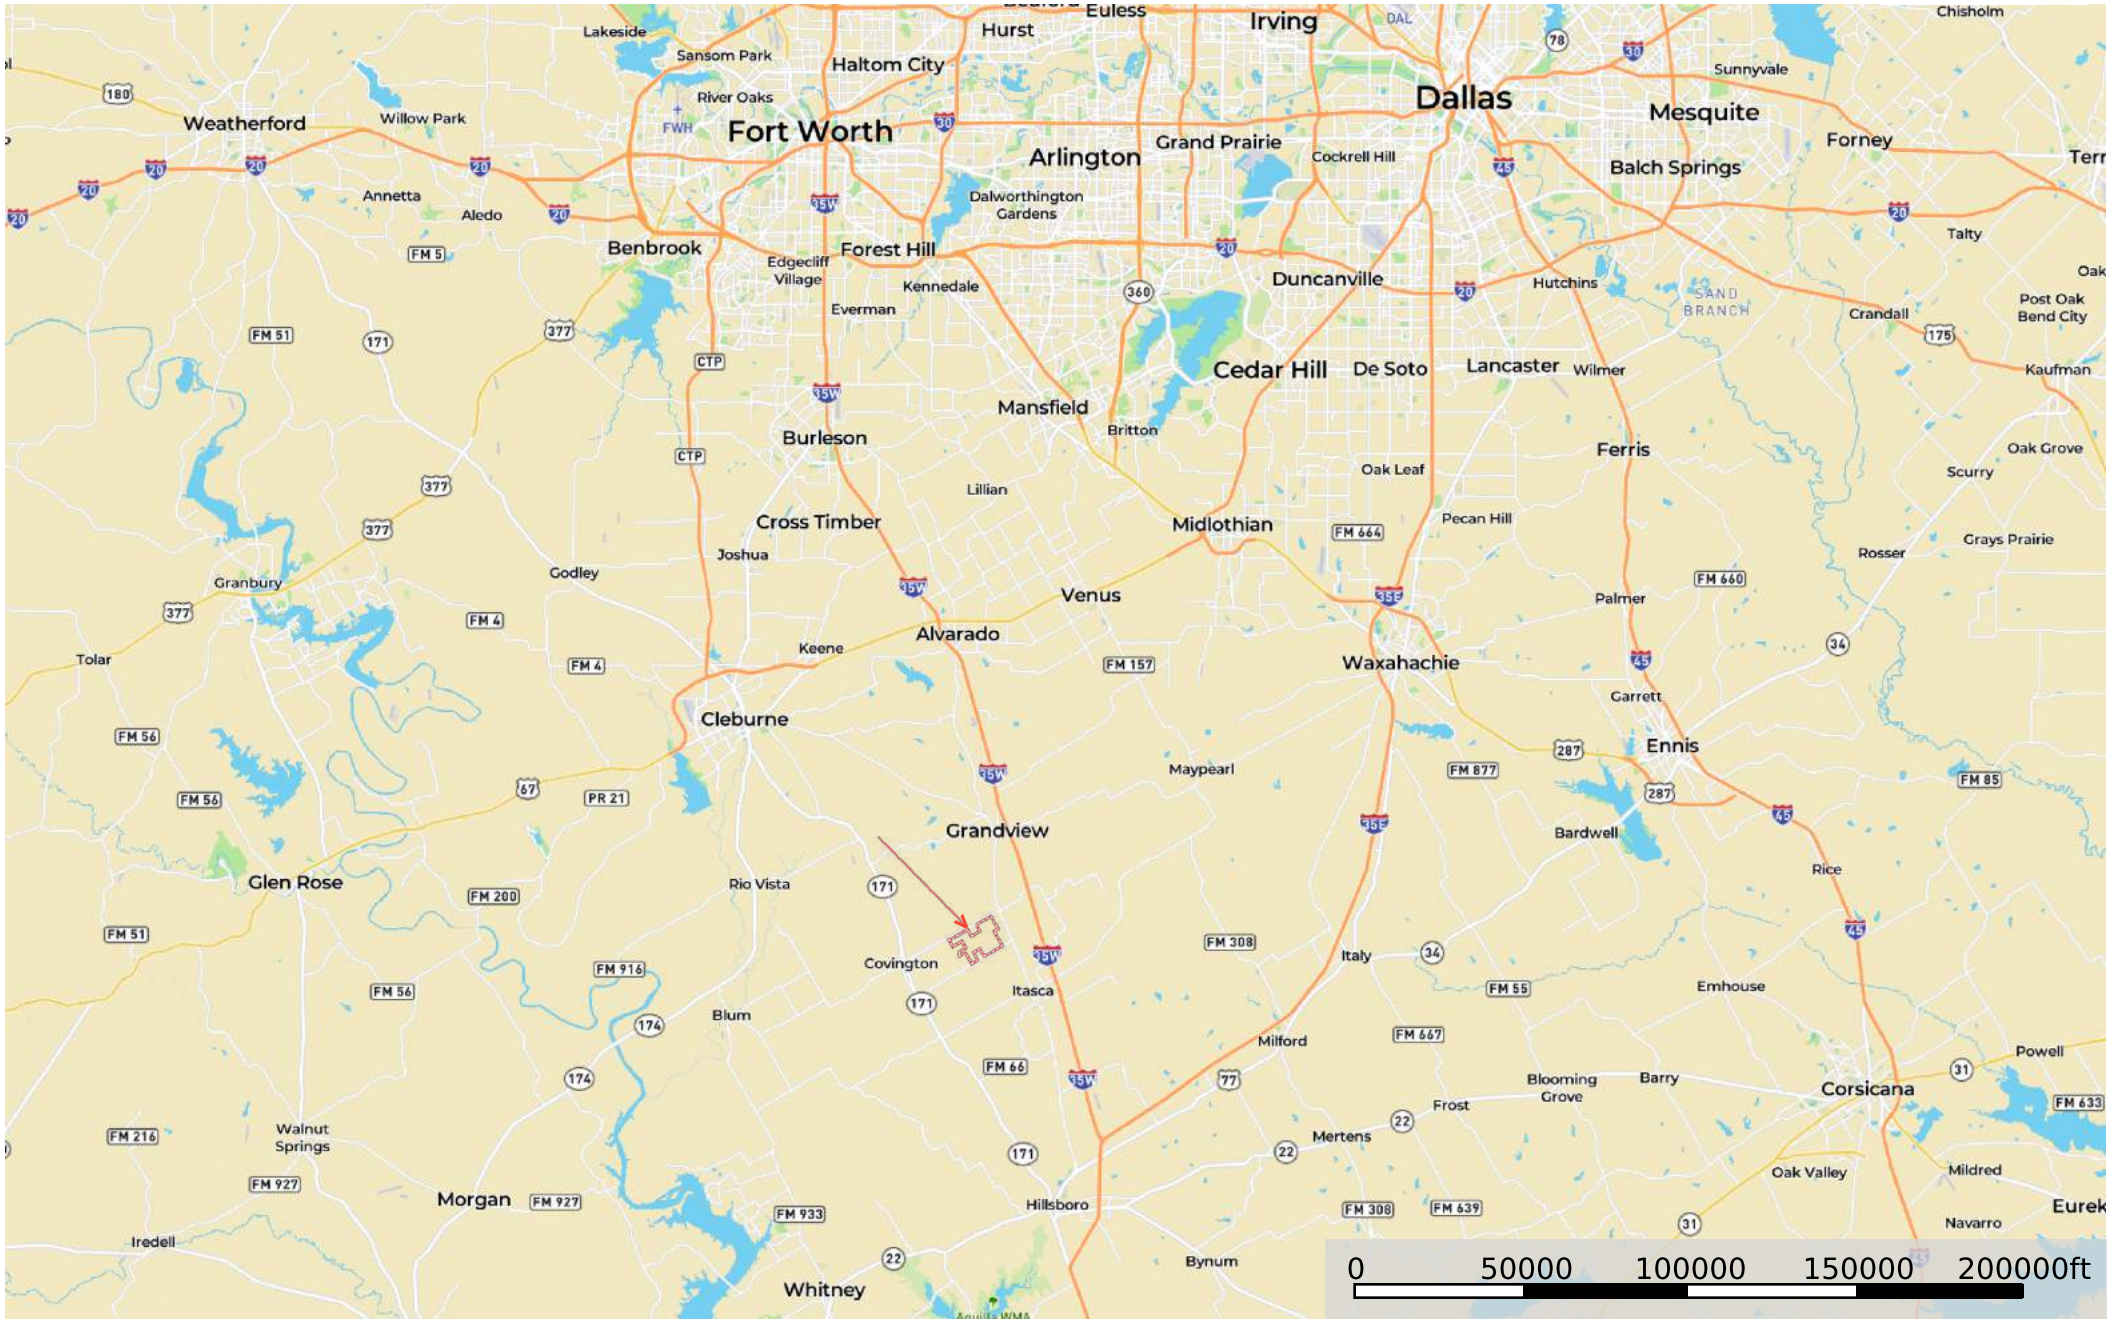

# Hill County - 1,628.84 Acre Bois d'arc Hills Ranch Texas, AC +/-

 Boundary  Direction