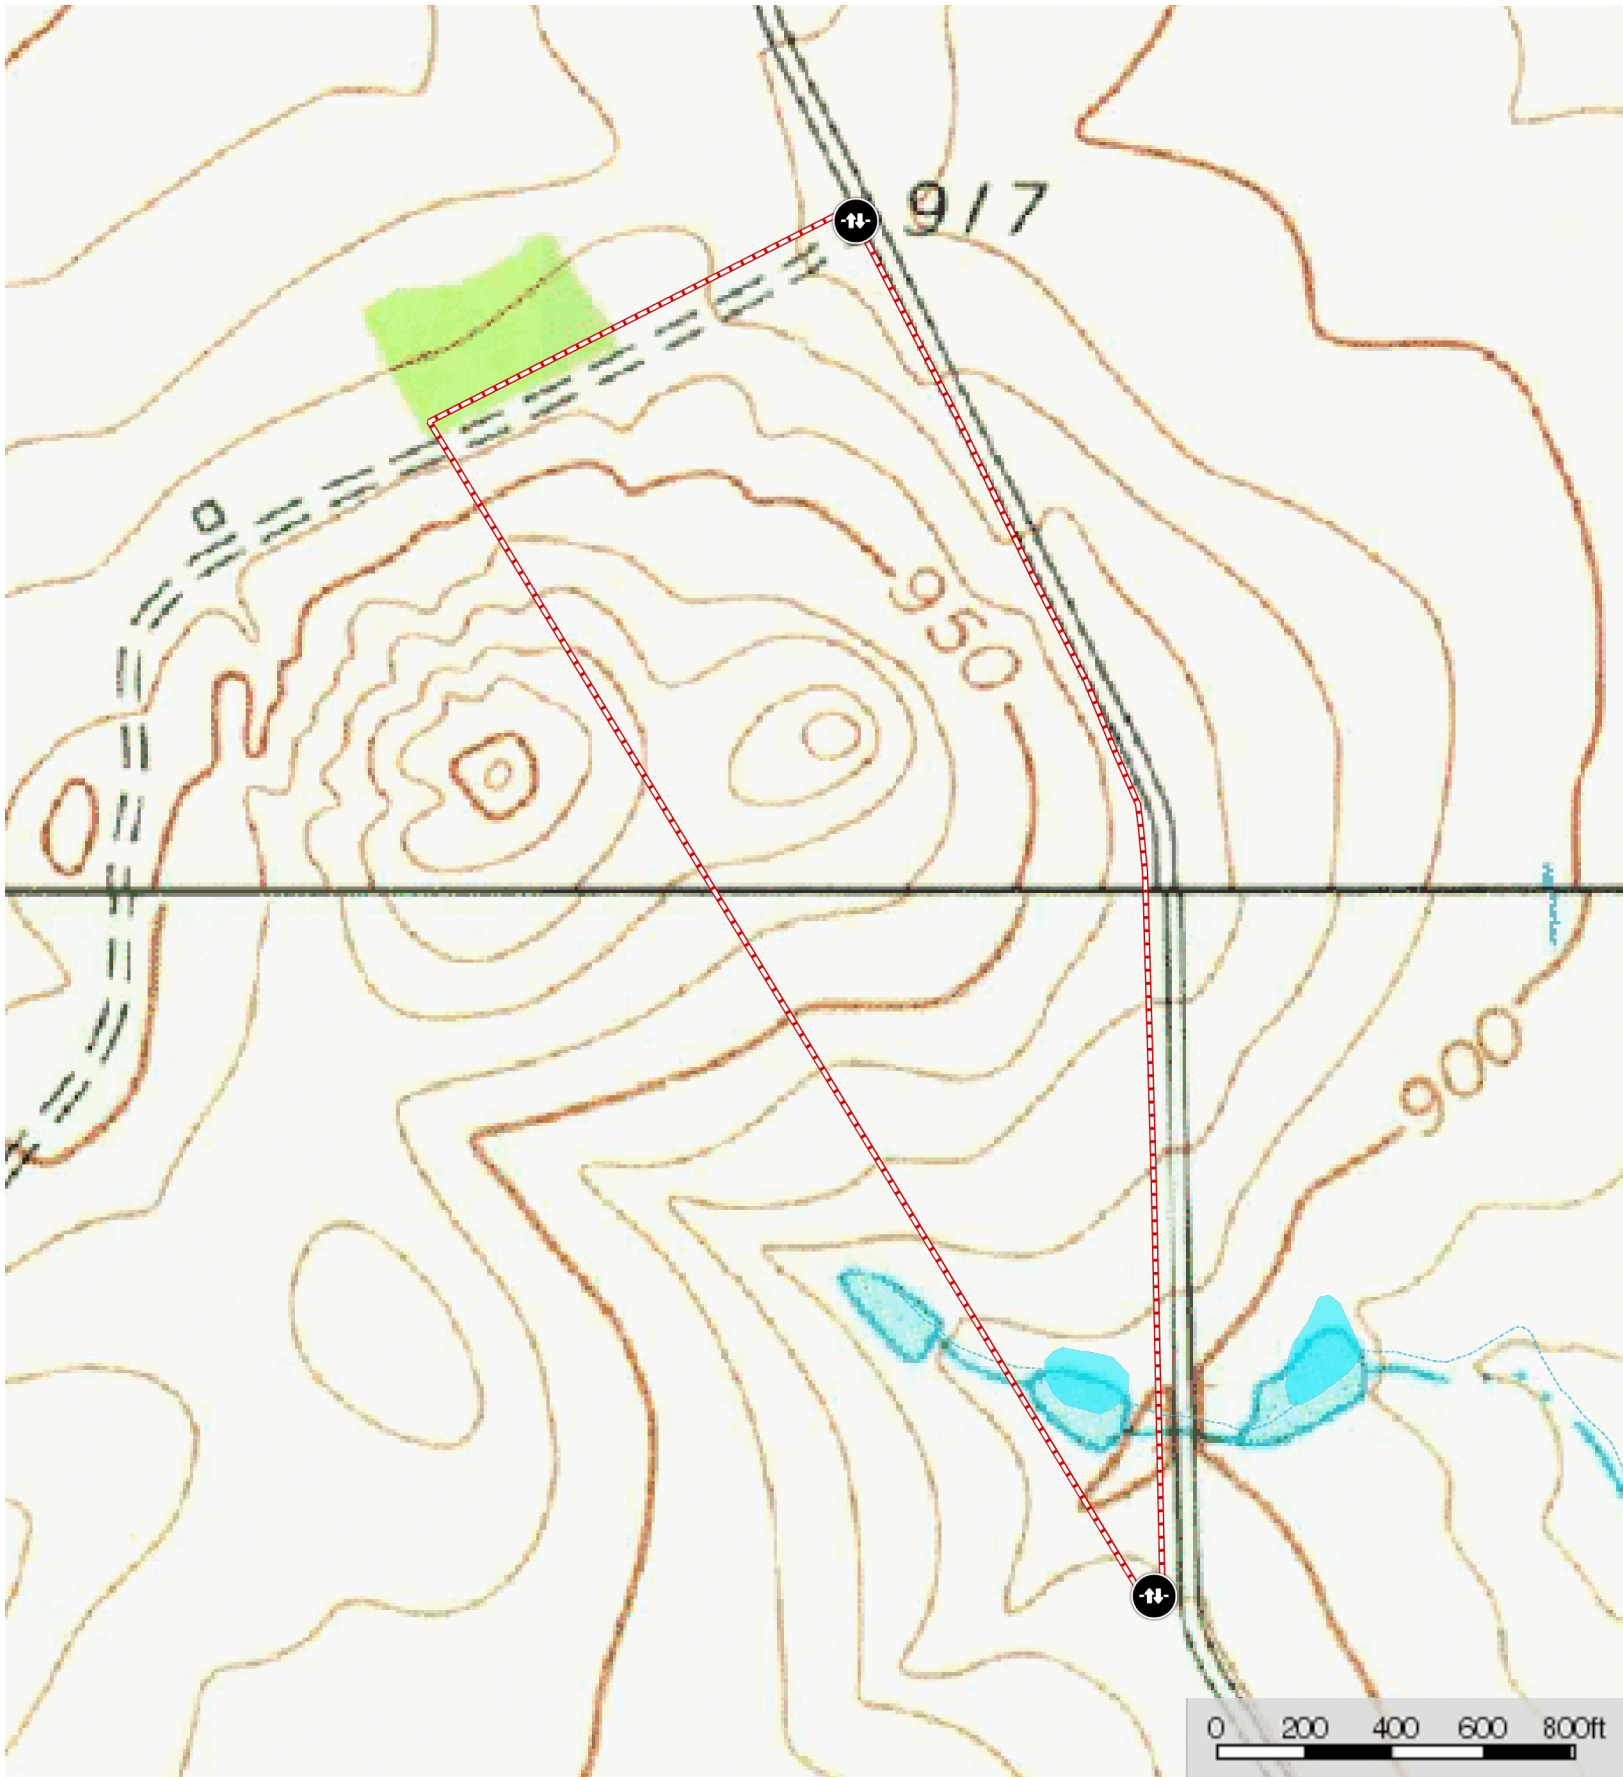

Crystal Springs Ranch - 37+/- Acres Hilltop Tract

Bosque County, Texas

-  Gate
-  Boundary
-  Stream, Intermittent
-  River/Creek
-  Water Body