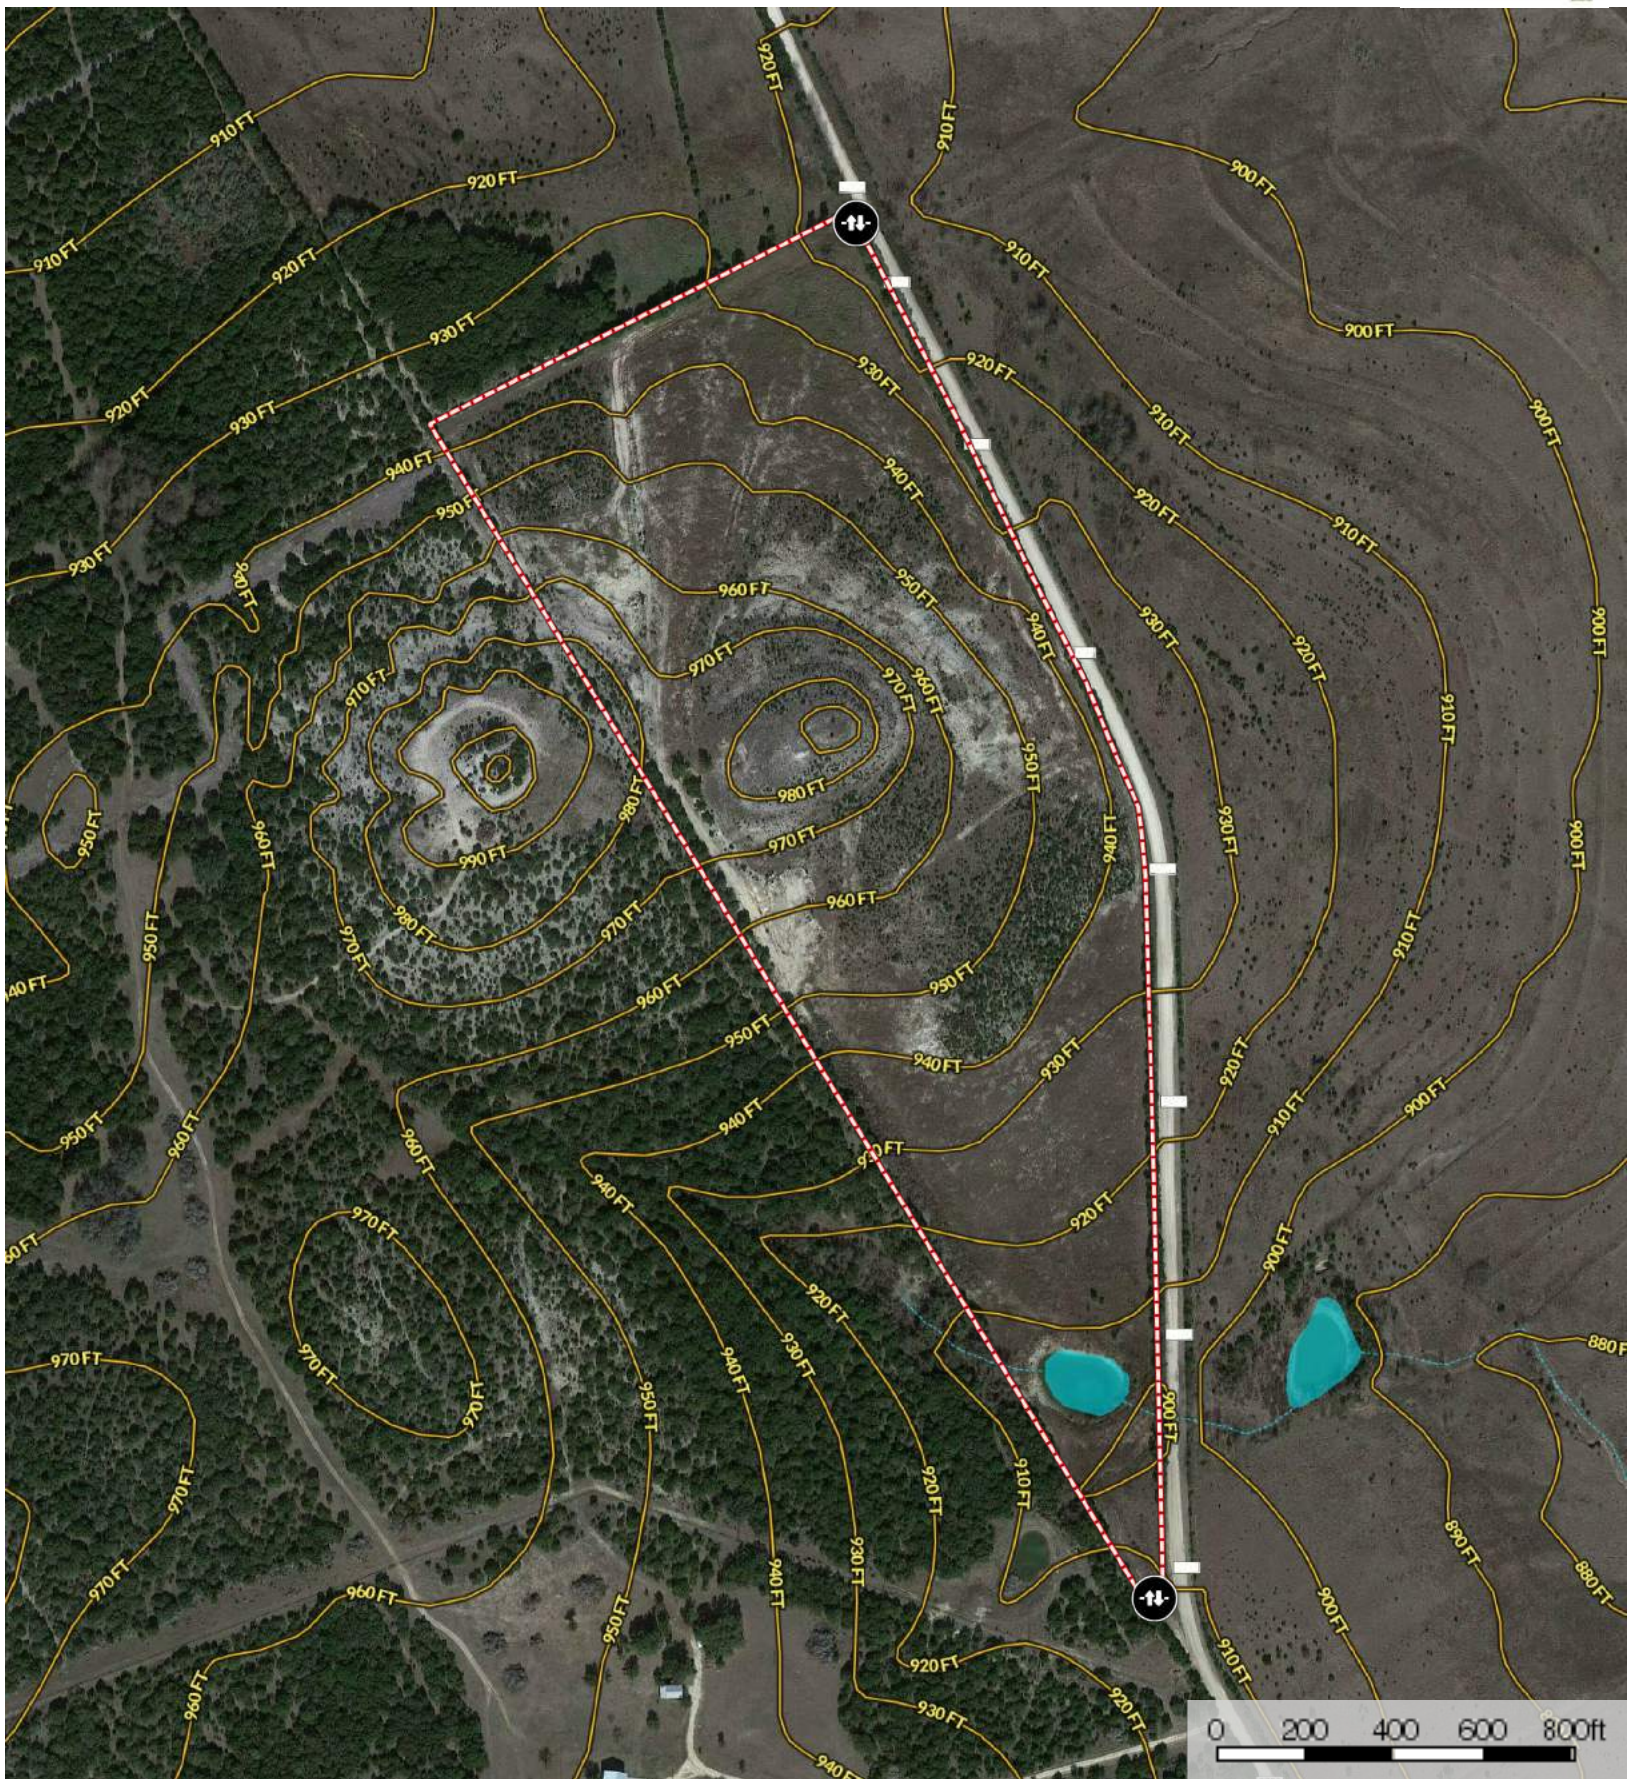

Crystal Springs Ranch - 37+/- Acres Hilltop Tract

Bosque County, Texas

→ Direction
□ Boundary

- Gate
- Boundary
- Stream, Intermittent
- River/Creek
- Water Body