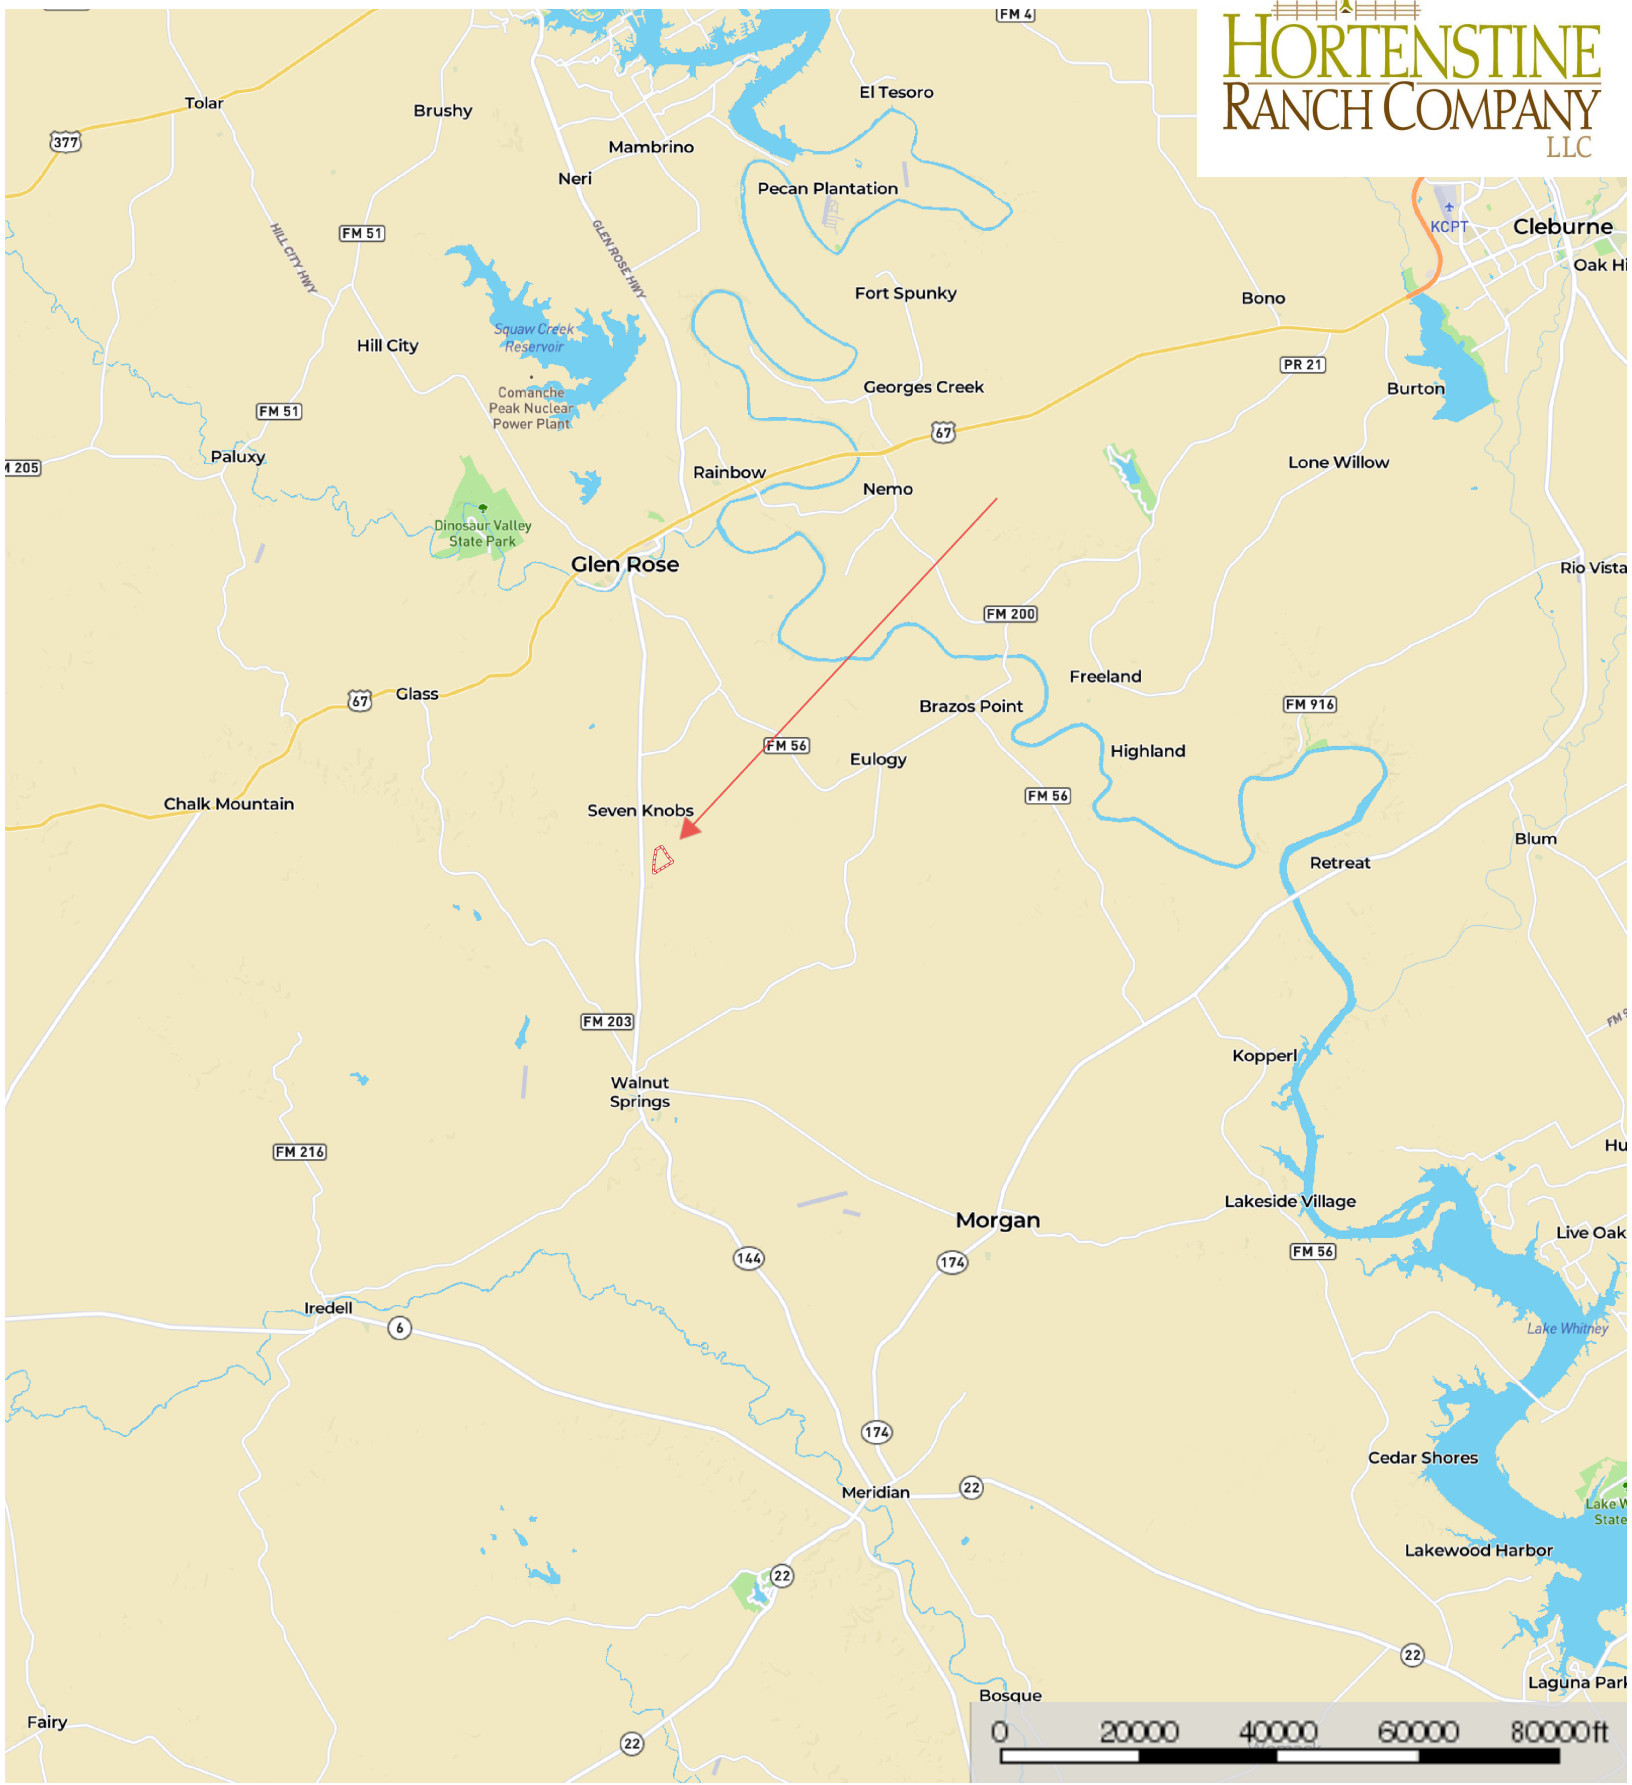

Crystal Springs Ranch - 97+/- Acres Alice Lake Tract

Bosque County, Texas

→ Arrow □ Boundary

Bret Polk, Agent
(254) 965-0349
bret@hrcranch.com

M The information contained herein was obtained from sources deemed to be reliable. MapRight Services makes no warranties or guarantees as to the completeness or accuracy thereof.