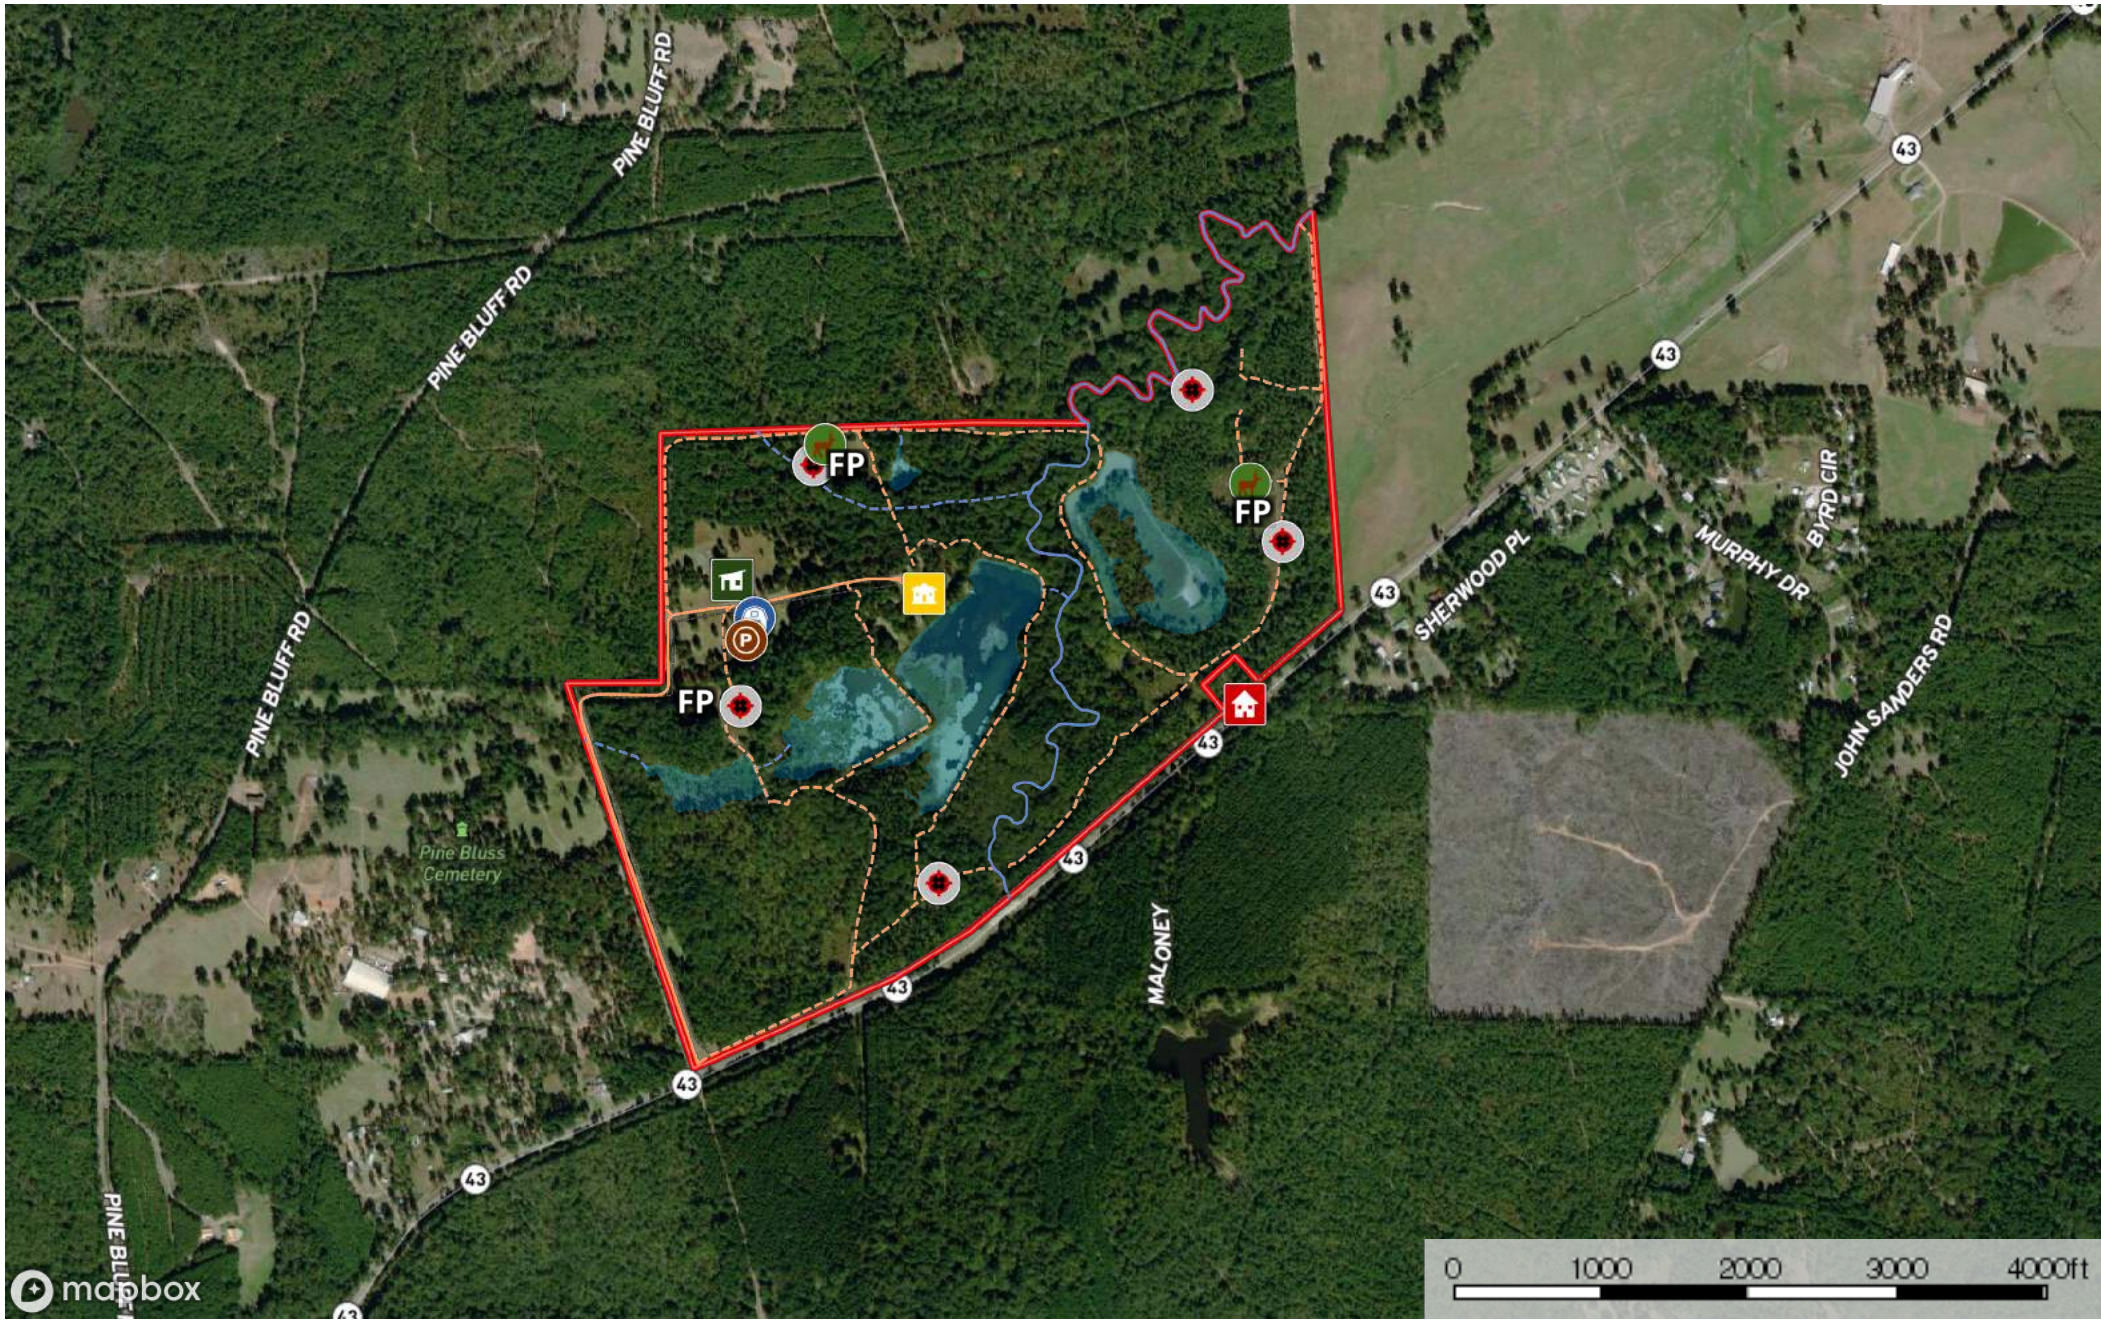

Speer Ranch

Harrison County, Texas, 255 AC +/-

- Feeder
- Blind
- Main House
- Bird Flight Pens
- Shop
- Sporting Clay / Trap Bldg
- Harrison Co VFD
- Primary Road
- Road / Trail
- Transmission Line
- River / Creek
- Stream
- Boundary
- Pond