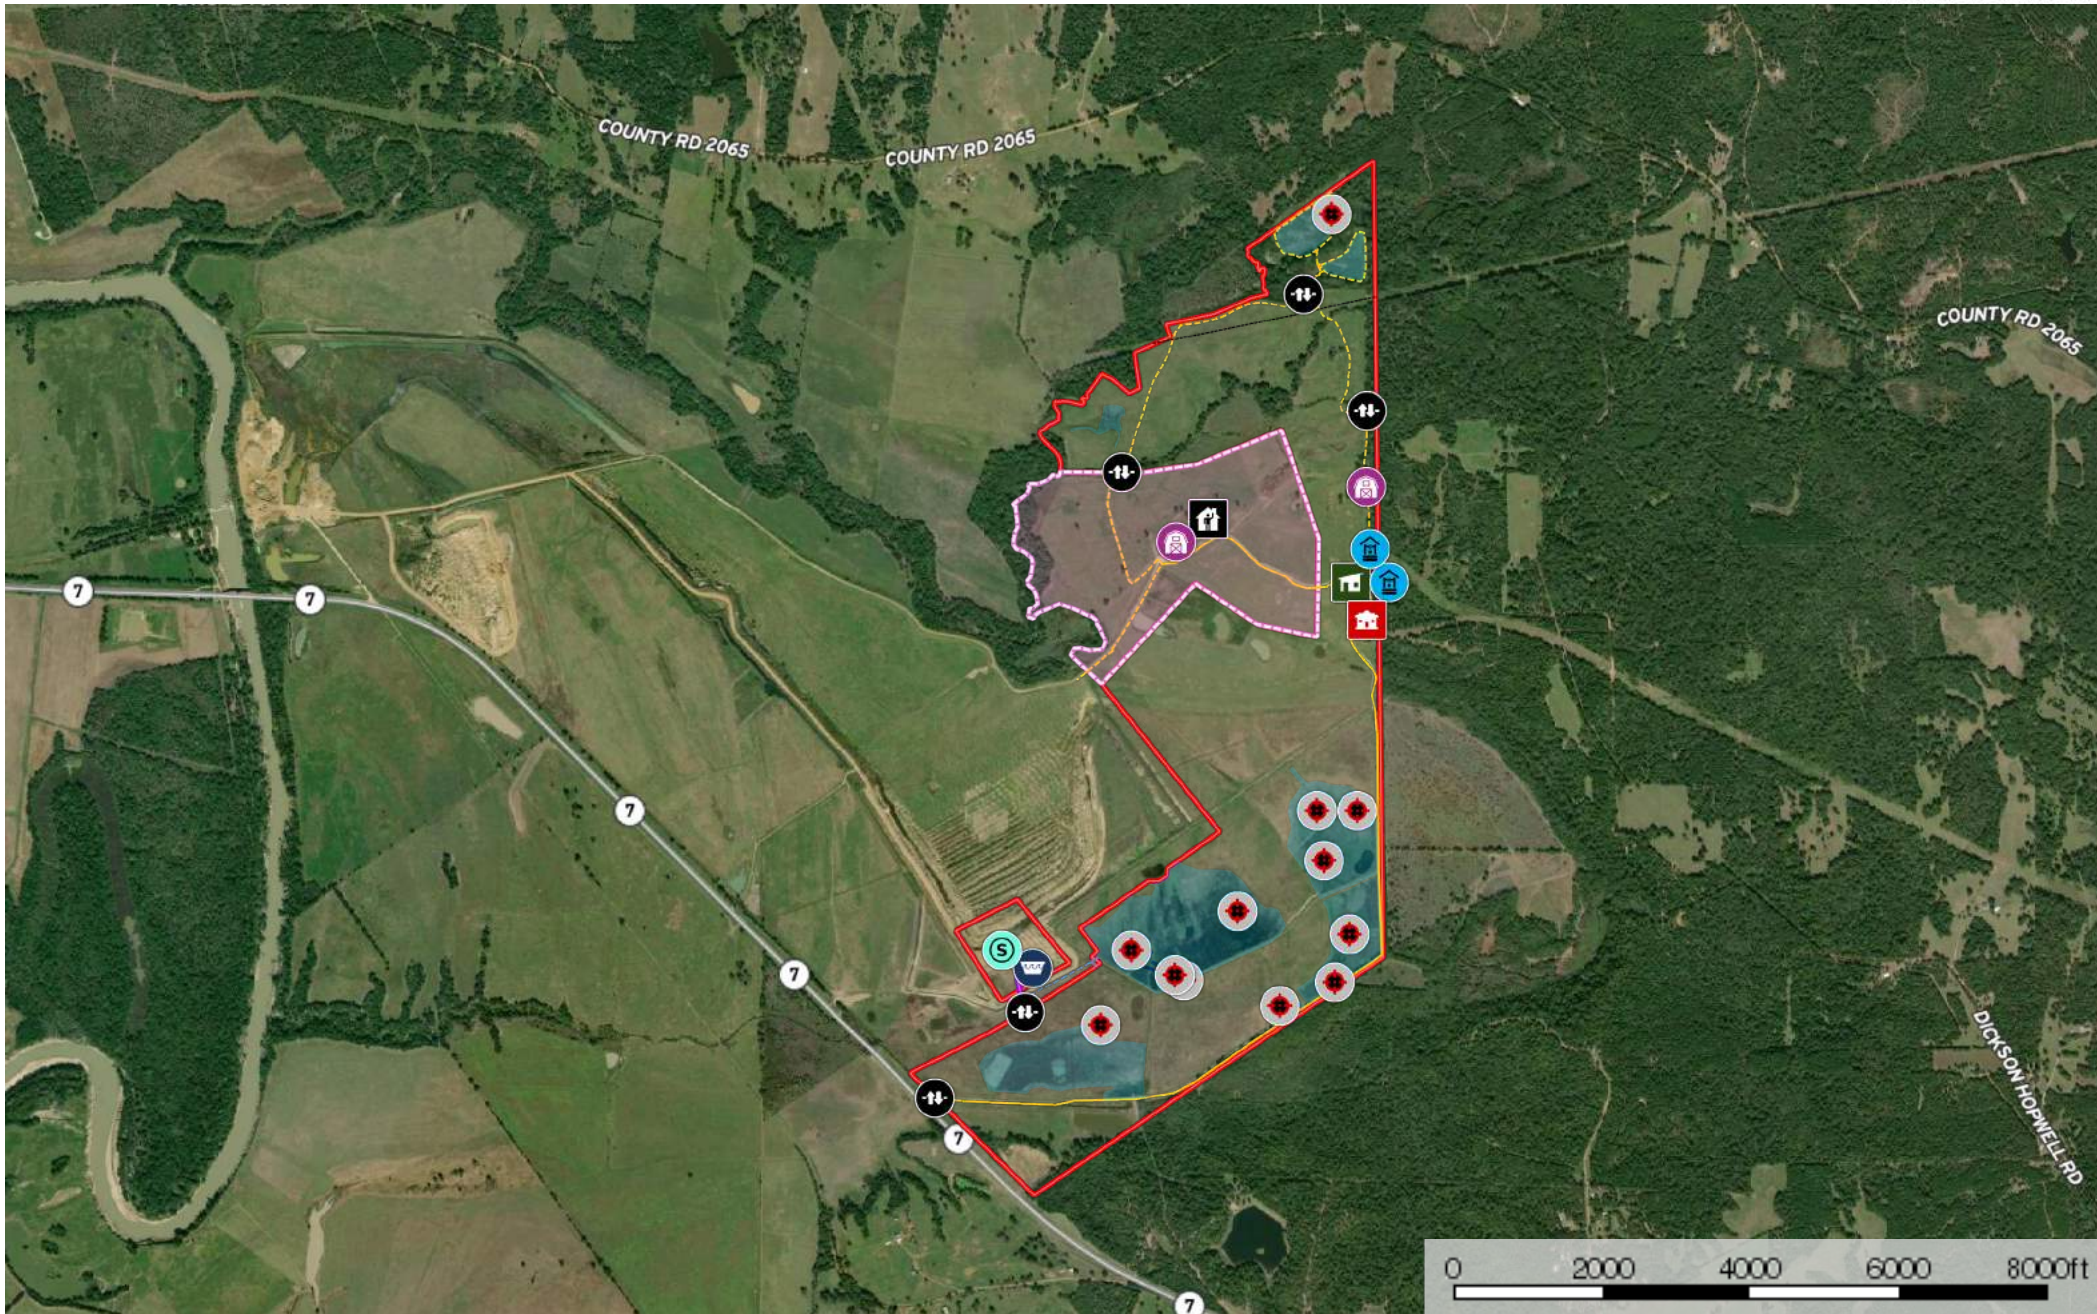

Houston County - Pintail Ridge Hunting Club

Houston County, Texas, 755 AC +/-

- | | | | | | | | | | |
|-----------------|----------|--------------|----------------|-----------------|----------|----------|--------|------------|-------------------|
| Main House | Barn | Well | Shed / Storage | Foreman's House | Blind | Gate | Spring | Water Pump | Transmission Line |
| Water on Demand | Easement | Road / Trail | Primary Road | Wetland Units | Boundary | Boundary | | | |

Houston County - Pintail Ridge Hunting Club

Houston County, Texas, 755 AC +/-

- | | | | | | | | | | |
|-----------------|------------------------|--------------|----------------|-----------------|----------|----------|---------------------|---------------------|-------------------|
| Main House | Barn | Well | Shed / Storage | Foreman's House | Blind | Gate | Spring | Water Pump | Transmission Line |
| Water on Demand | Easement | Road / Trail | Primary Road | Wetland Units | Boundary | Boundary | 100 Year Floodplain | 500 Year Floodplain | Floodway |
| Special | Unmapped/ Not Included | | | | | | | | |

Houston County - Pintail Ridge Hunting Club

Houston County, Texas, 755 AC +/-

- | | | | | | | | | | |
|---|--|--|--|--|--|--|--|--|---|
|  Main House |  Barn |  Well |  Shed / Storage |  Foreman 's House |  Blind |  Gate |  Spring |  Water Pump |  Transmission Line |
|  Water on Demand |  Easement |  Road / Trail |  Primary Road |  Wetland Units |  Boundary |  Boundary | | | |