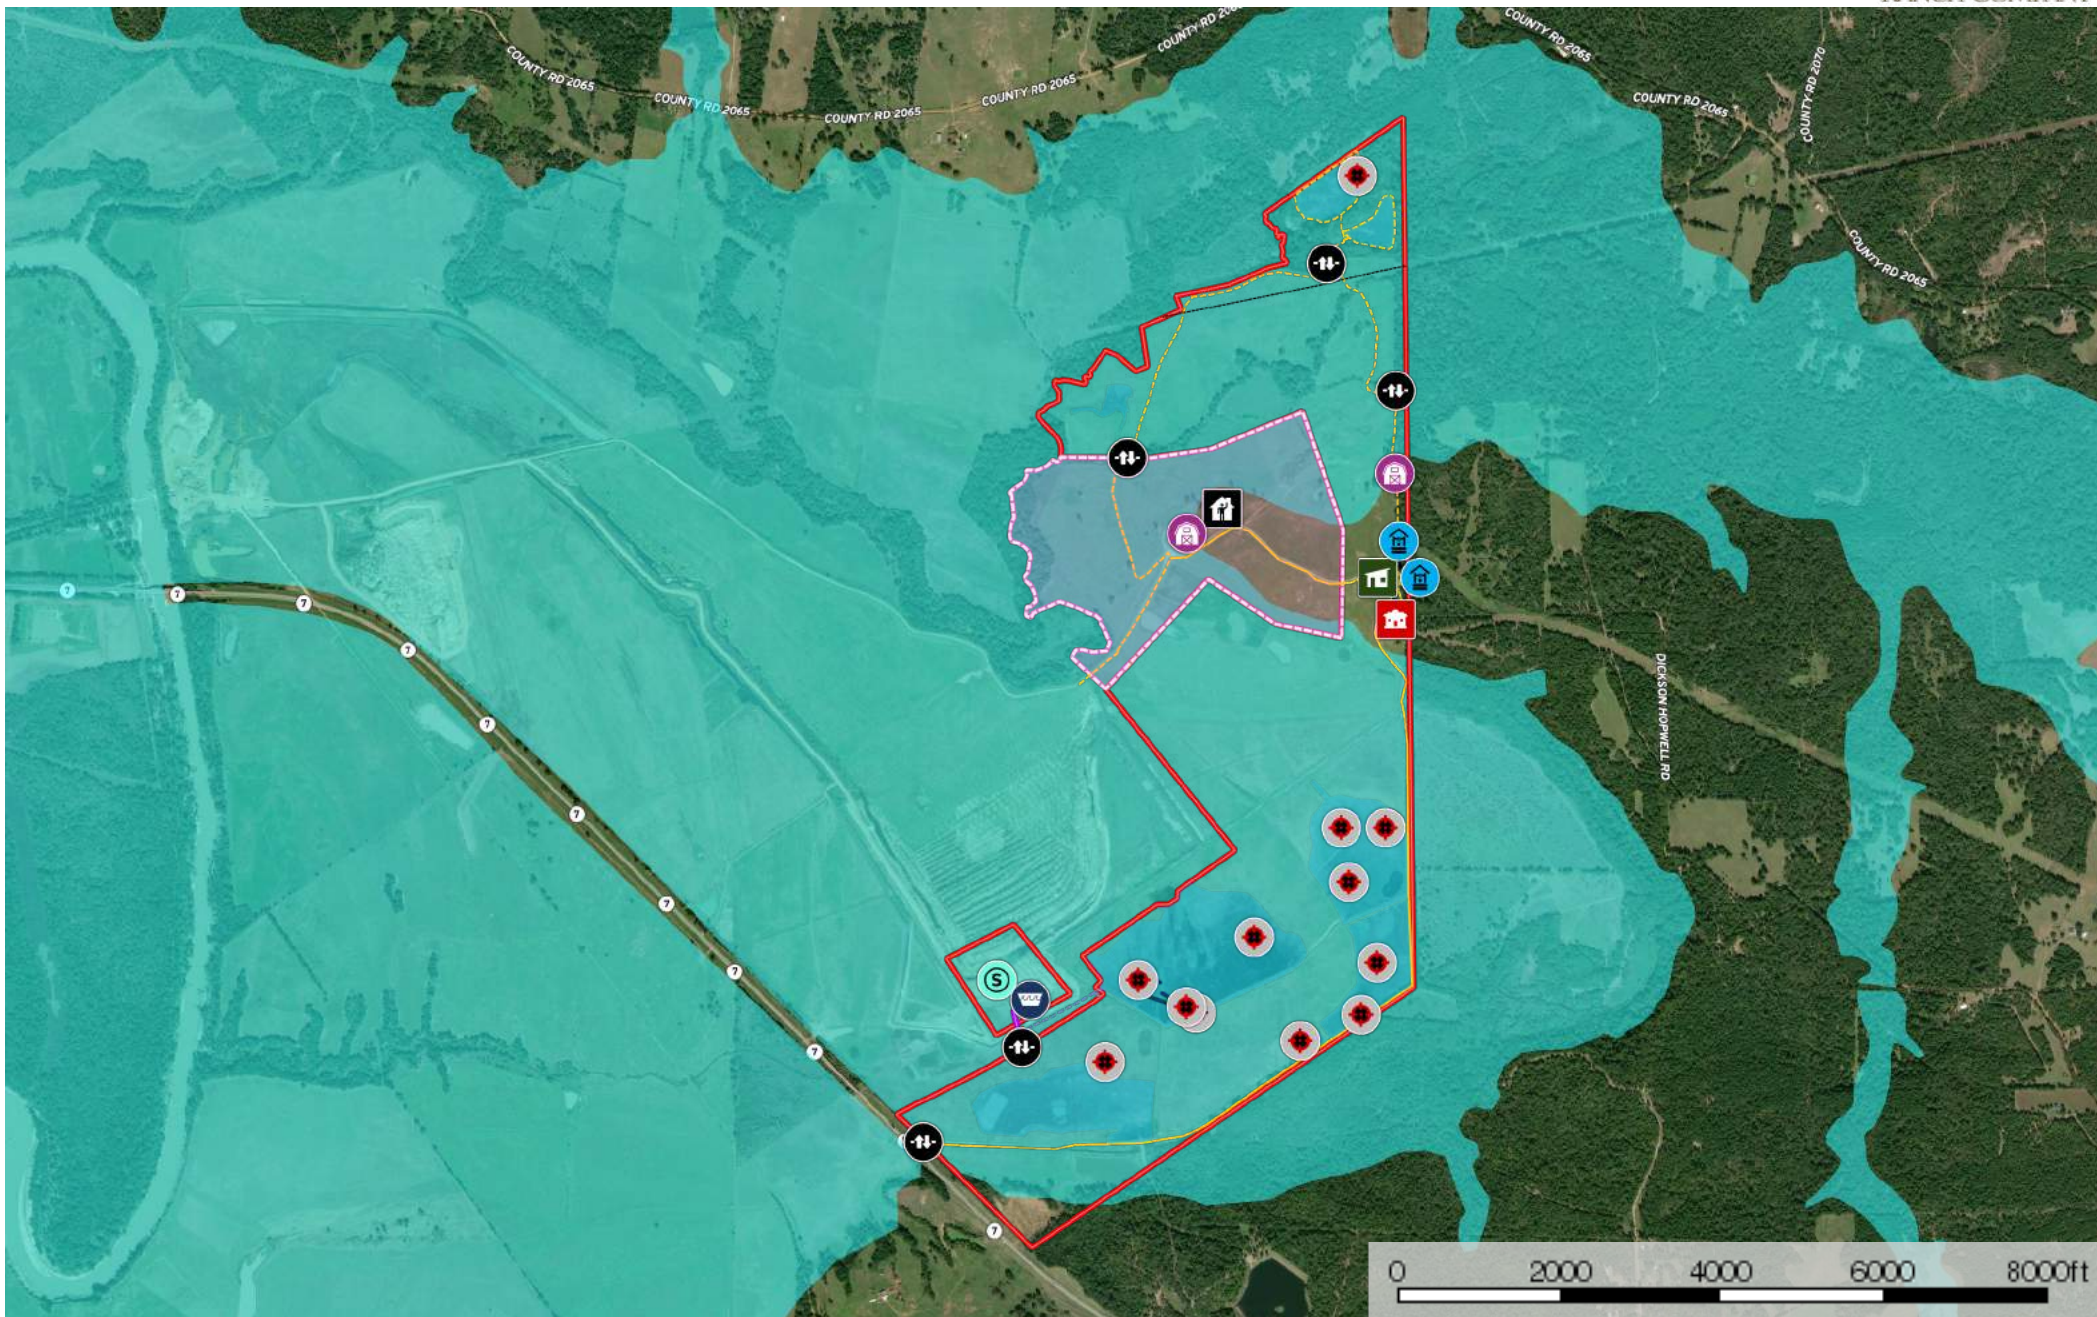

Houston County - Pintail Ridge Hunting Club

Houston County, Texas, 755 AC +/-

- | | | | | | | | | | |
|-----------------|----------|--------------|----------------|-----------------|----------|----------|--------|------------|-------------------|
| Main House | Barn | Well | Shed / Storage | Foreman's House | Blind | Gate | Spring | Water Pump | Transmission Line |
| Water on Demand | Easement | Road / Trail | Primary Road | Wetland Units | Boundary | Boundary | | | |

Houston County - Pintail Ridge Hunting Club

Houston County, Texas, 755 AC +/-

- | | | | | | | | | | |
|-----------------|------------------------|--------------|----------------|-----------------|----------|----------|---------------------|---------------------|-------------------|
| Main House | Barn | Well | Shed / Storage | Foreman's House | Blind | Gate | Spring | Water Pump | Transmission Line |
| Water on Demand | Easement | Road / Trail | Primary Road | Wetland Units | Boundary | Boundary | 100 Year Floodplain | 500 Year Floodplain | Floodway |
| Special | Unmapped/ Not Included | | | | | | | | |

Houston County - Pintail Ridge Hunting Club

Houston County, Texas, 755 AC +/-

- | | | | | | | | | | |
|---|--|--|--|--|--|--|--|--|---|
|  Main House |  Barn |  Well |  Shed / Storage |  Foreman 's House |  Blind |  Gate |  Spring |  Water Pump |  Transmission Line |
|  Water on Demand |  Easement |  Road / Trail |  Primary Road |  Wetland Units |  Boundary |  Boundary | | | |