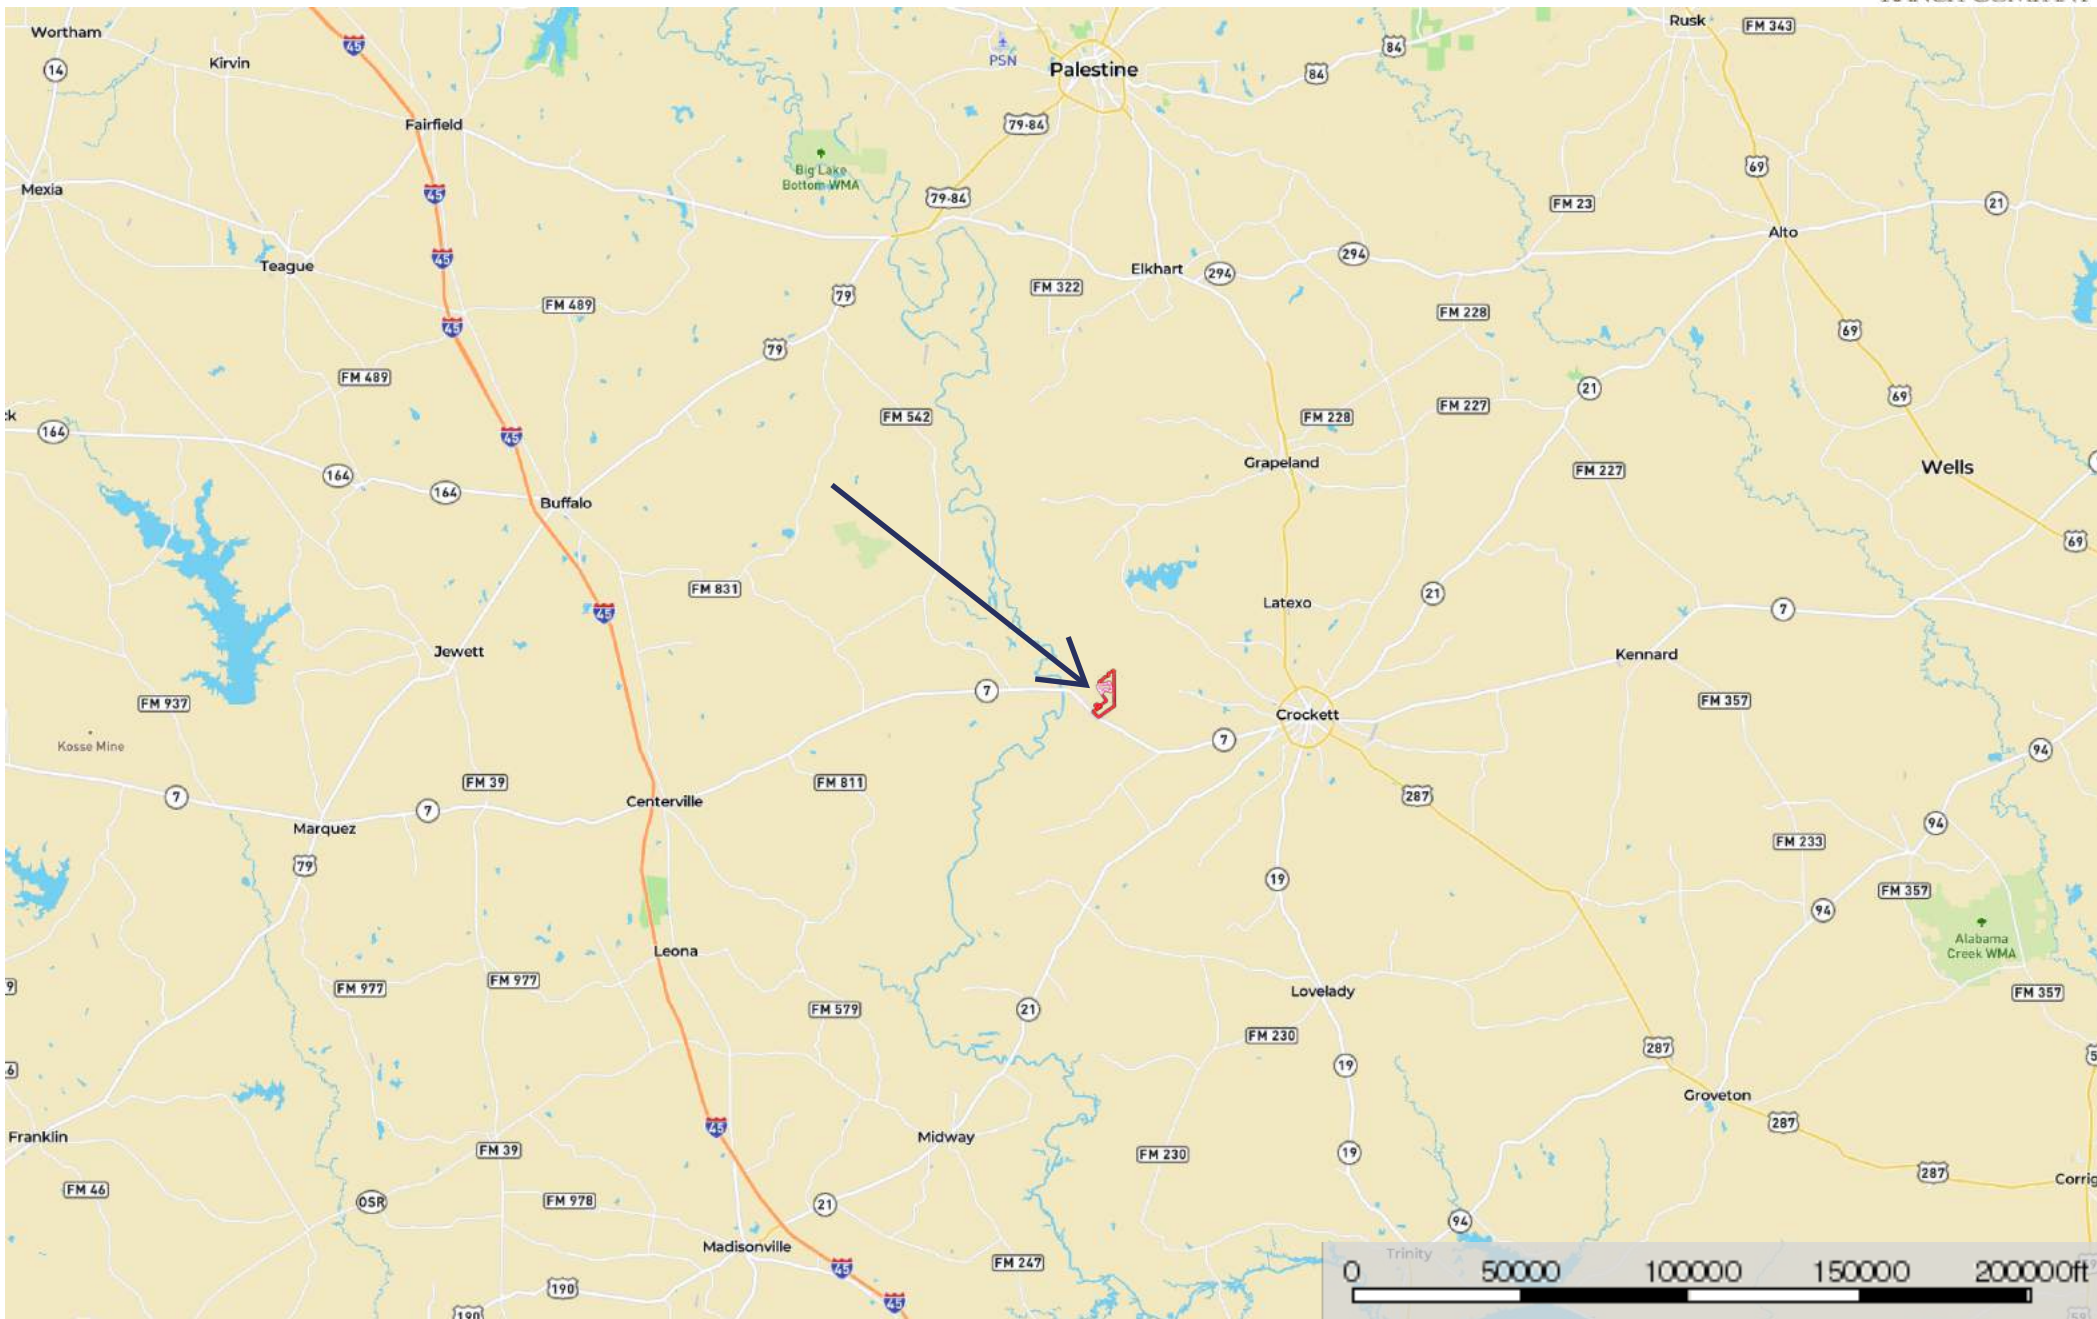

Houston County - Pintail Ridge Hunting Club

Houston County, Texas, 755 AC +/-

Boundary   Boundary

Chance Turner
P: 972-765-7326

www.hrcranch.com

12720 Hillcrest Road, Suite 207, Dallas, TX 75230

The information contained herein was obtained from sources deemed to be reliable. MapRight Services makes no warranties or guarantees as to the completeness or accuracy thereof.