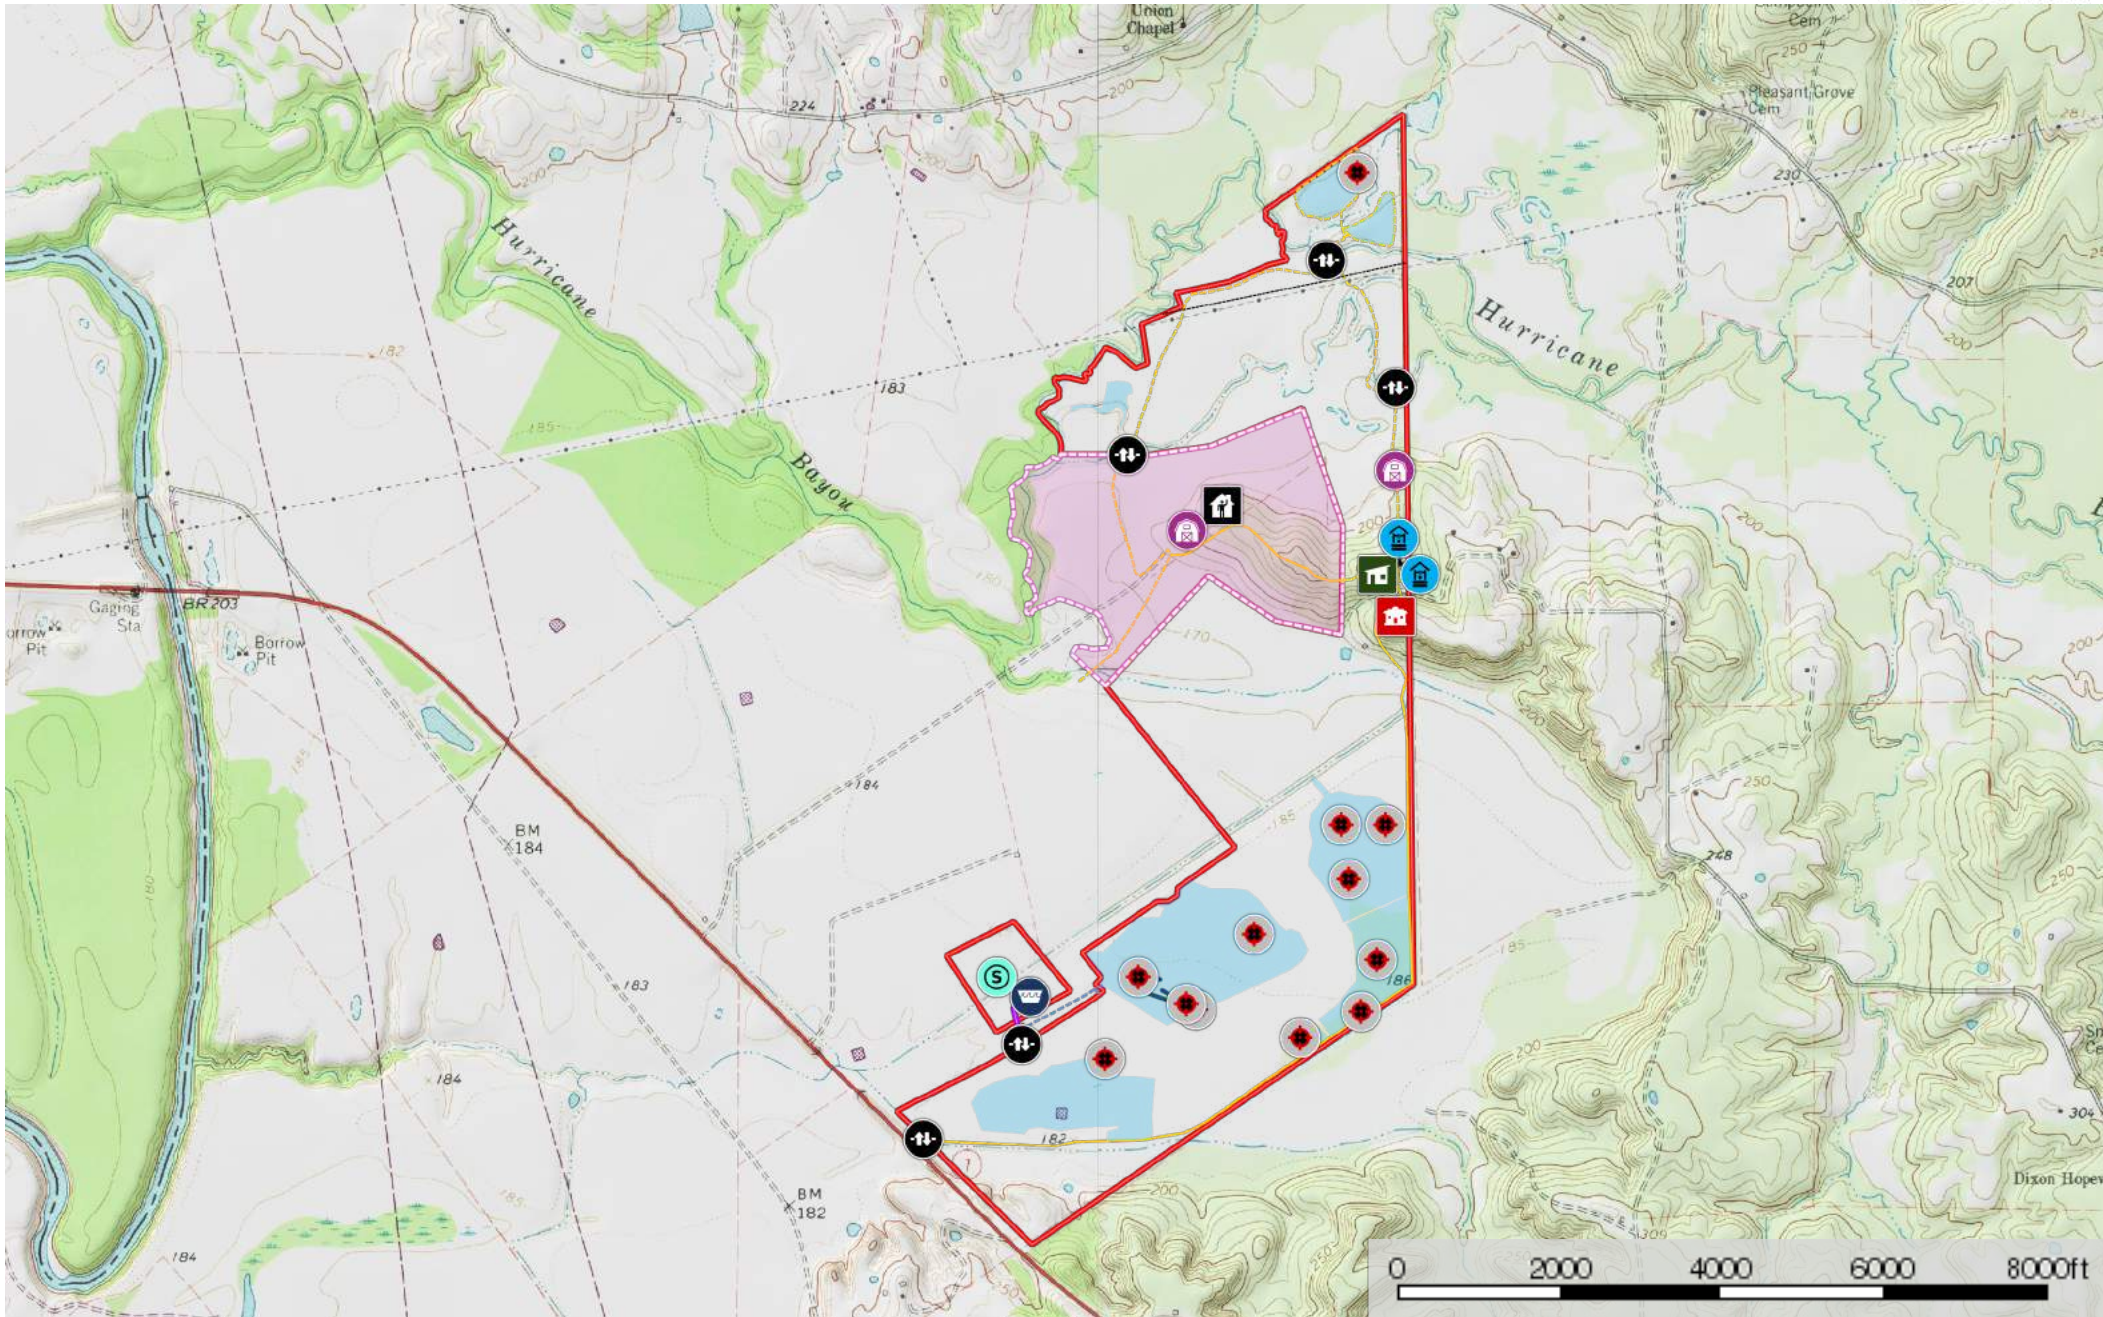

Houston County - Pintail Ridge Hunting Club

Houston County, Texas, 755 AC +/-

- | | | | | | | | | | |
|-----------------|------------------------|--------------|----------------|-----------------|----------|----------|---------------------|---------------------|-------------------|
| Main House | Barn | Well | Shed / Storage | Foreman's House | Blind | Gate | Spring | Water Pump | Transmission Line |
| Water on Demand | Easement | Road / Trail | Primary Road | Wetland Units | Boundary | Boundary | 100 Year Floodplain | 500 Year Floodplain | Floodway |
| Special | Unmapped/ Not Included | | | | | | | | |

Houston County - Pintail Ridge Hunting Club

Houston County, Texas, 755 AC +/-

- | | | | | | | | | | |
|---|--|--|--|--|--|--|--|--|---|
|  Main House |  Barn |  Well |  Shed / Storage |  Foreman 's House |  Blind |  Gate |  Spring |  Water Pump |  Transmission Line |
|  Water on Demand |  Easement |  Road / Trail |  Primary Road |  Wetland Units |  Boundary |  Boundary | | | |