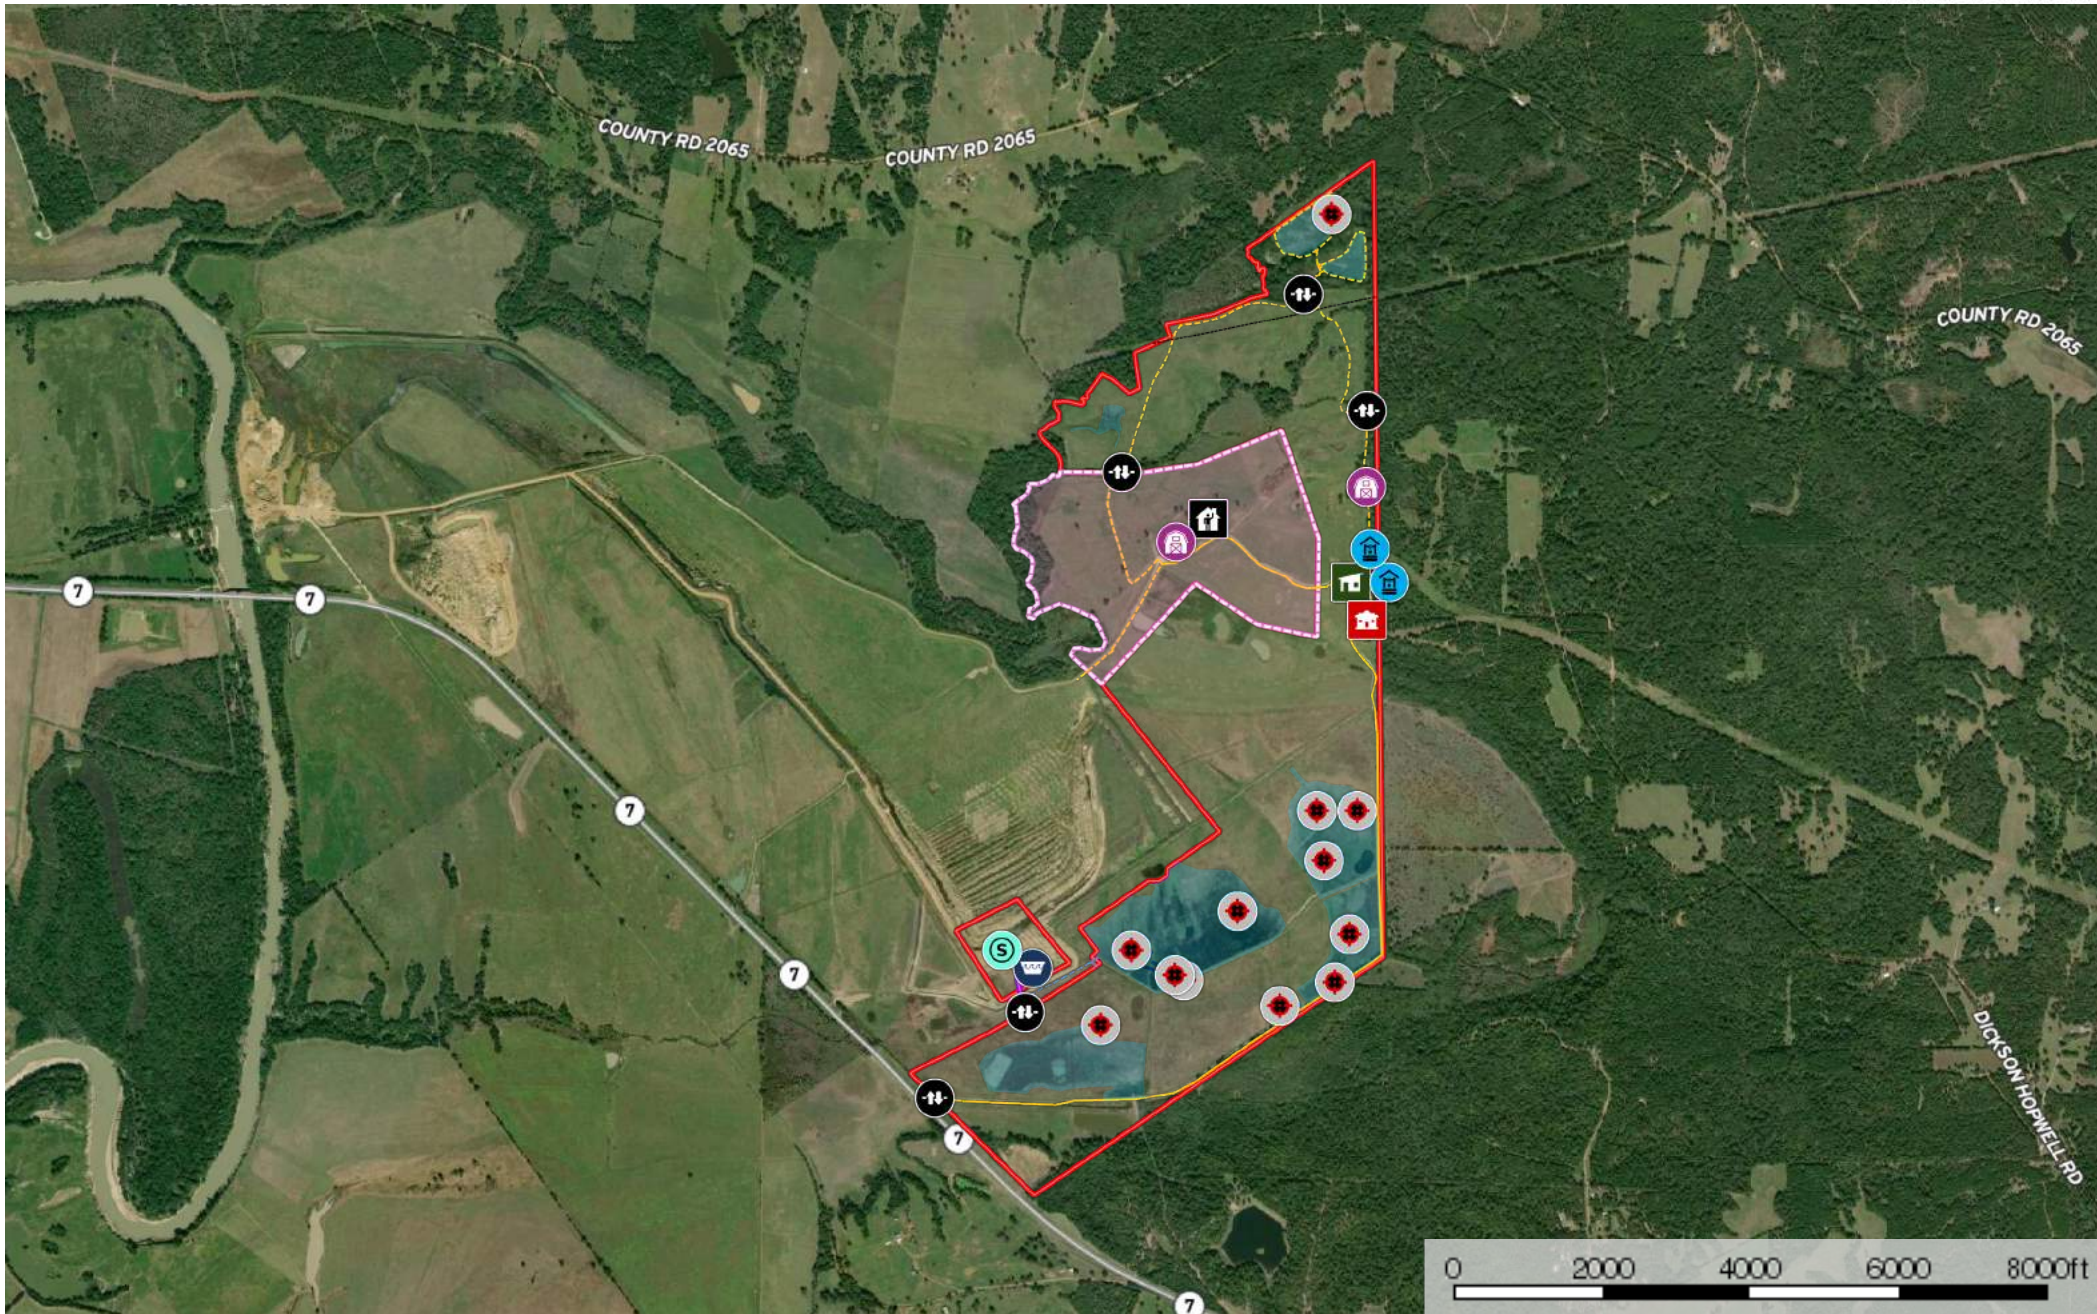

# Houston County - Pintail Ridge Hunting Club

Houston County, Texas, 755 AC +/-

- |   |  |  |  |   |  |  |  |  |   |
|---|--|--|--|---|--|--|--|--|---|
|  Main House      |  Barn     |  Well         |  Shed / Storage |  Foreman's House |  Blind    |  Gate     |  Spring |  Water Pump |  Transmission Line |
|  Water on Demand |  Easement |  Road / Trail |  Primary Road   |  Wetland Units   |  Boundary |  Boundary |  |  |   |