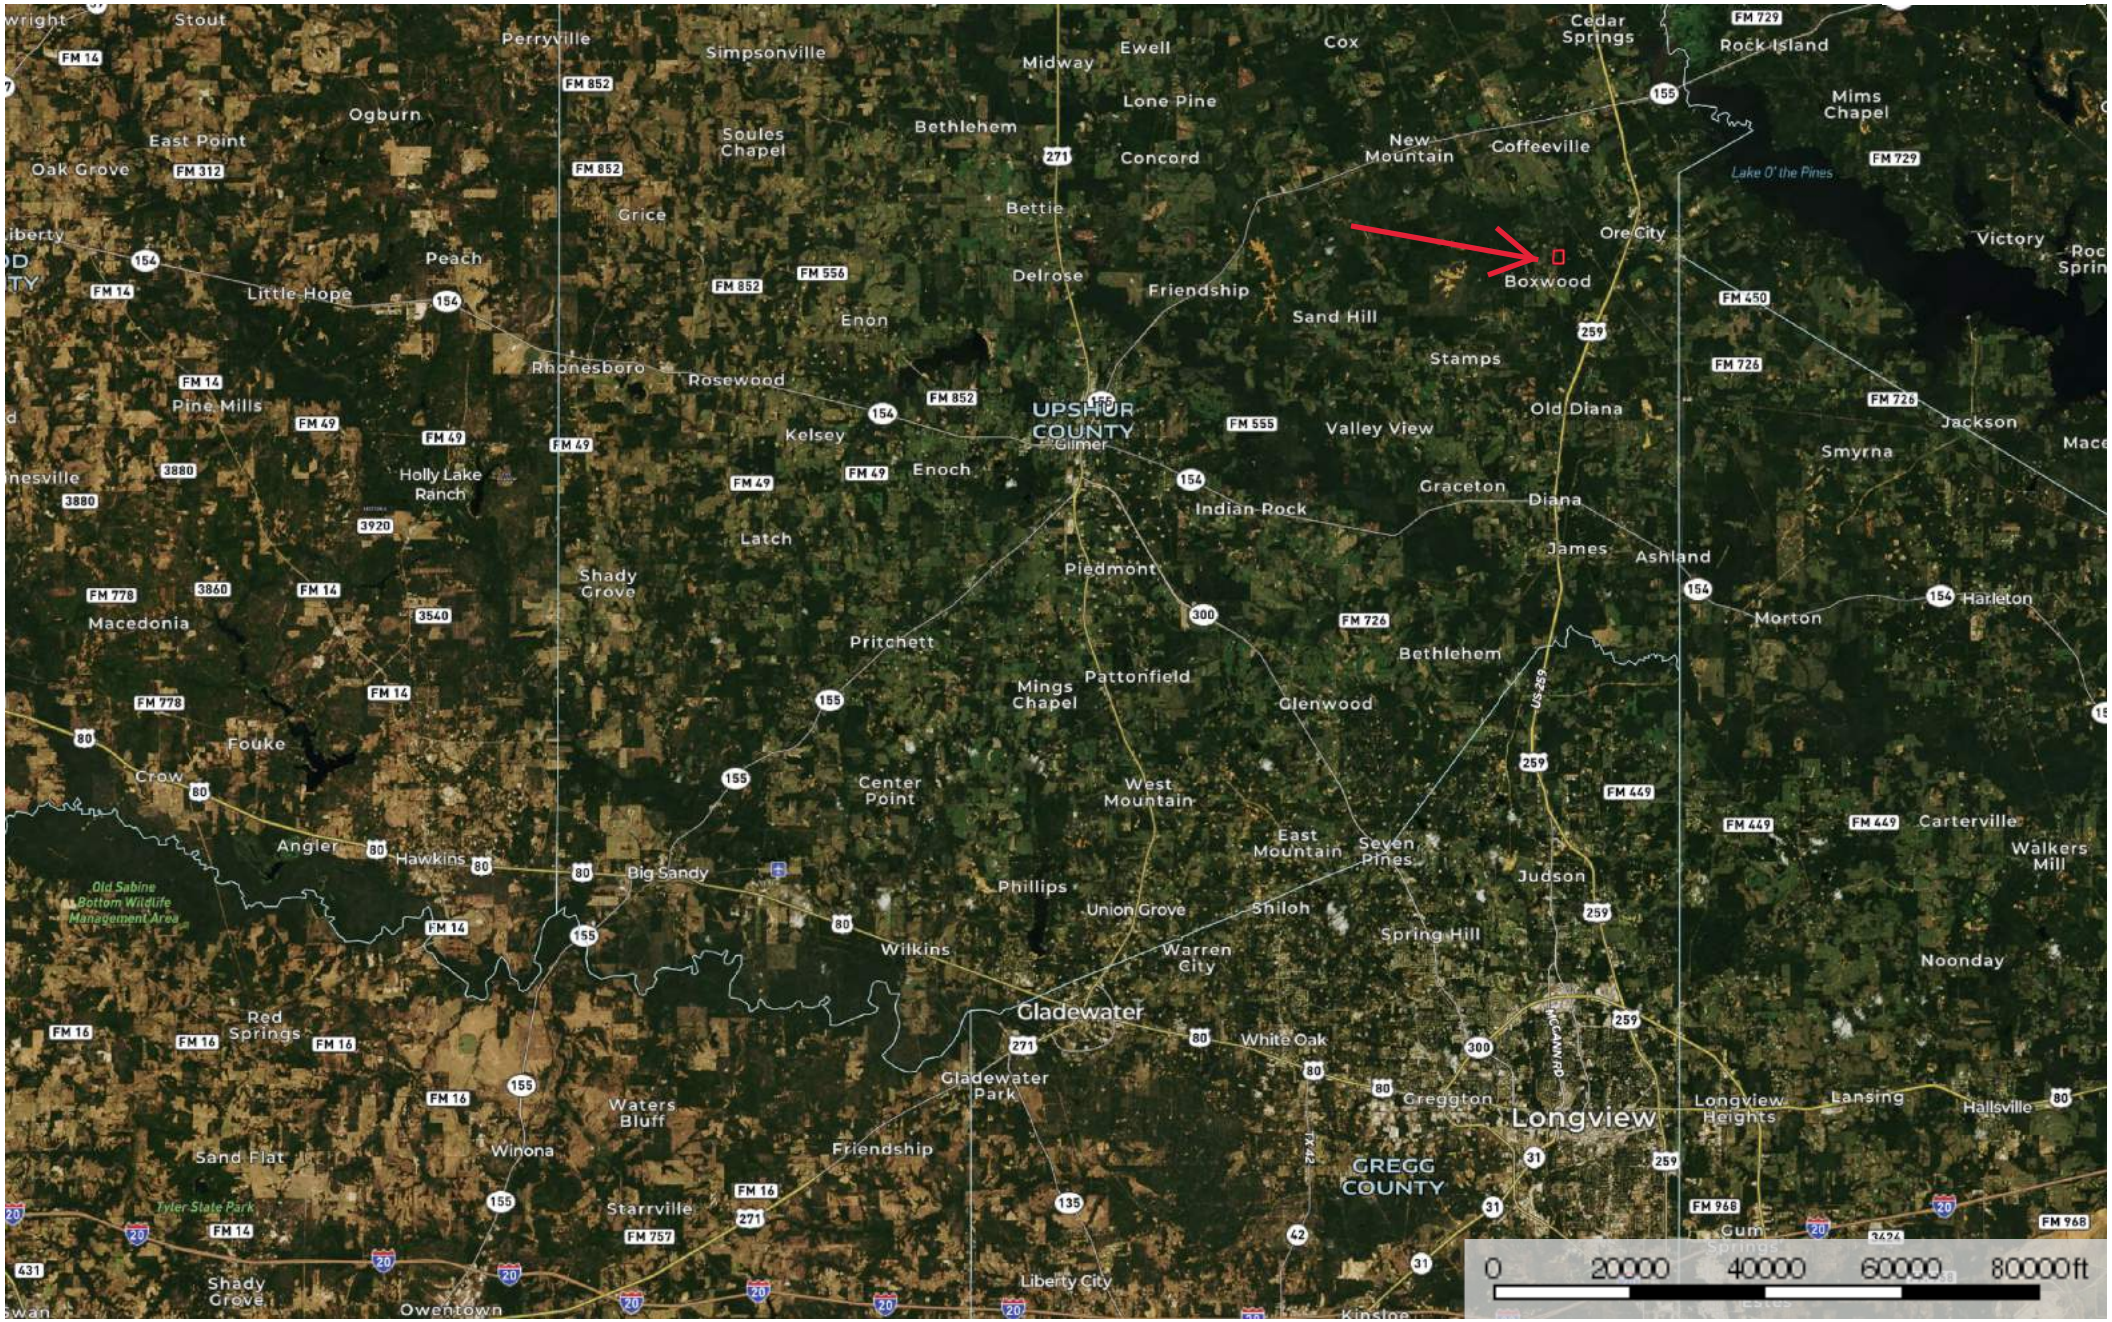

Long Branch Estate

Upshur County, Texas, 49.332 AC +/-

Boundary

Stephen Schwartz
P: (903) 738-7882 stephen@hrcranch.com

The information contained herein was obtained from sources deemed to be reliable. MapRight Services makes no warranties or guarantees as to the completeness or accuracy thereof.