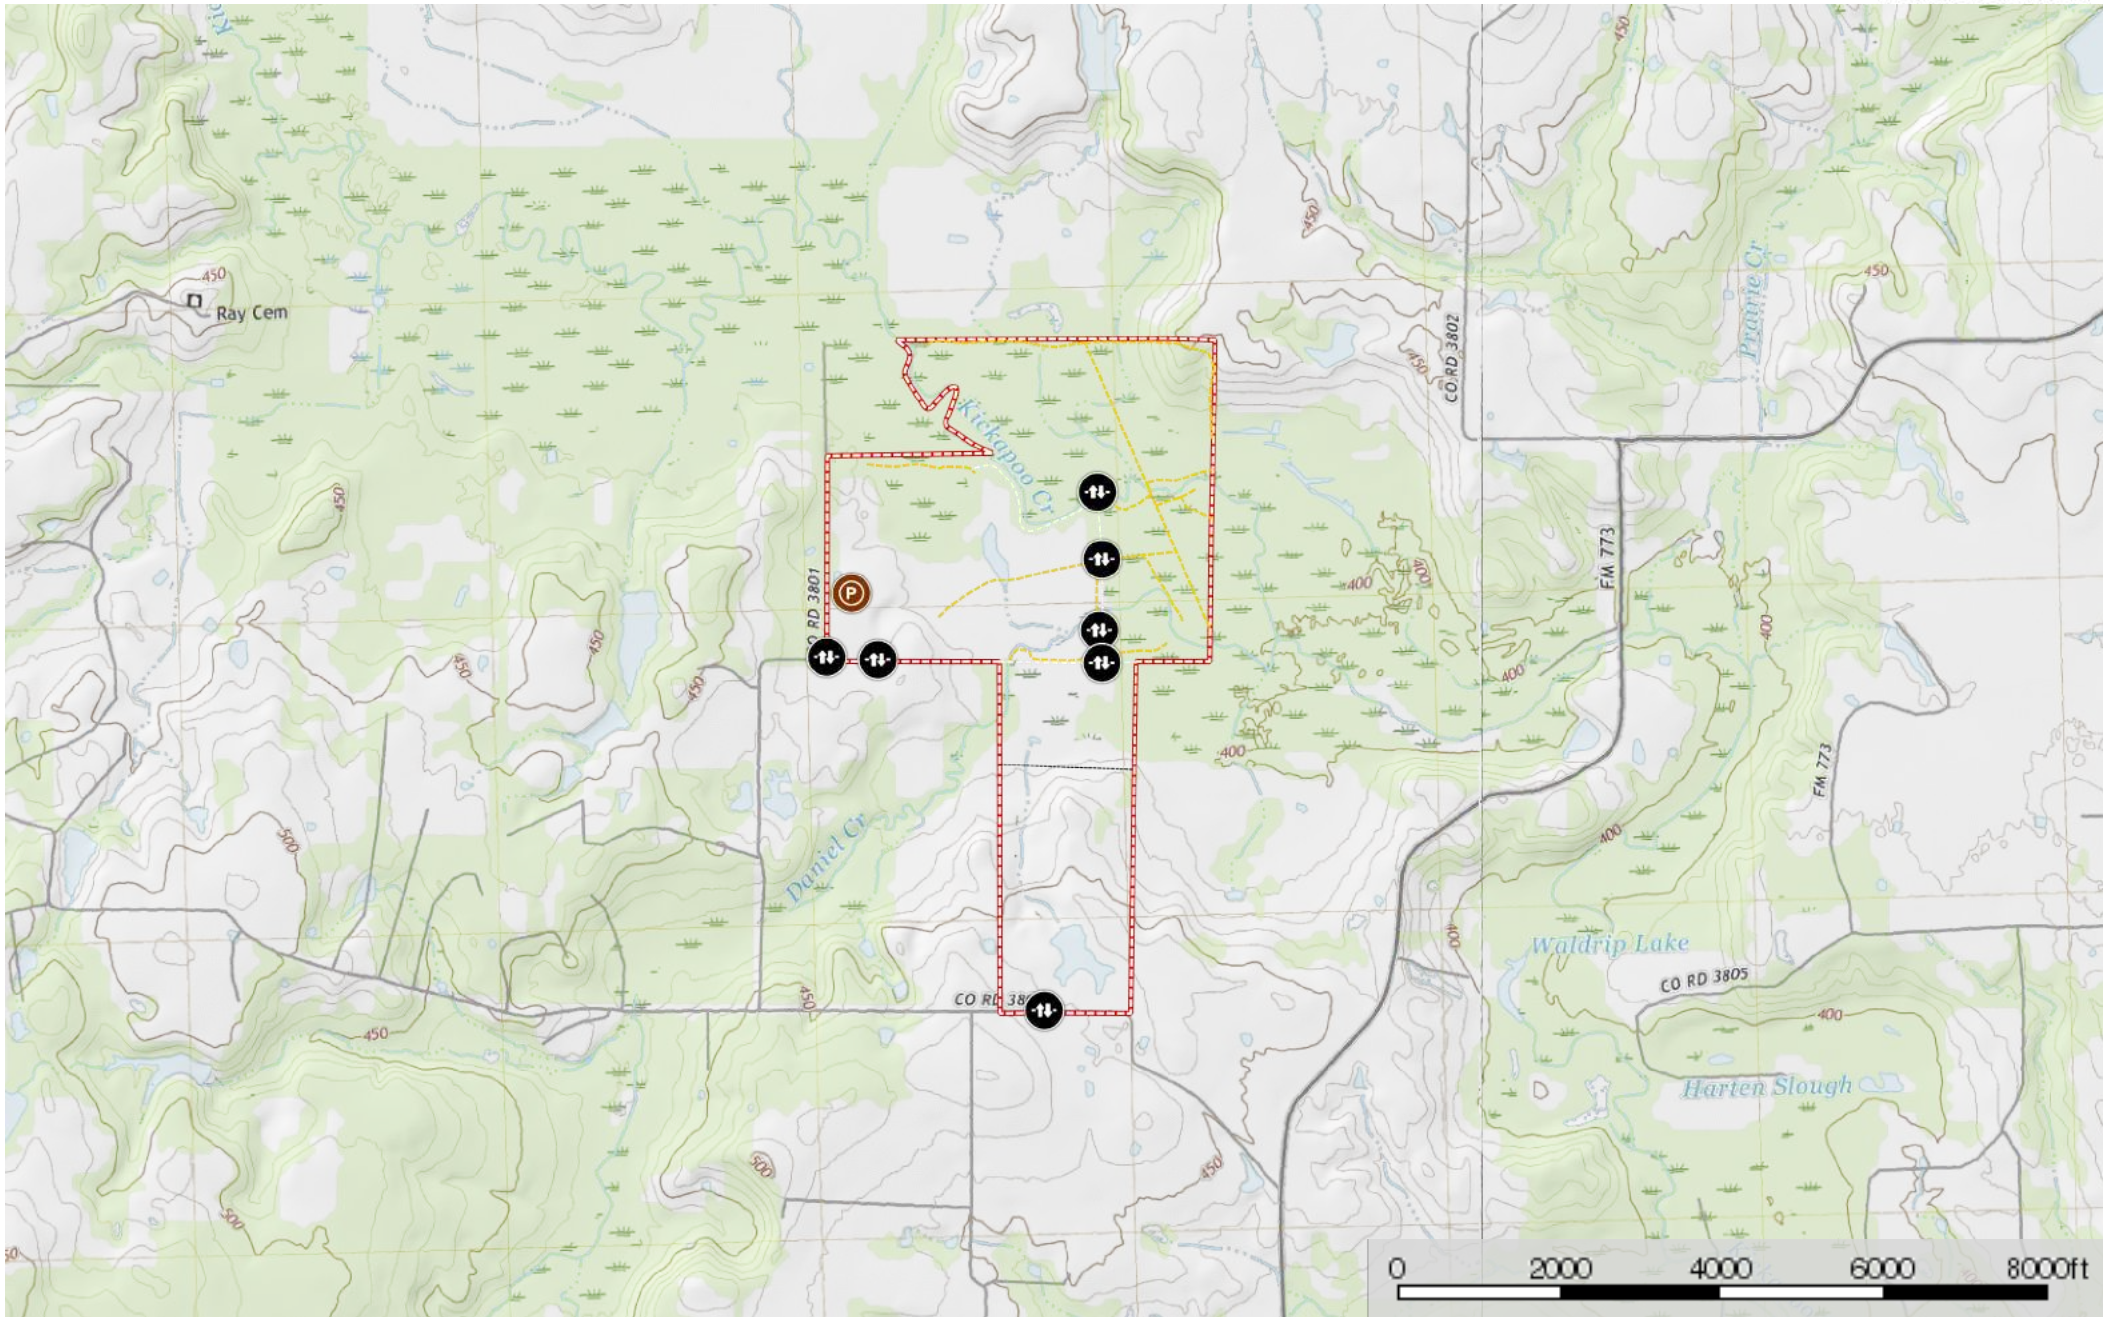

Henderson County - Hester Lakes Ranch

Henderson County, Texas, 418 AC +/-

-  Gate
-  Cattle Pens
-  Cross Fence
-  Transmission Line
-  Road / Trail
-  Boundary