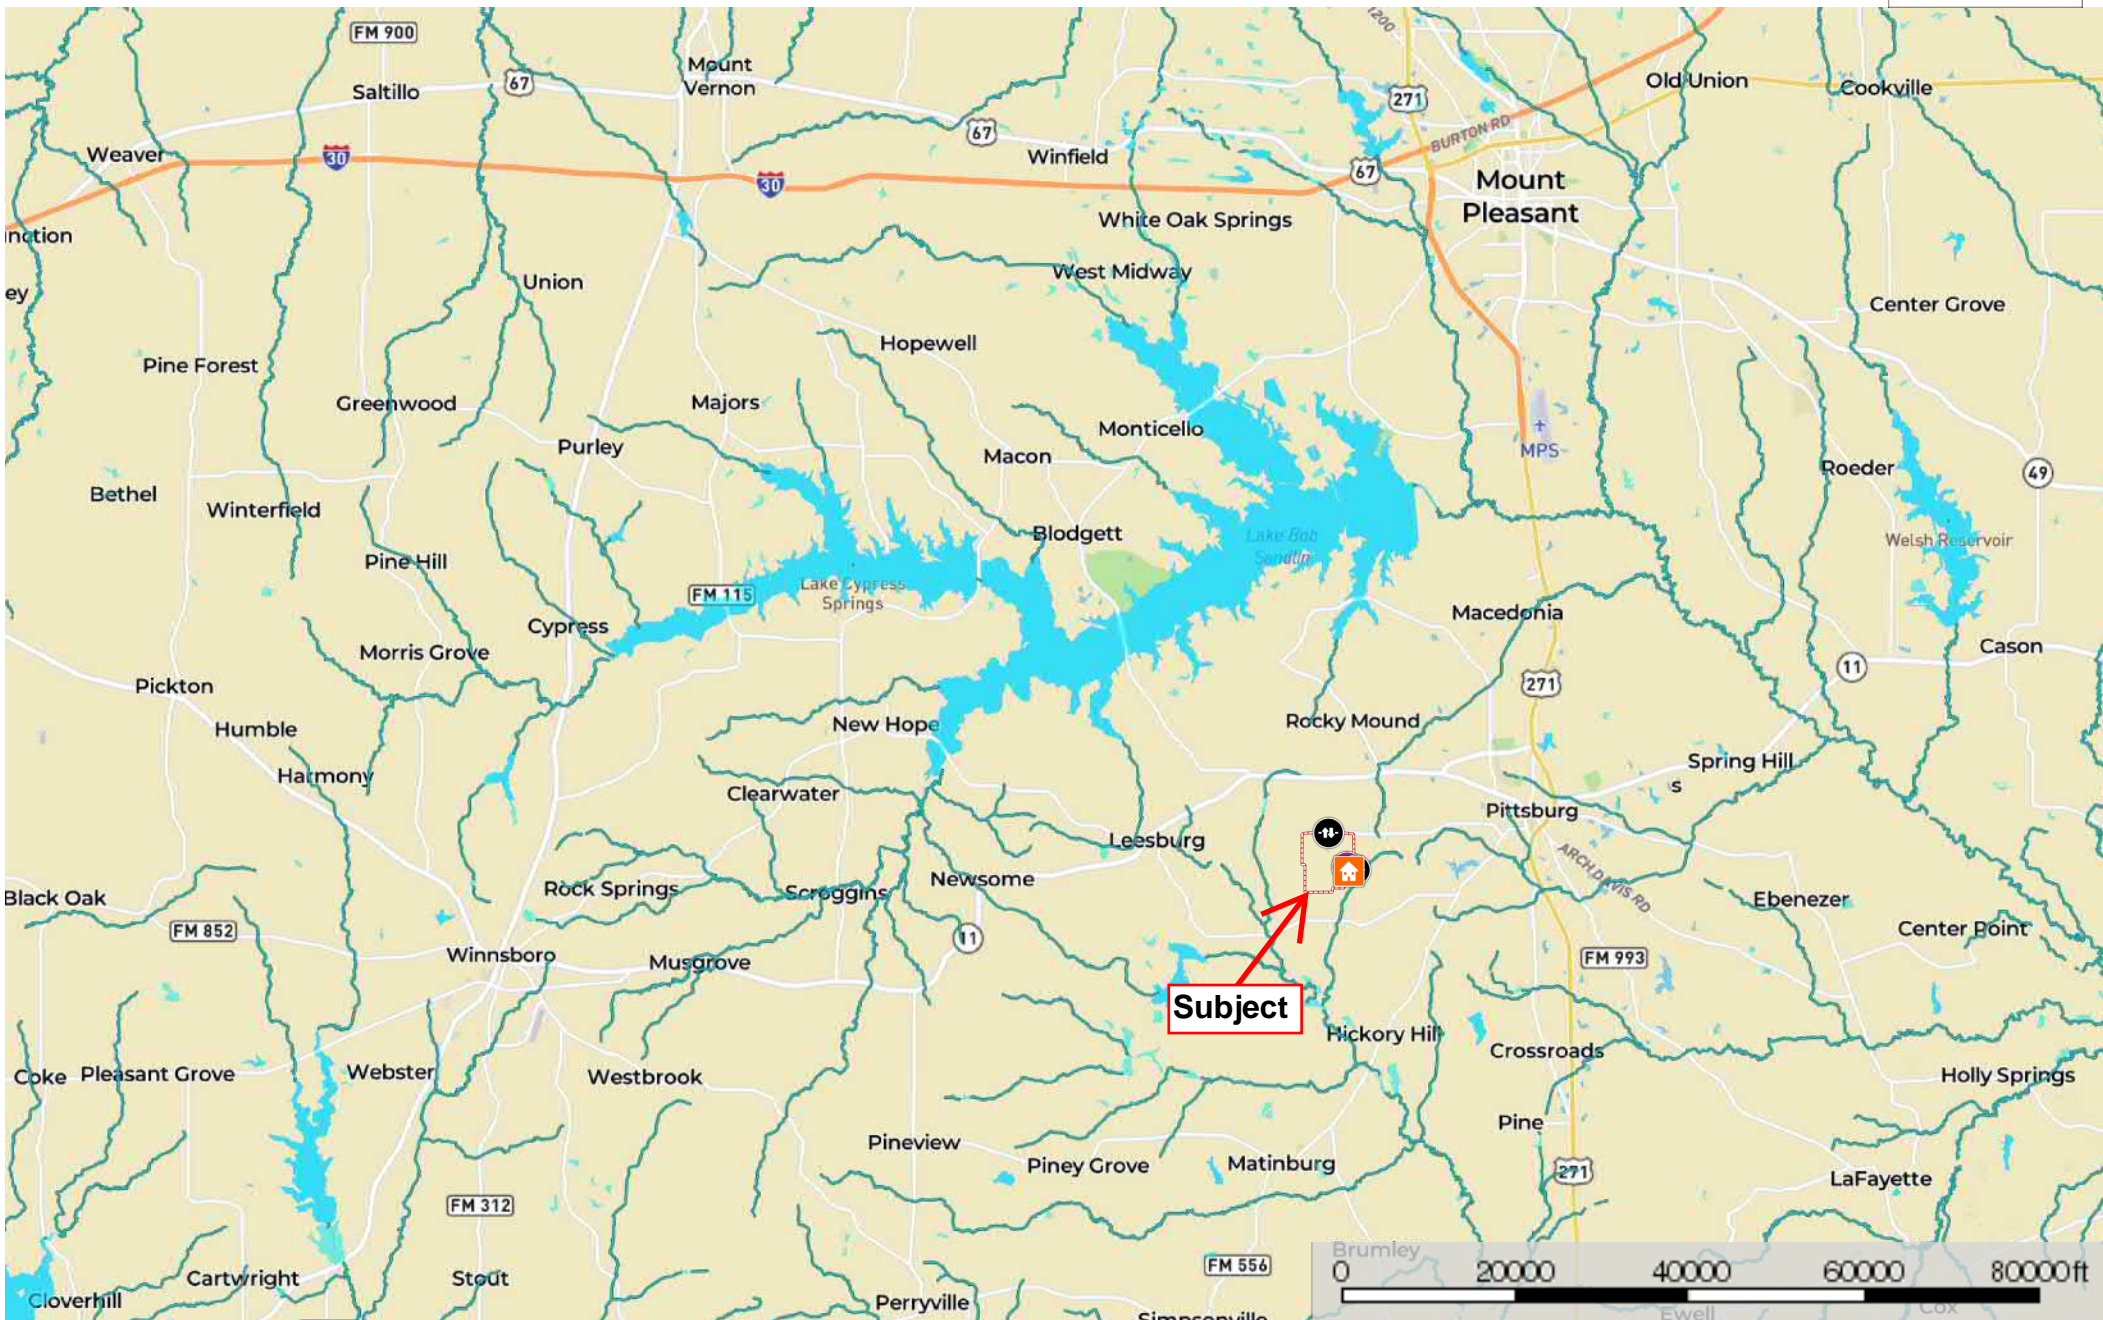

Twin Creeks Ranch

Camp County, Texas, 611.8 AC +/-

- House
- Gate
- Barn
- Pond / Tank
- Boundary
- Stream, Intermittent
- River/Creek
- Water Body