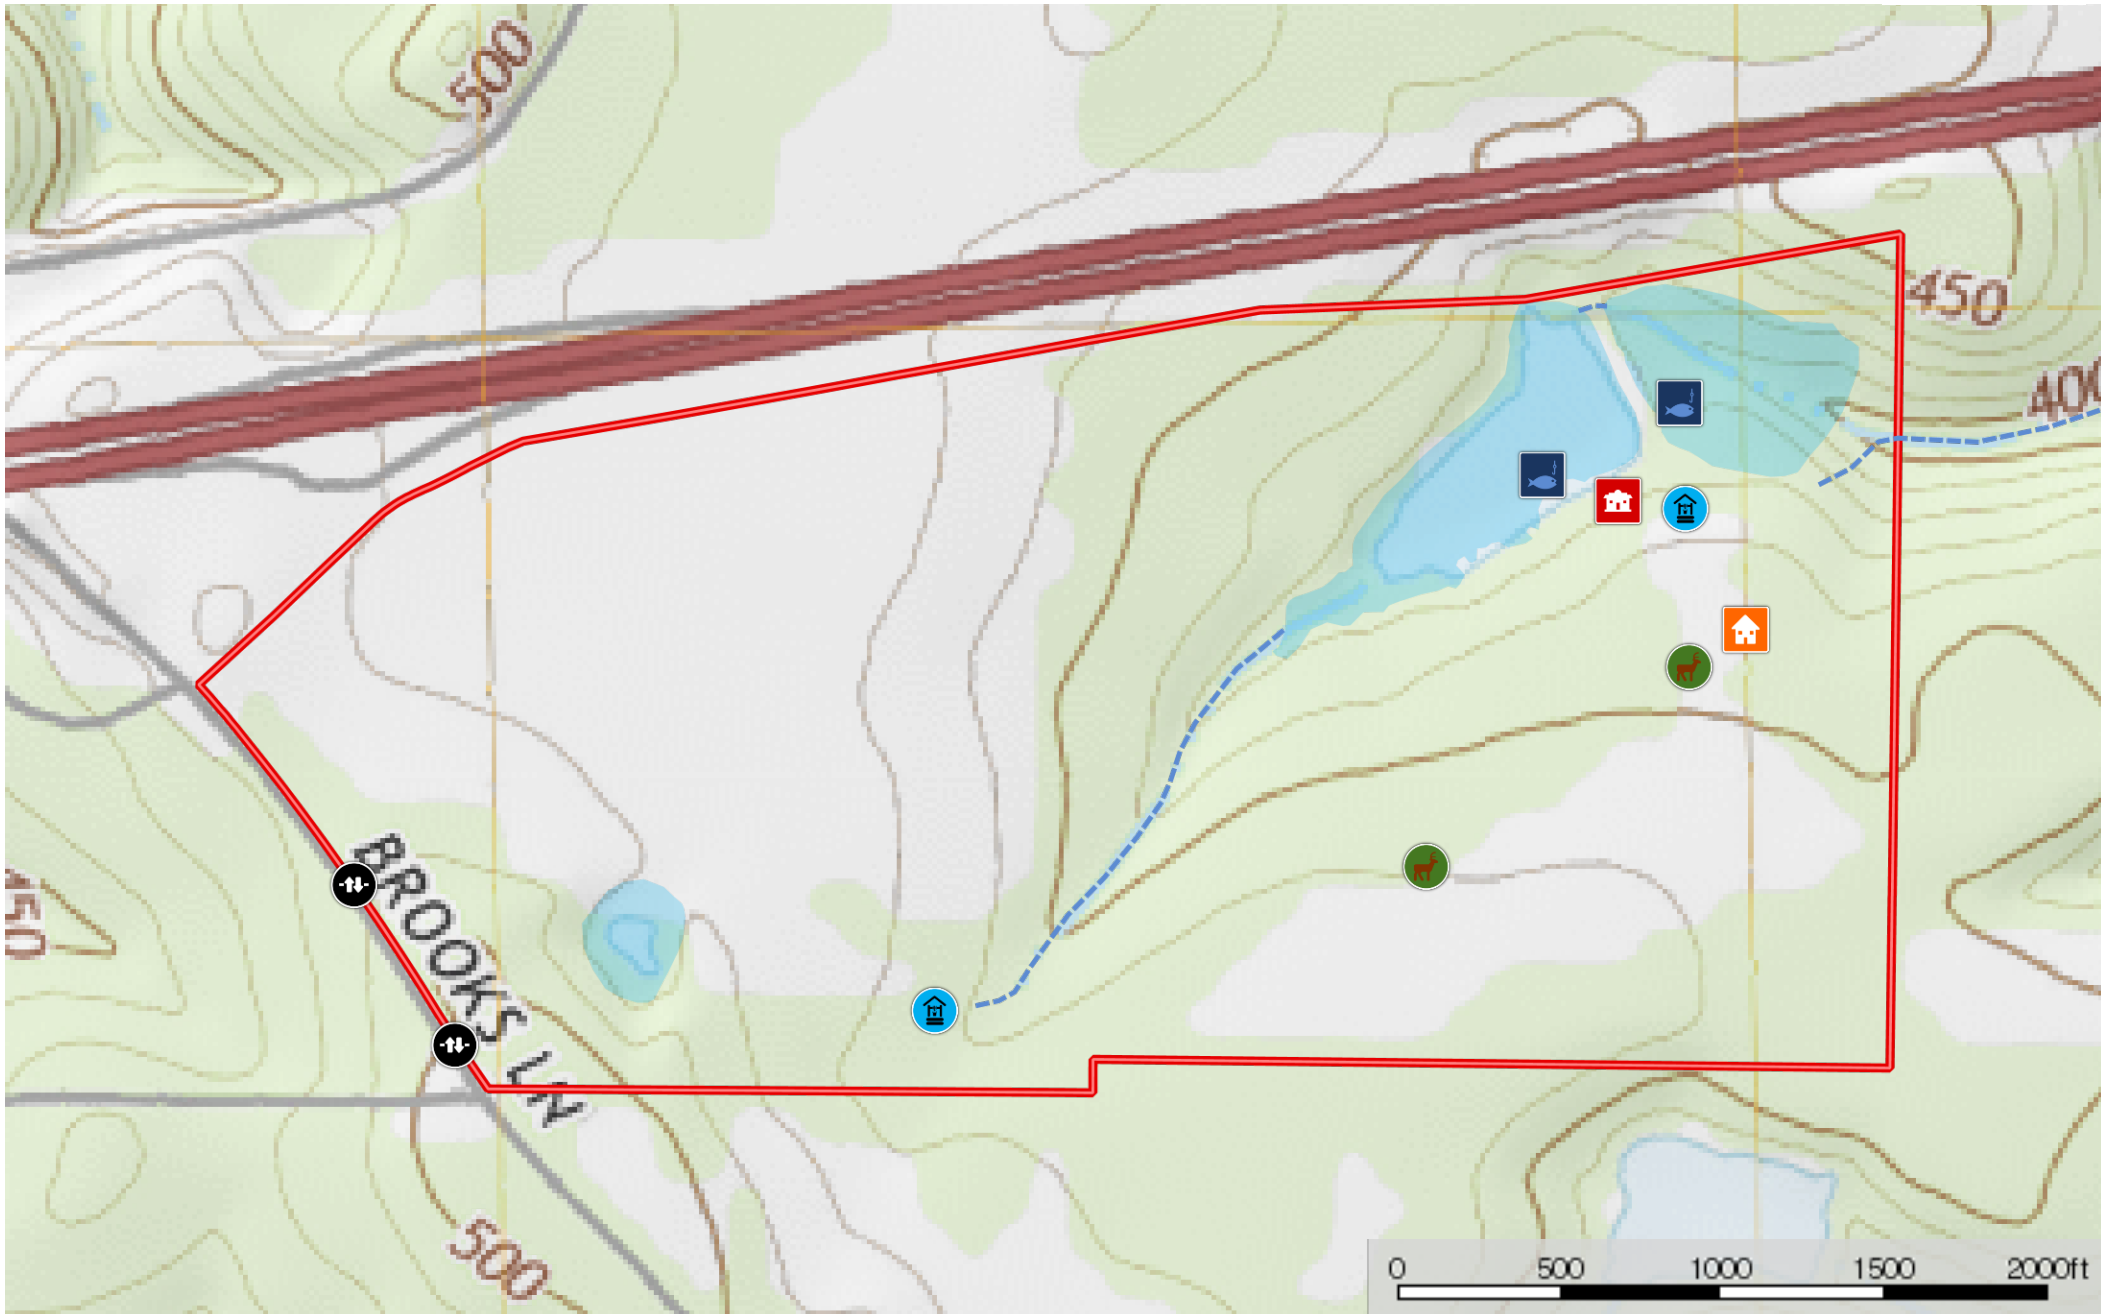

Oasis in the Pines

Smith County, Texas, 176.96 AC +/-

-  Gate
-  Well
-  House
-  Feeder
-  Pier
-  Main House
-  Stream
-  Pond / Tank
-  Boundary