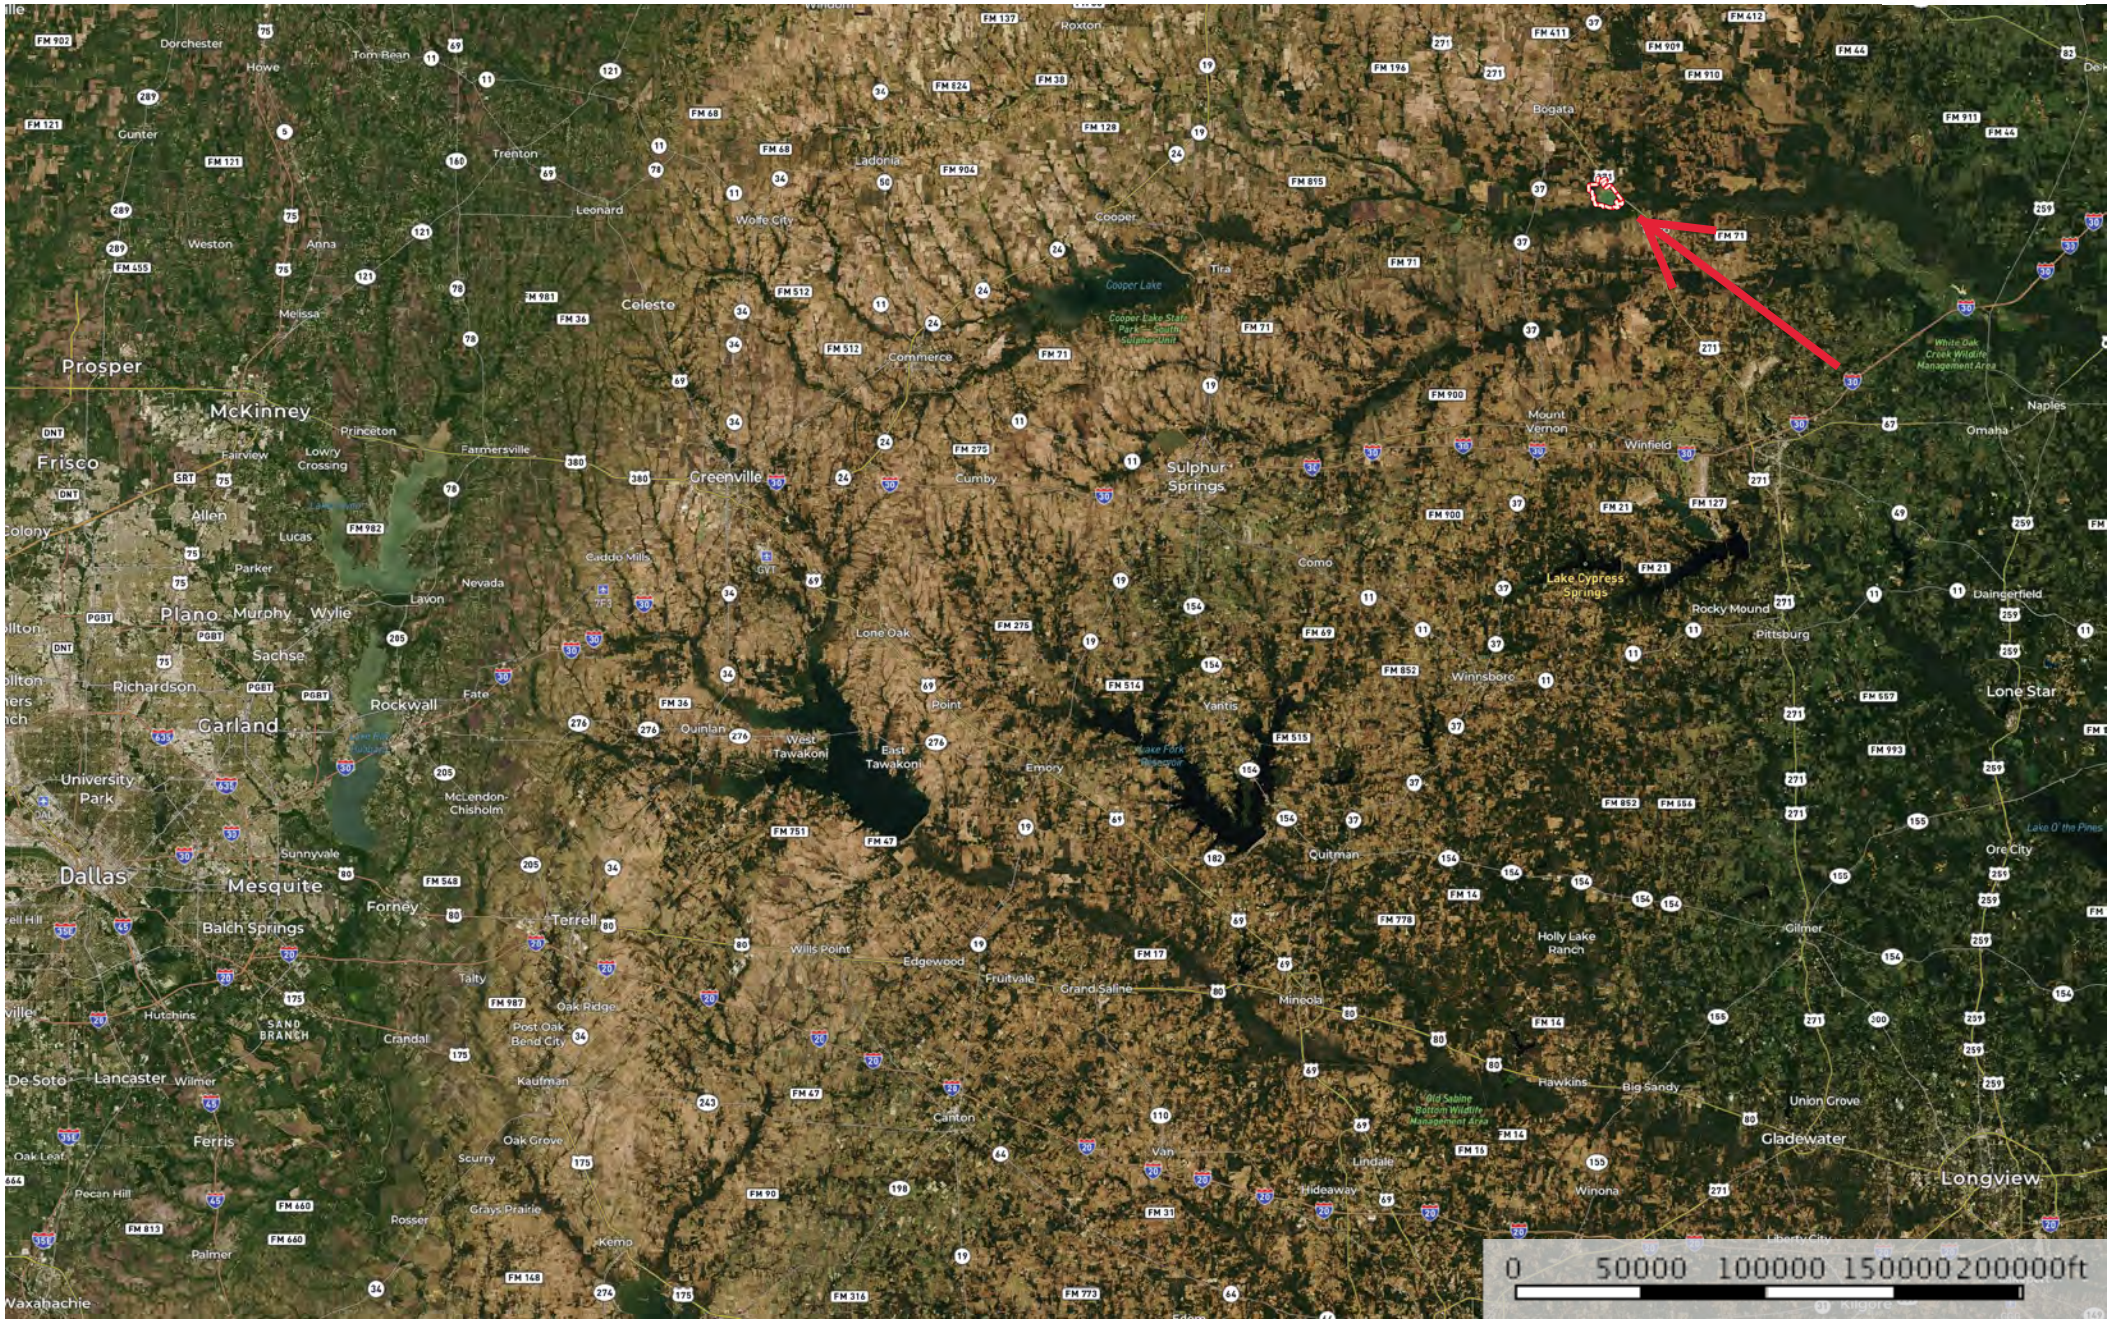

River Crest Ranch

Red River County, Texas, 1394.9 AC +/-

Boundary