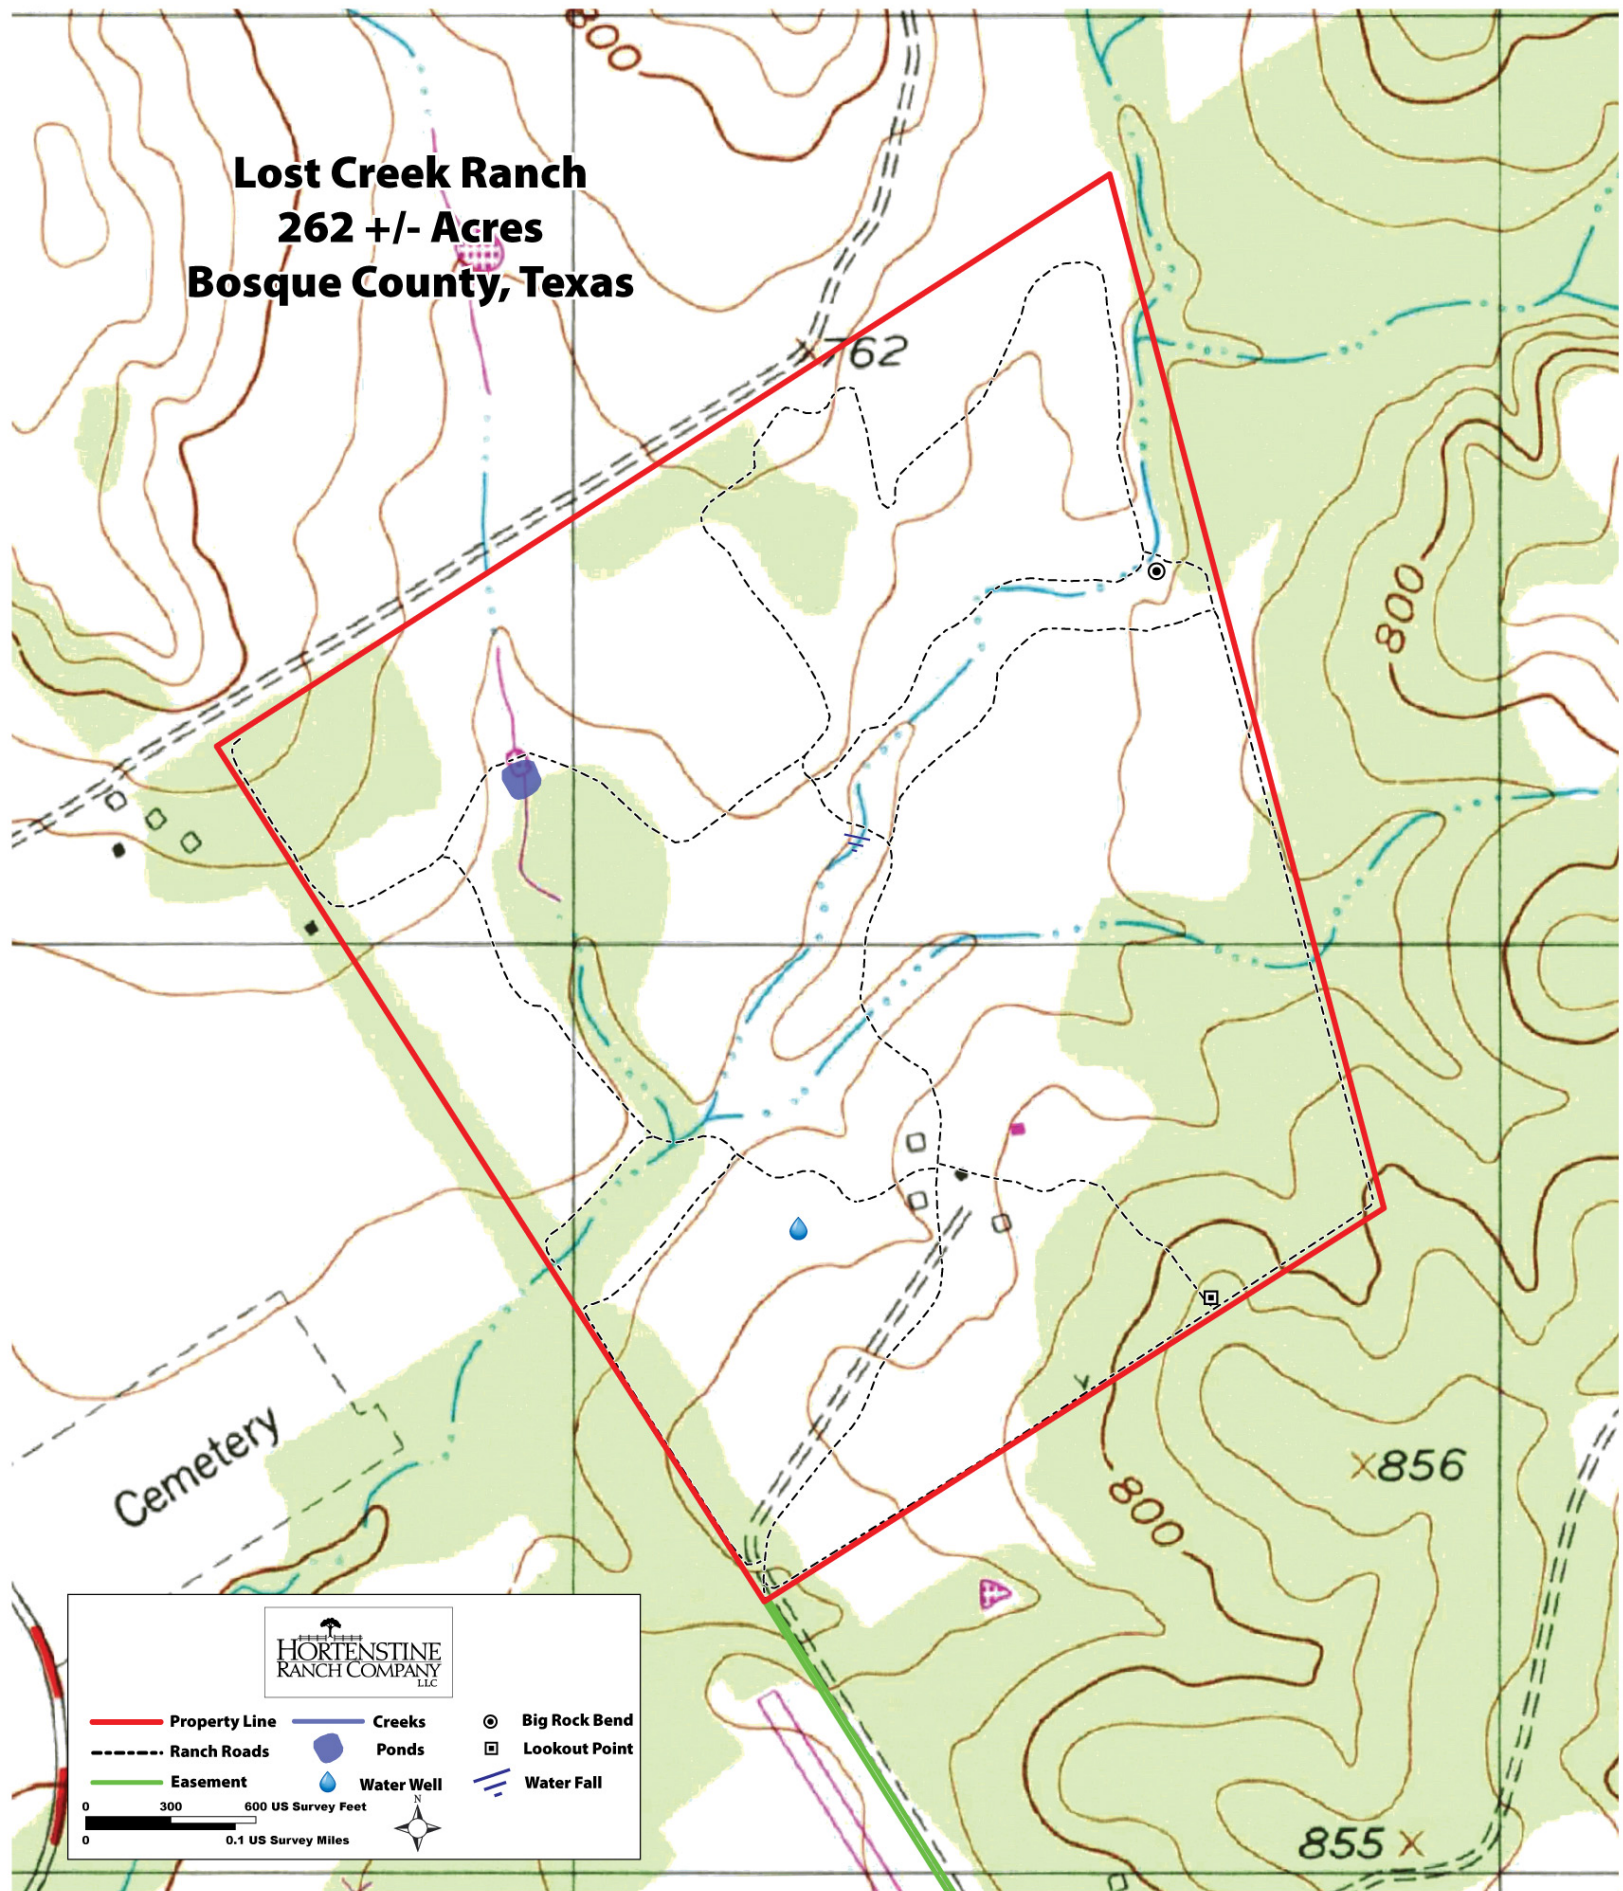

Lost Creek Ranch
262 +/- Acres
Bosque County, Texas

HORTENSTINE RANCH COMPANY LLC

Property Line	Creeks	Big Rock Bend
Ranch Roads	Ponds	Lookout Point
Easement	Water Well	Water Fall

0 300 600 US Survey Feet
0 0.1 US Survey Miles