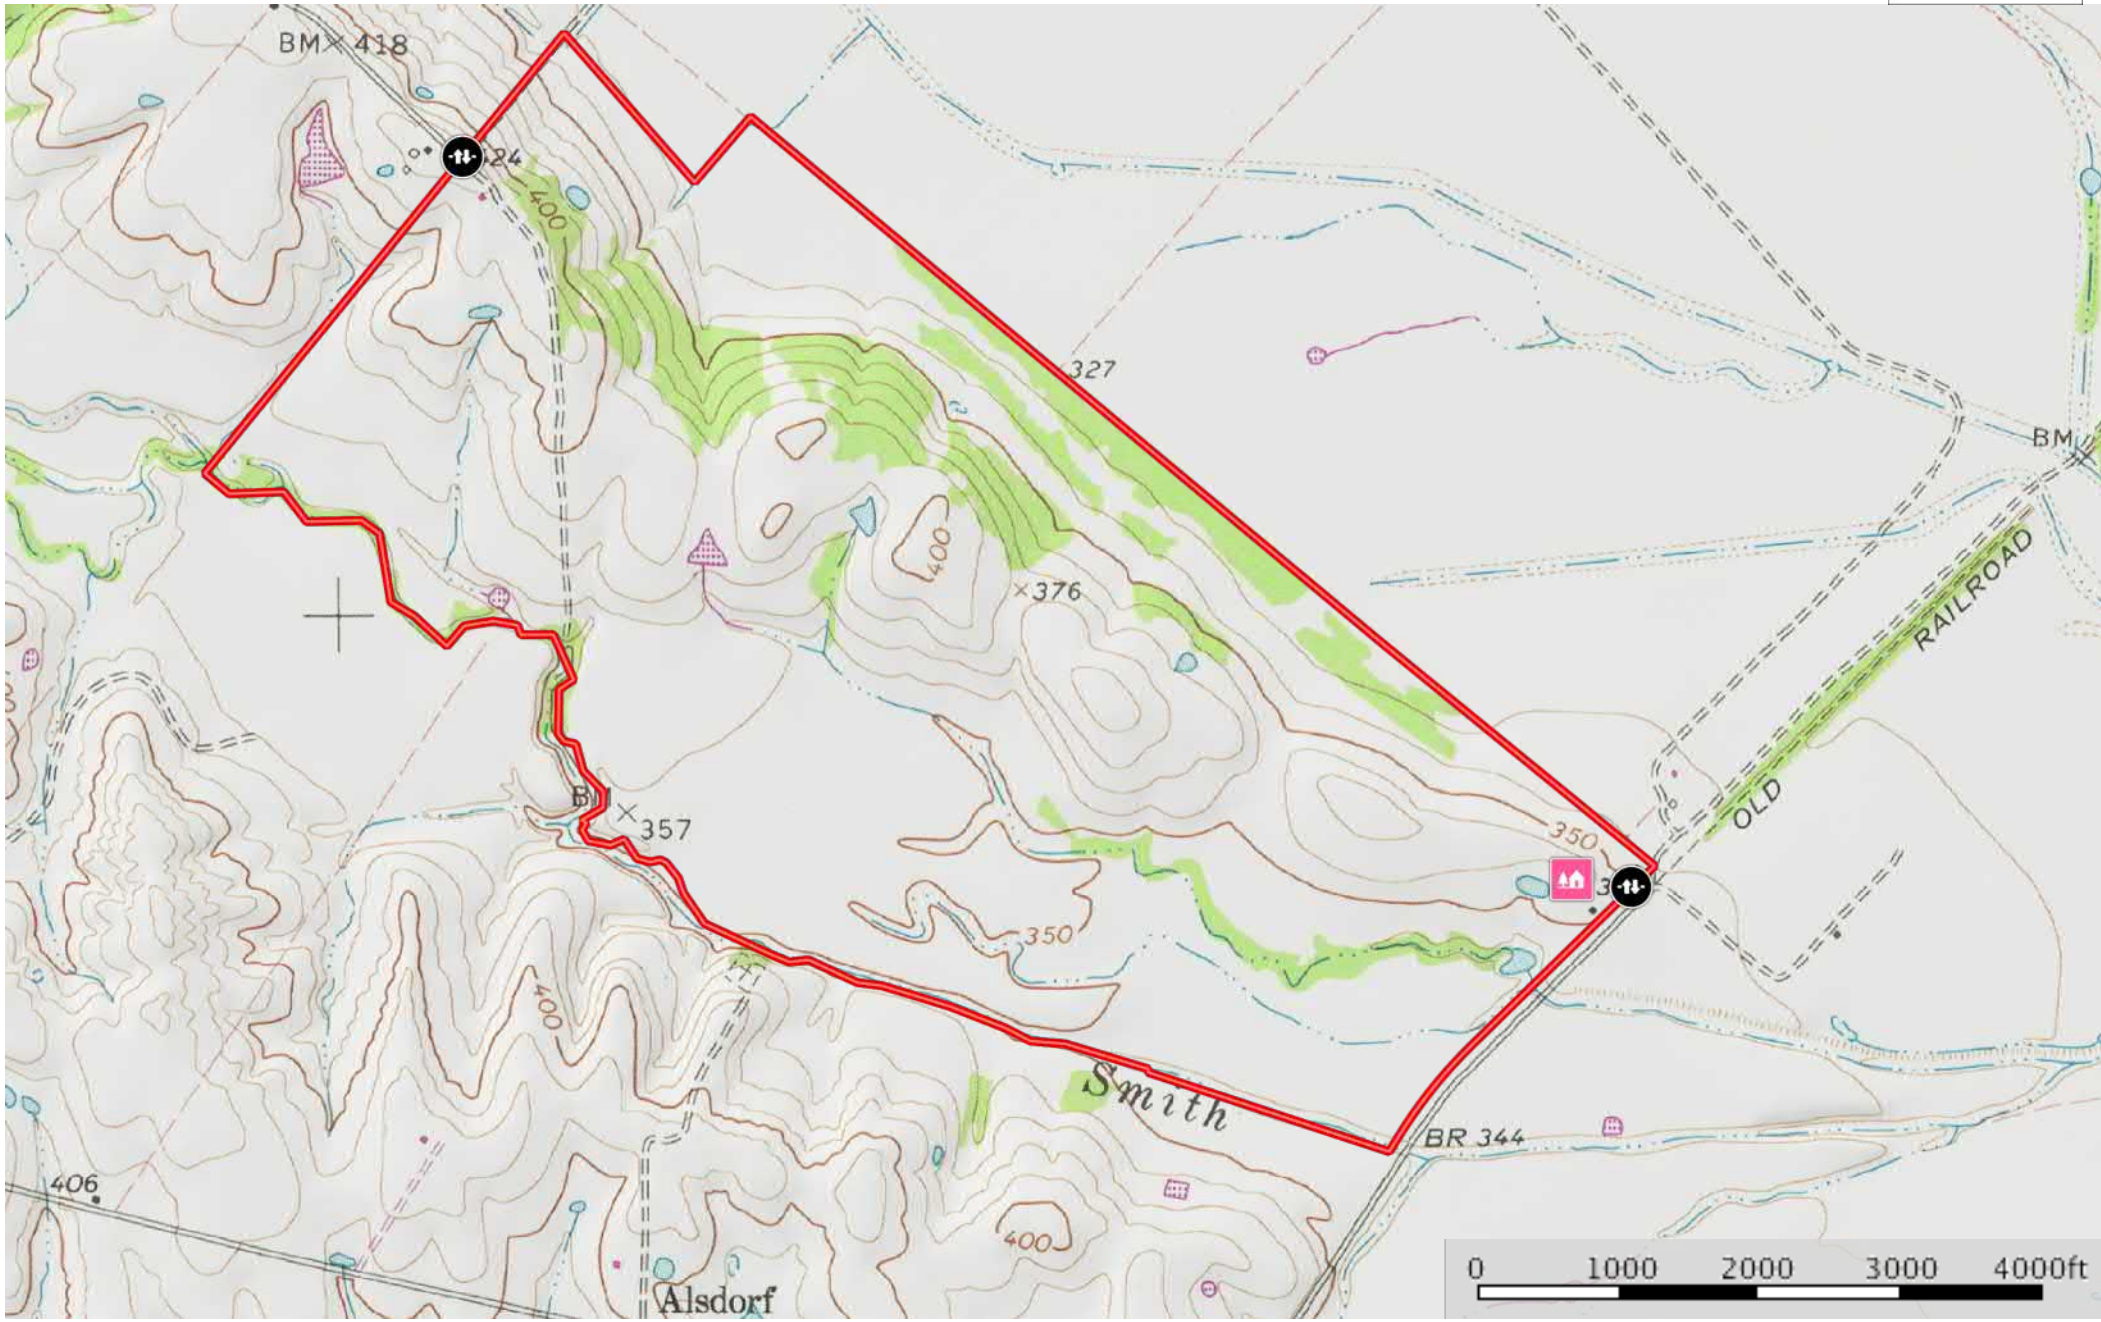

# Bristol 609 Ranch

Ellis County, Texas, 609.412 AC +/-

- Gate
- Cabin
- Boundary