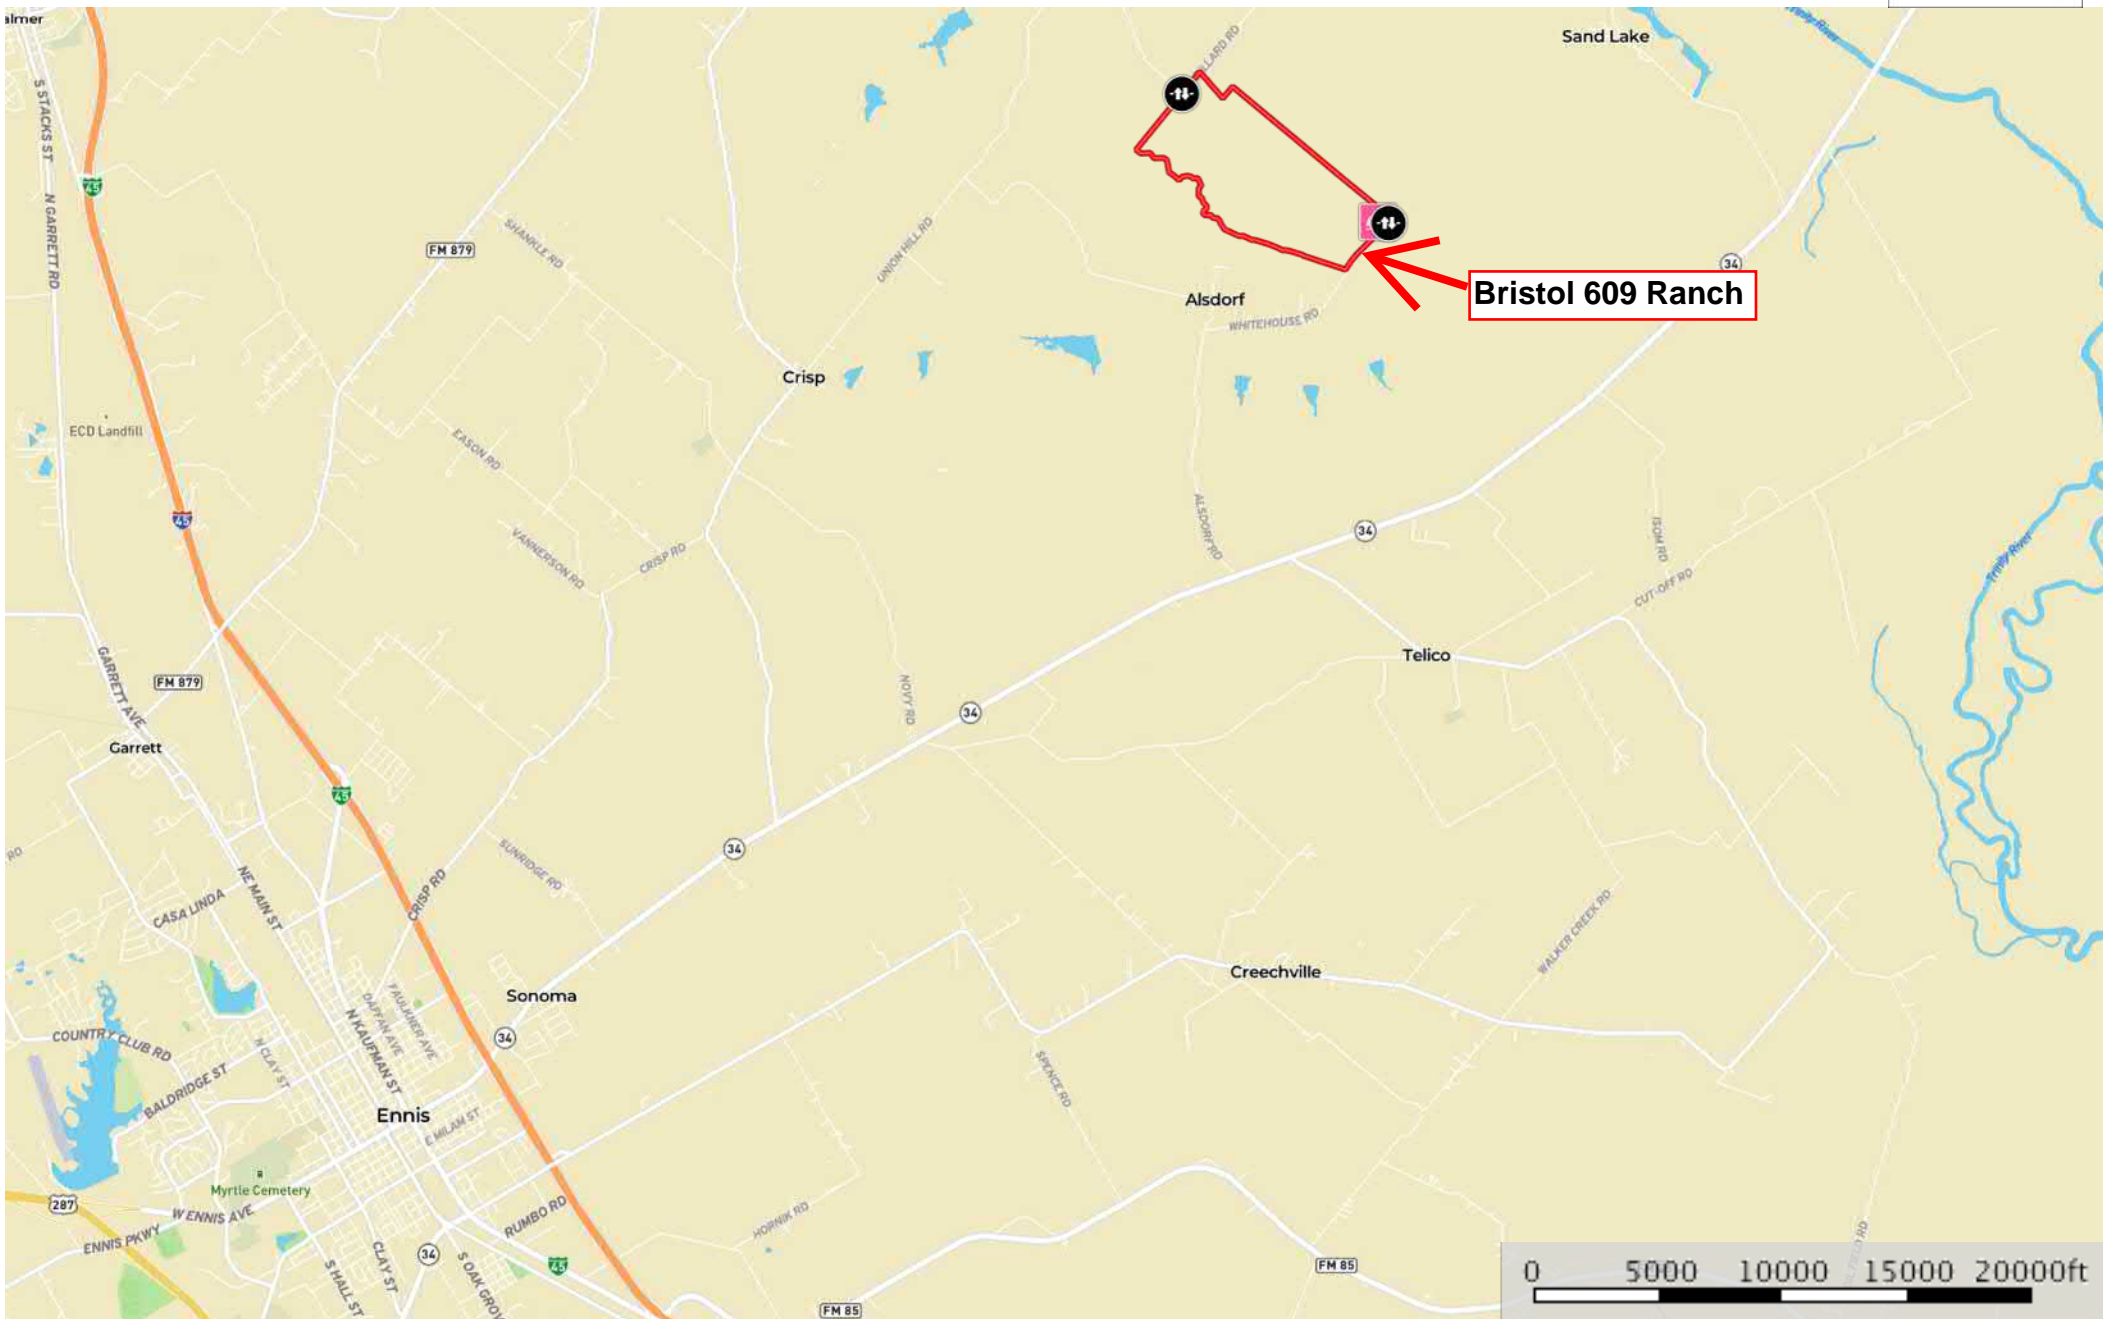

Bristol 609 Ranch

Ellis County, Texas, 609.412 AC +/-

- Gate
- Cabin
- Boundary