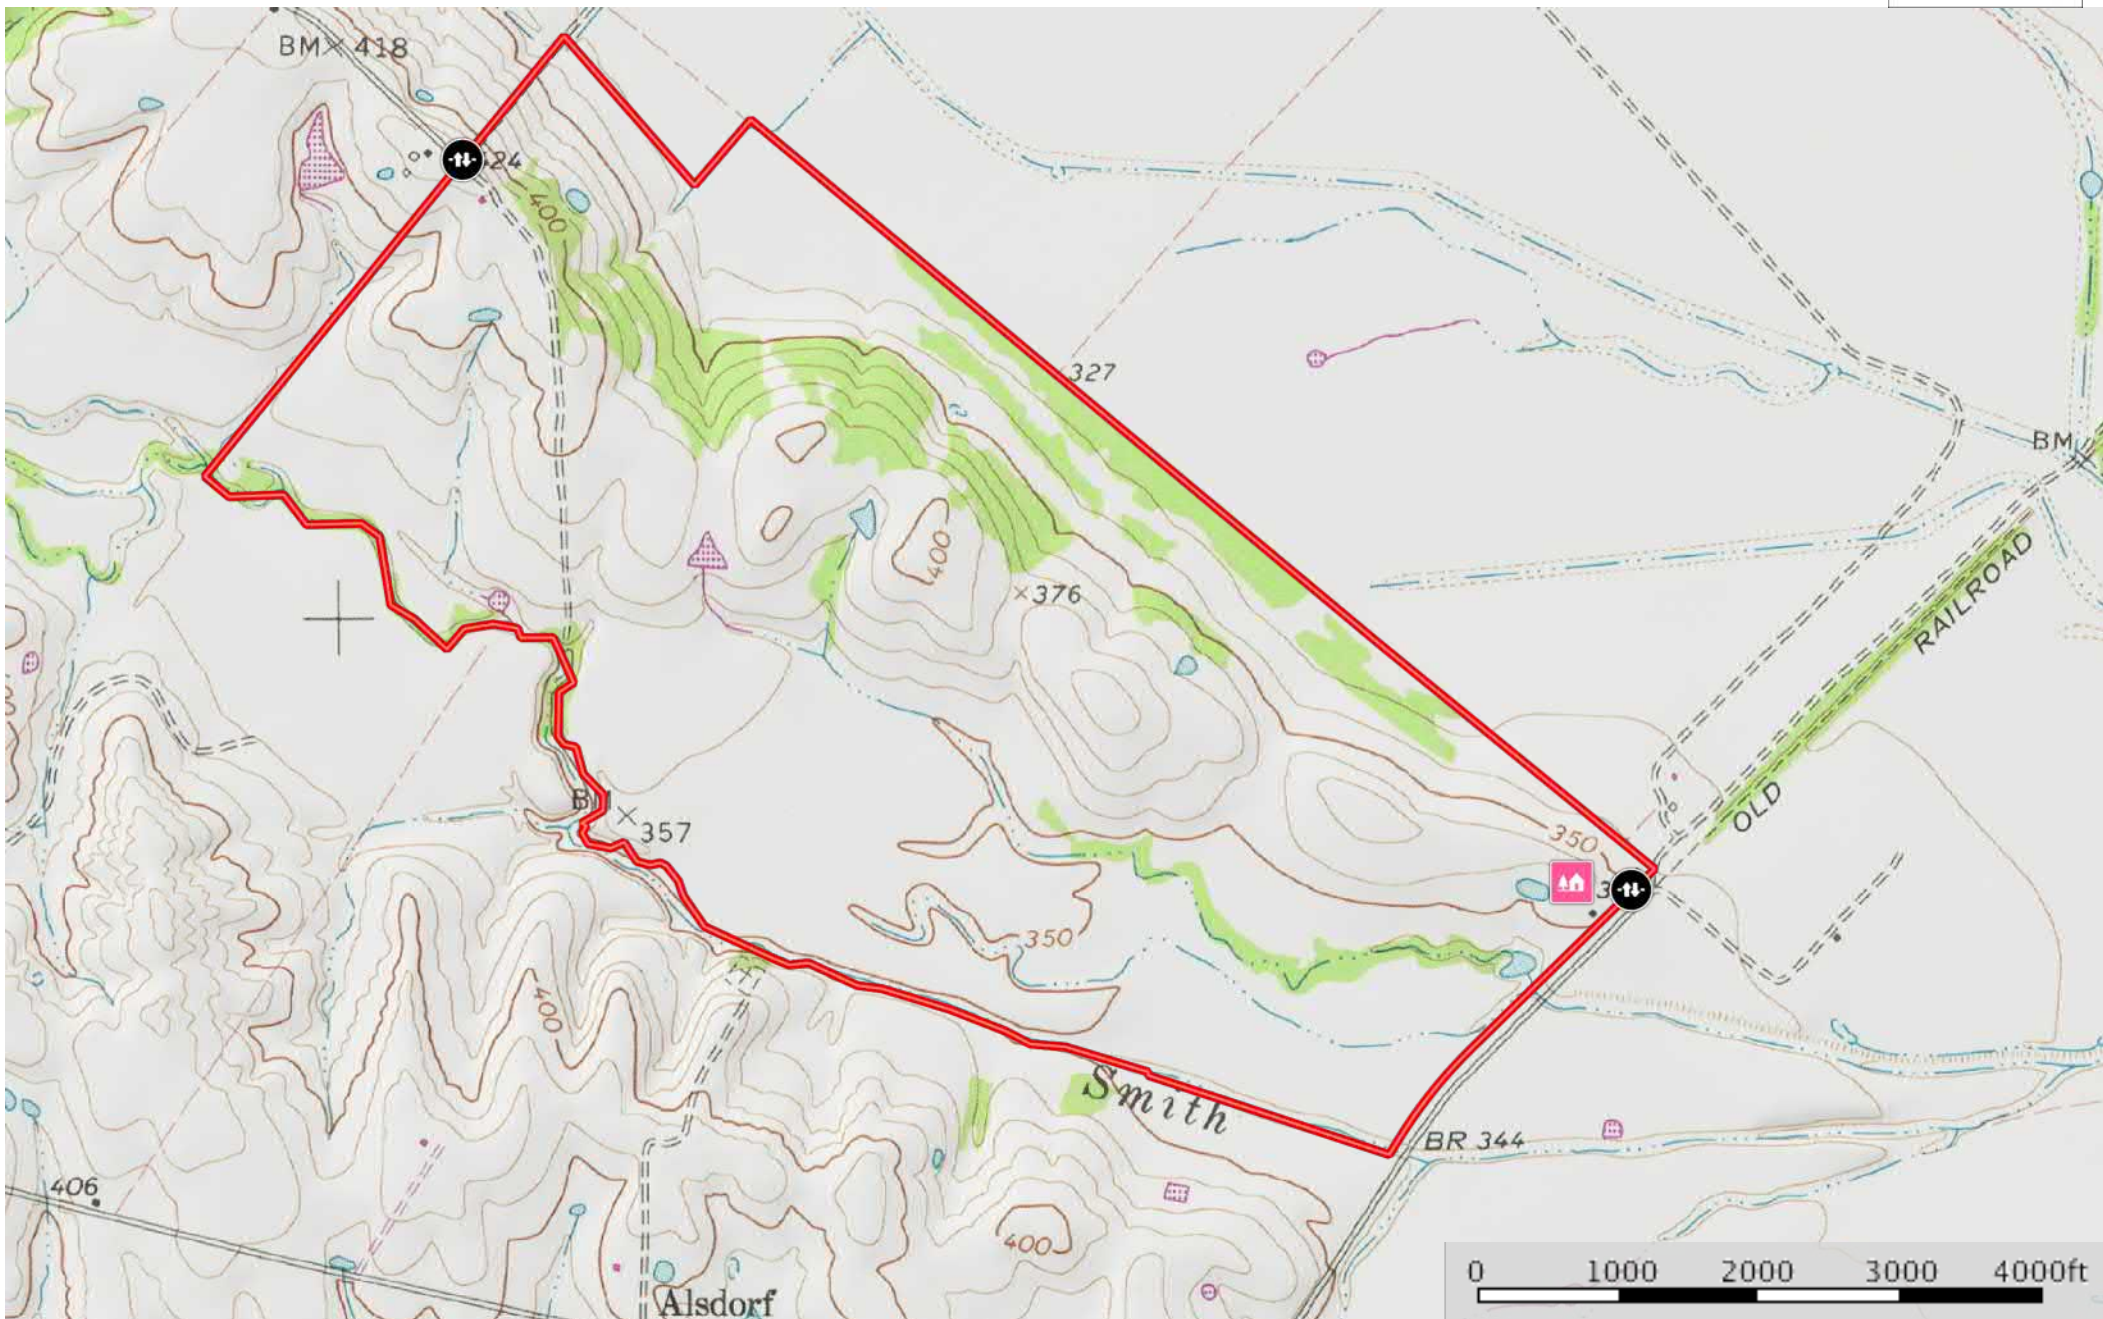

Bristol 609 Ranch

Ellis County, Texas, 609.412 AC +/-

- Gate
- Cabin
- Boundary

-  Gate
-  Cabin
-  Boundary

Bristol 609 Ranch

Ellis County, Texas, 609.412 AC +/-

- Gate
- Cabin
- Boundary