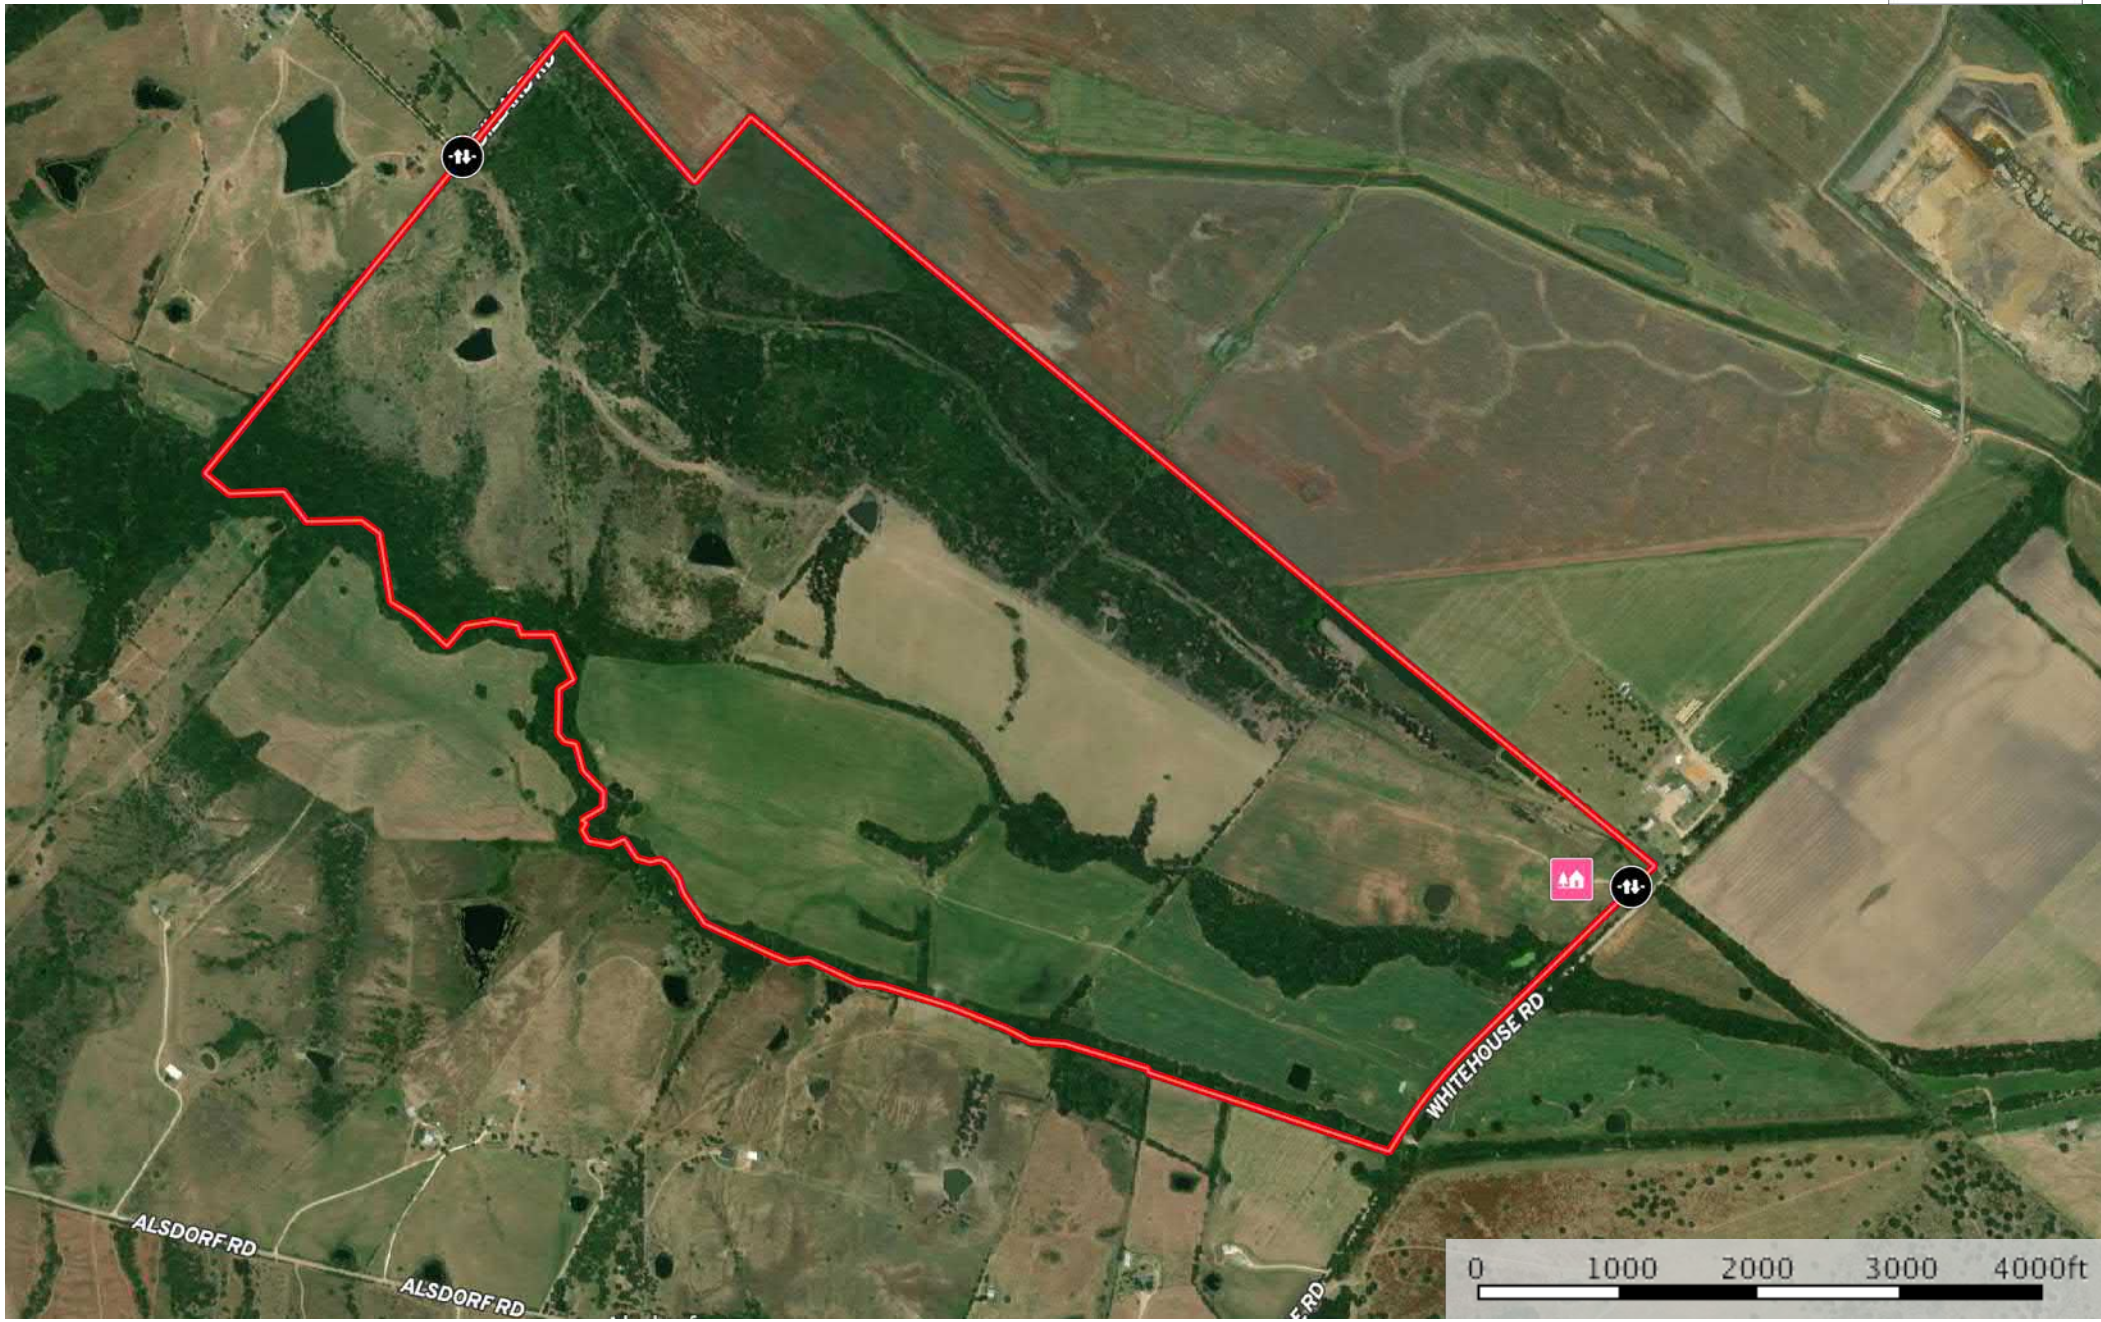

Bristol 609 Ranch

Ellis County, Texas, 609.412 AC +/-

- Gate
- Cabin
- Boundary

-  Gate
-  Cabin
-  Boundary

Bristol 609 Ranch

Ellis County, Texas, 609.412 AC +/-

- Gate
- Cabin
- Boundary