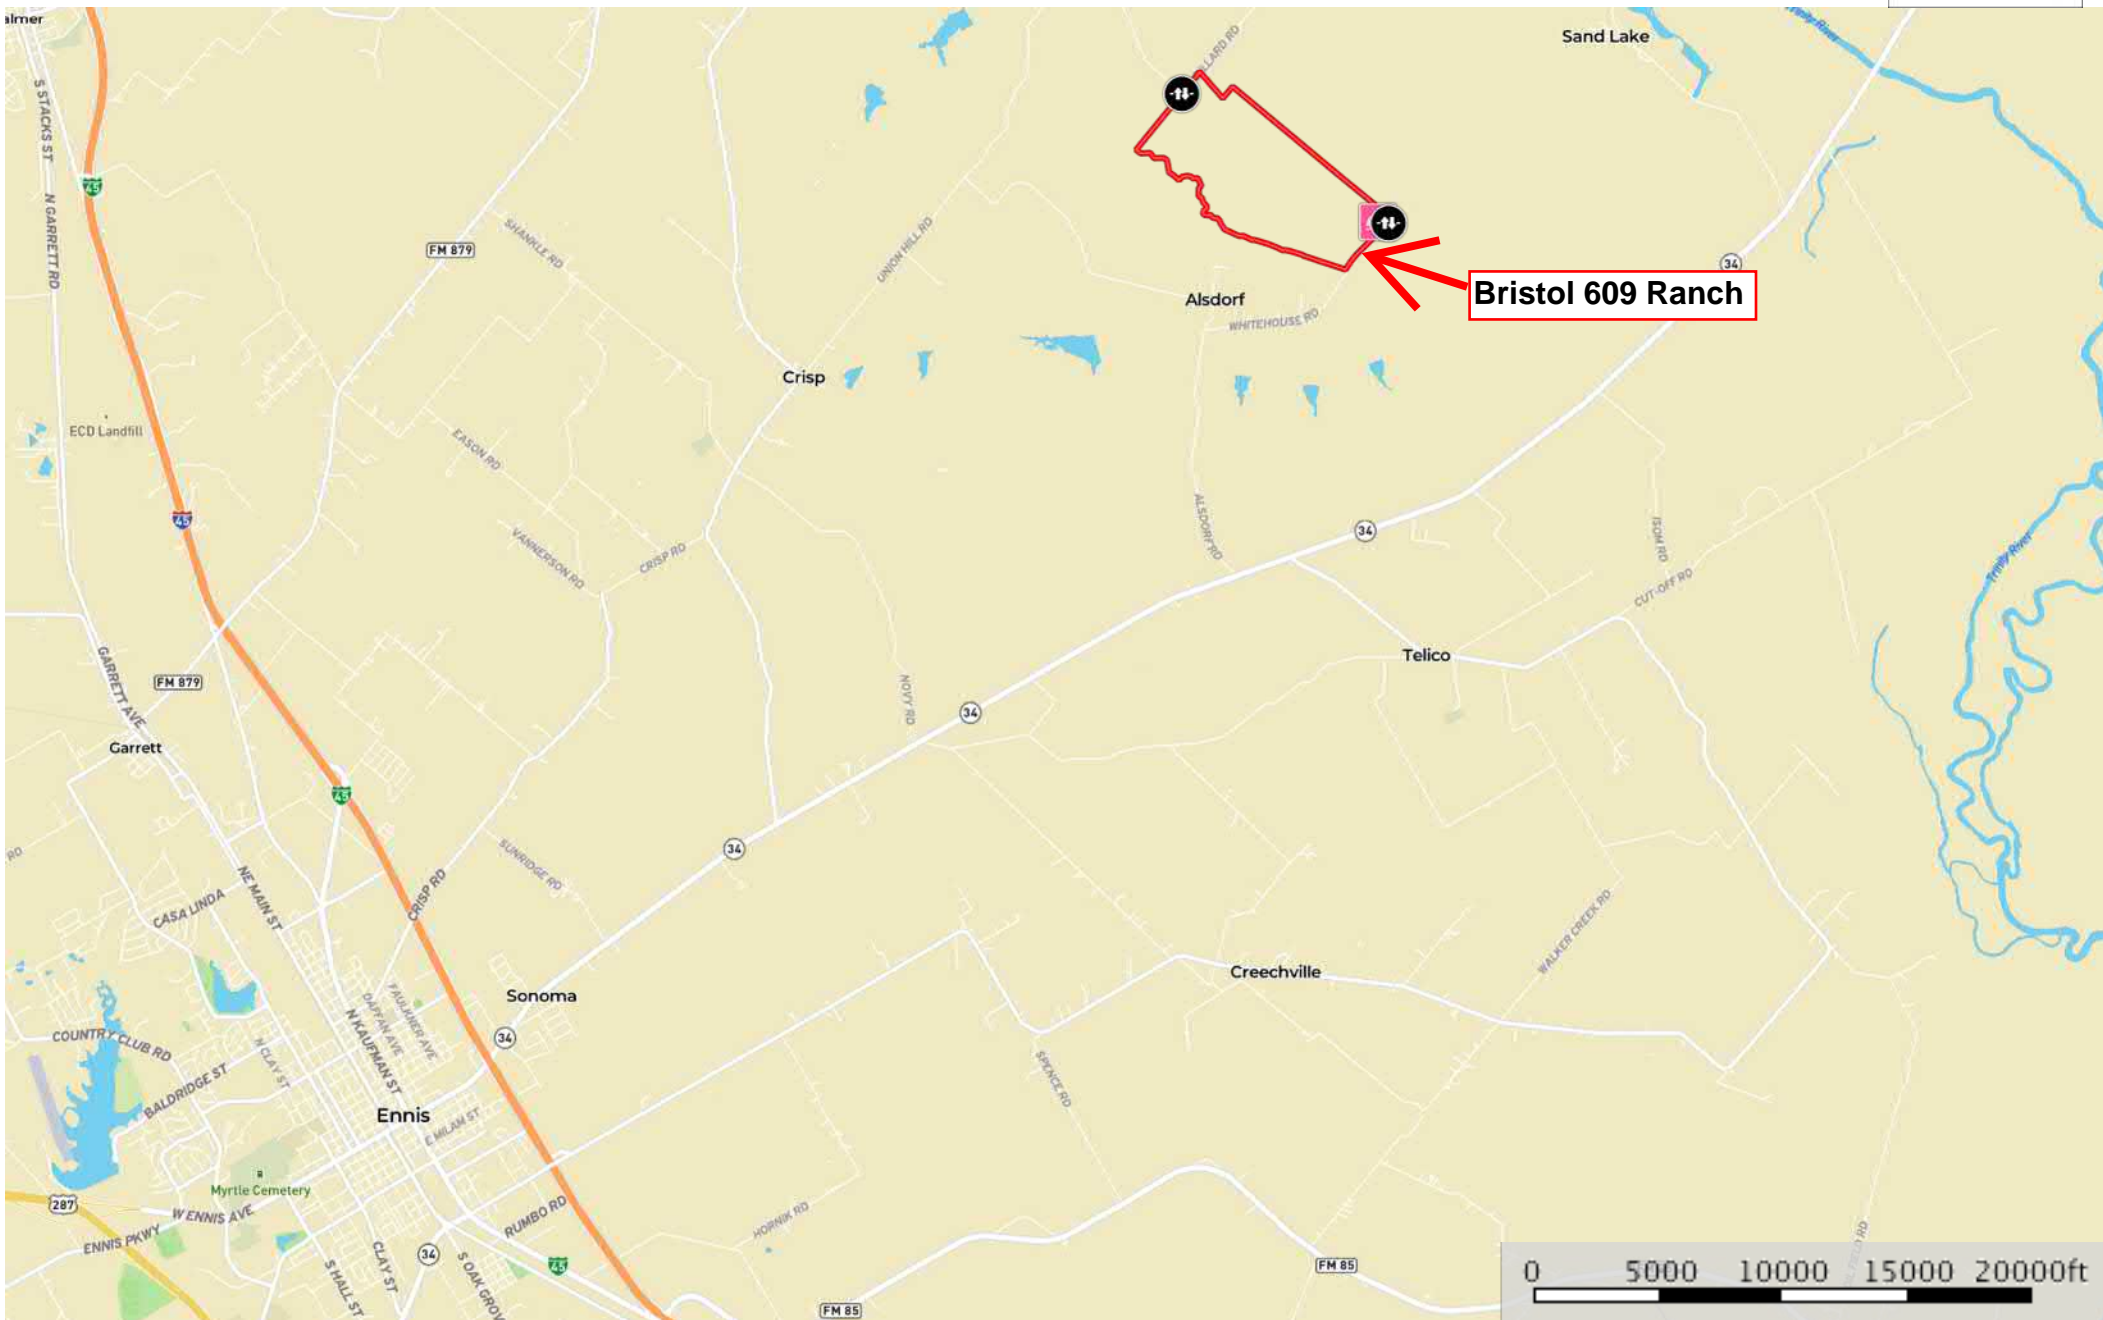

Bristol 609 Ranch

Ellis County, Texas, 609.412 AC +/-

- Gate
- Cabin
- Boundary

-  Gate
-  Cabin
-  Boundary

Bristol 609 Ranch

Ellis County, Texas, 609.412 AC +/-

- Gate
- Cabin
- Boundary