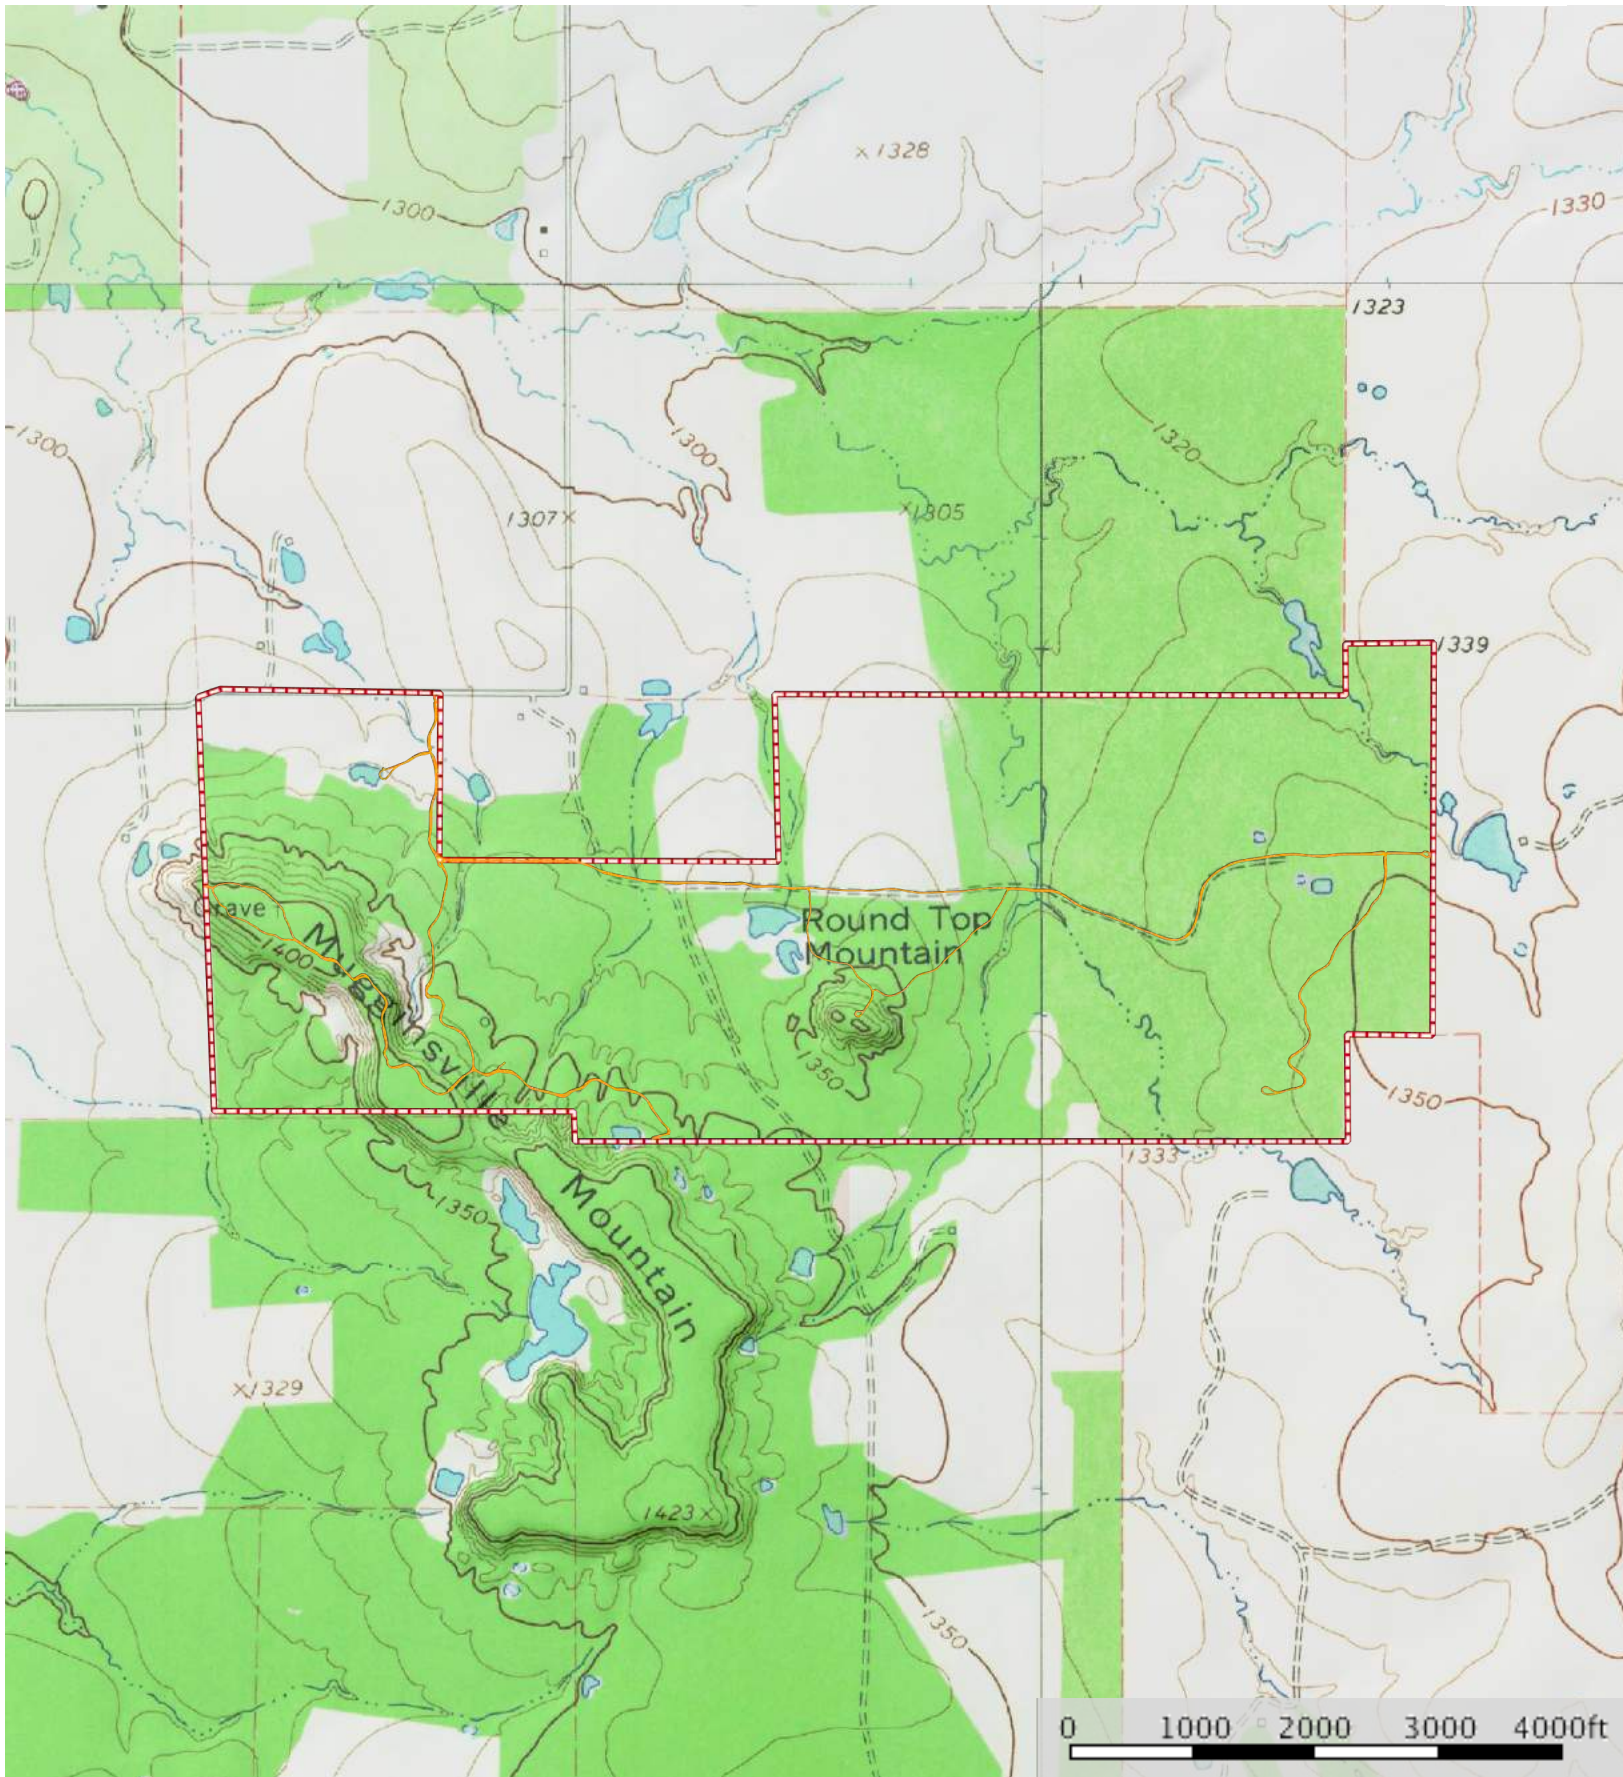

**Shackelford**

**Hubbard Creek Lake**

**Breckenridge**

**Albany**

**Subject Property**

**Stephens**

**Moran**

**Eastland**

**Callahan**

**Dothan**

**Cisco**

**Putnam**

**Mugginsville Mountain Ranch**  
**518 +/- Acres**  
**Shackelford County, Texas**

County Road 142

142

**Property Line**    **Ranch Roads**  
**Public Roads**    **Cross Fence**

0 200 400 600 800 1,000 US Survey Feet  
0 0.1 0.2 US Survey Miles

# Muggingsville Mountain Ranch

Shackelford County, Texas, 518 AC +/-

— Tour      □ Boundary