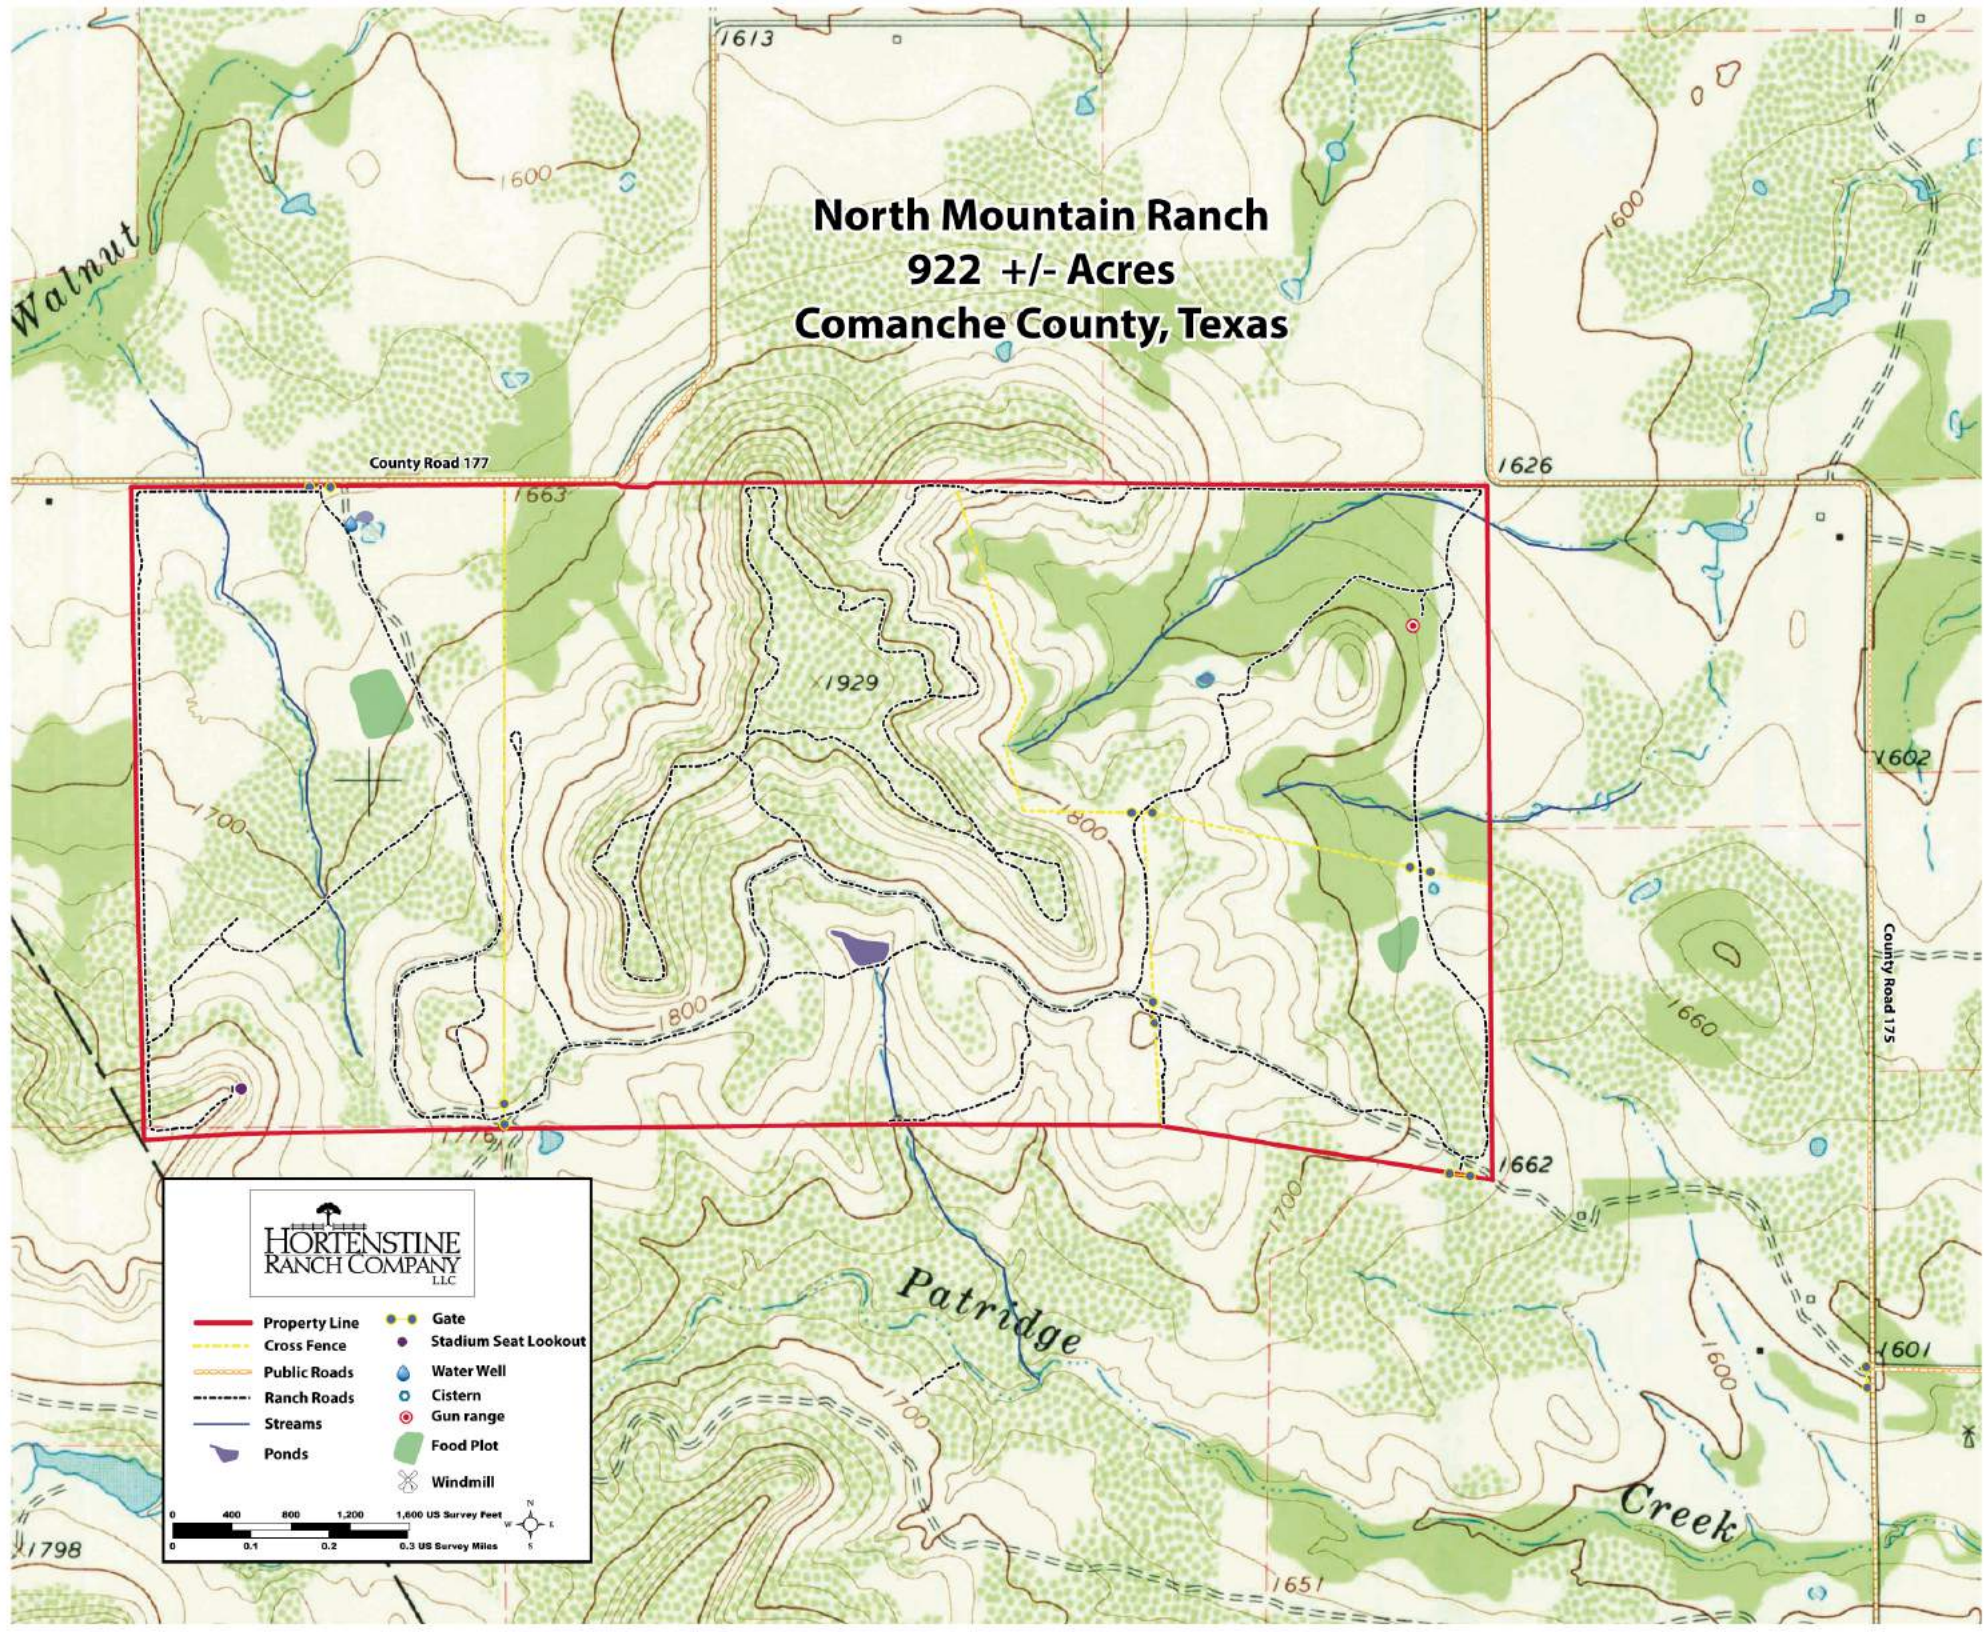

North Mountain Ranch
922 +/- Acres
Comanche County, Texas

HORTENSTINE RANCH COMPANY LLC

Property Line	Gate
Cross Fence	Stadium Seat Lookout
Public Roads	Water Well
Ranch Roads	Cistern
Streams	Gun range
Ponds	Food Plot
	Windmill

0 400 800 1,200 1,600 US Survey Feet
0 0.1 0.2 0.3 US Survey Miles