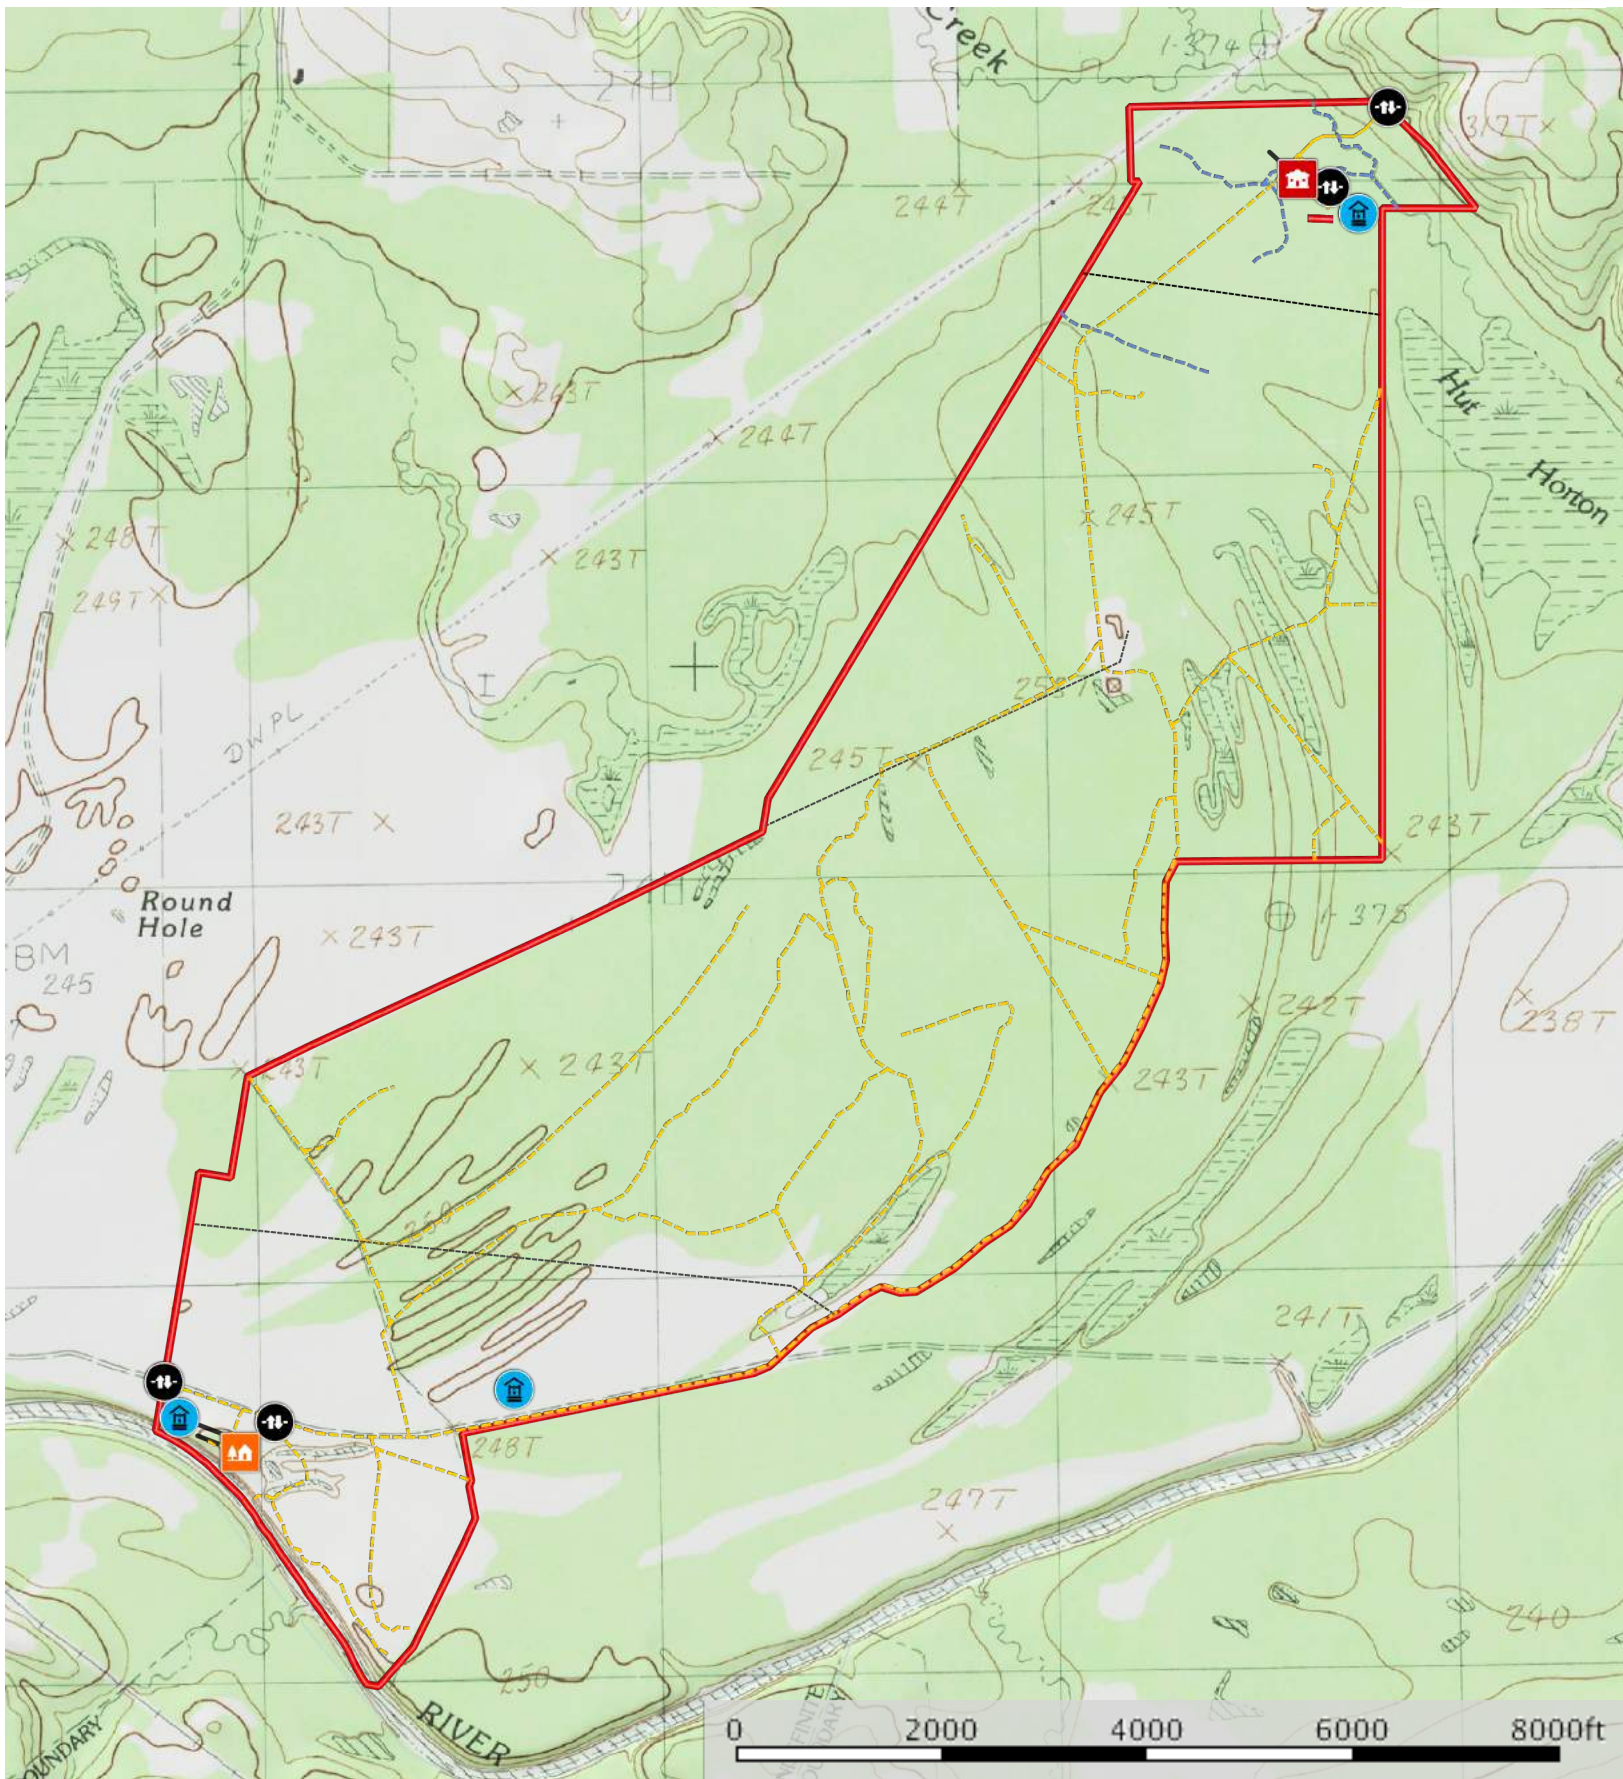

Tally Bottom Ranch

Harrison County, Texas, 1215.66 AC +/-

- Main House
- Well
- Cabin
- Gate
- Stream
- Transmission Line
- Pipeline
- Primary Road
- Road / Trail
- Boundary