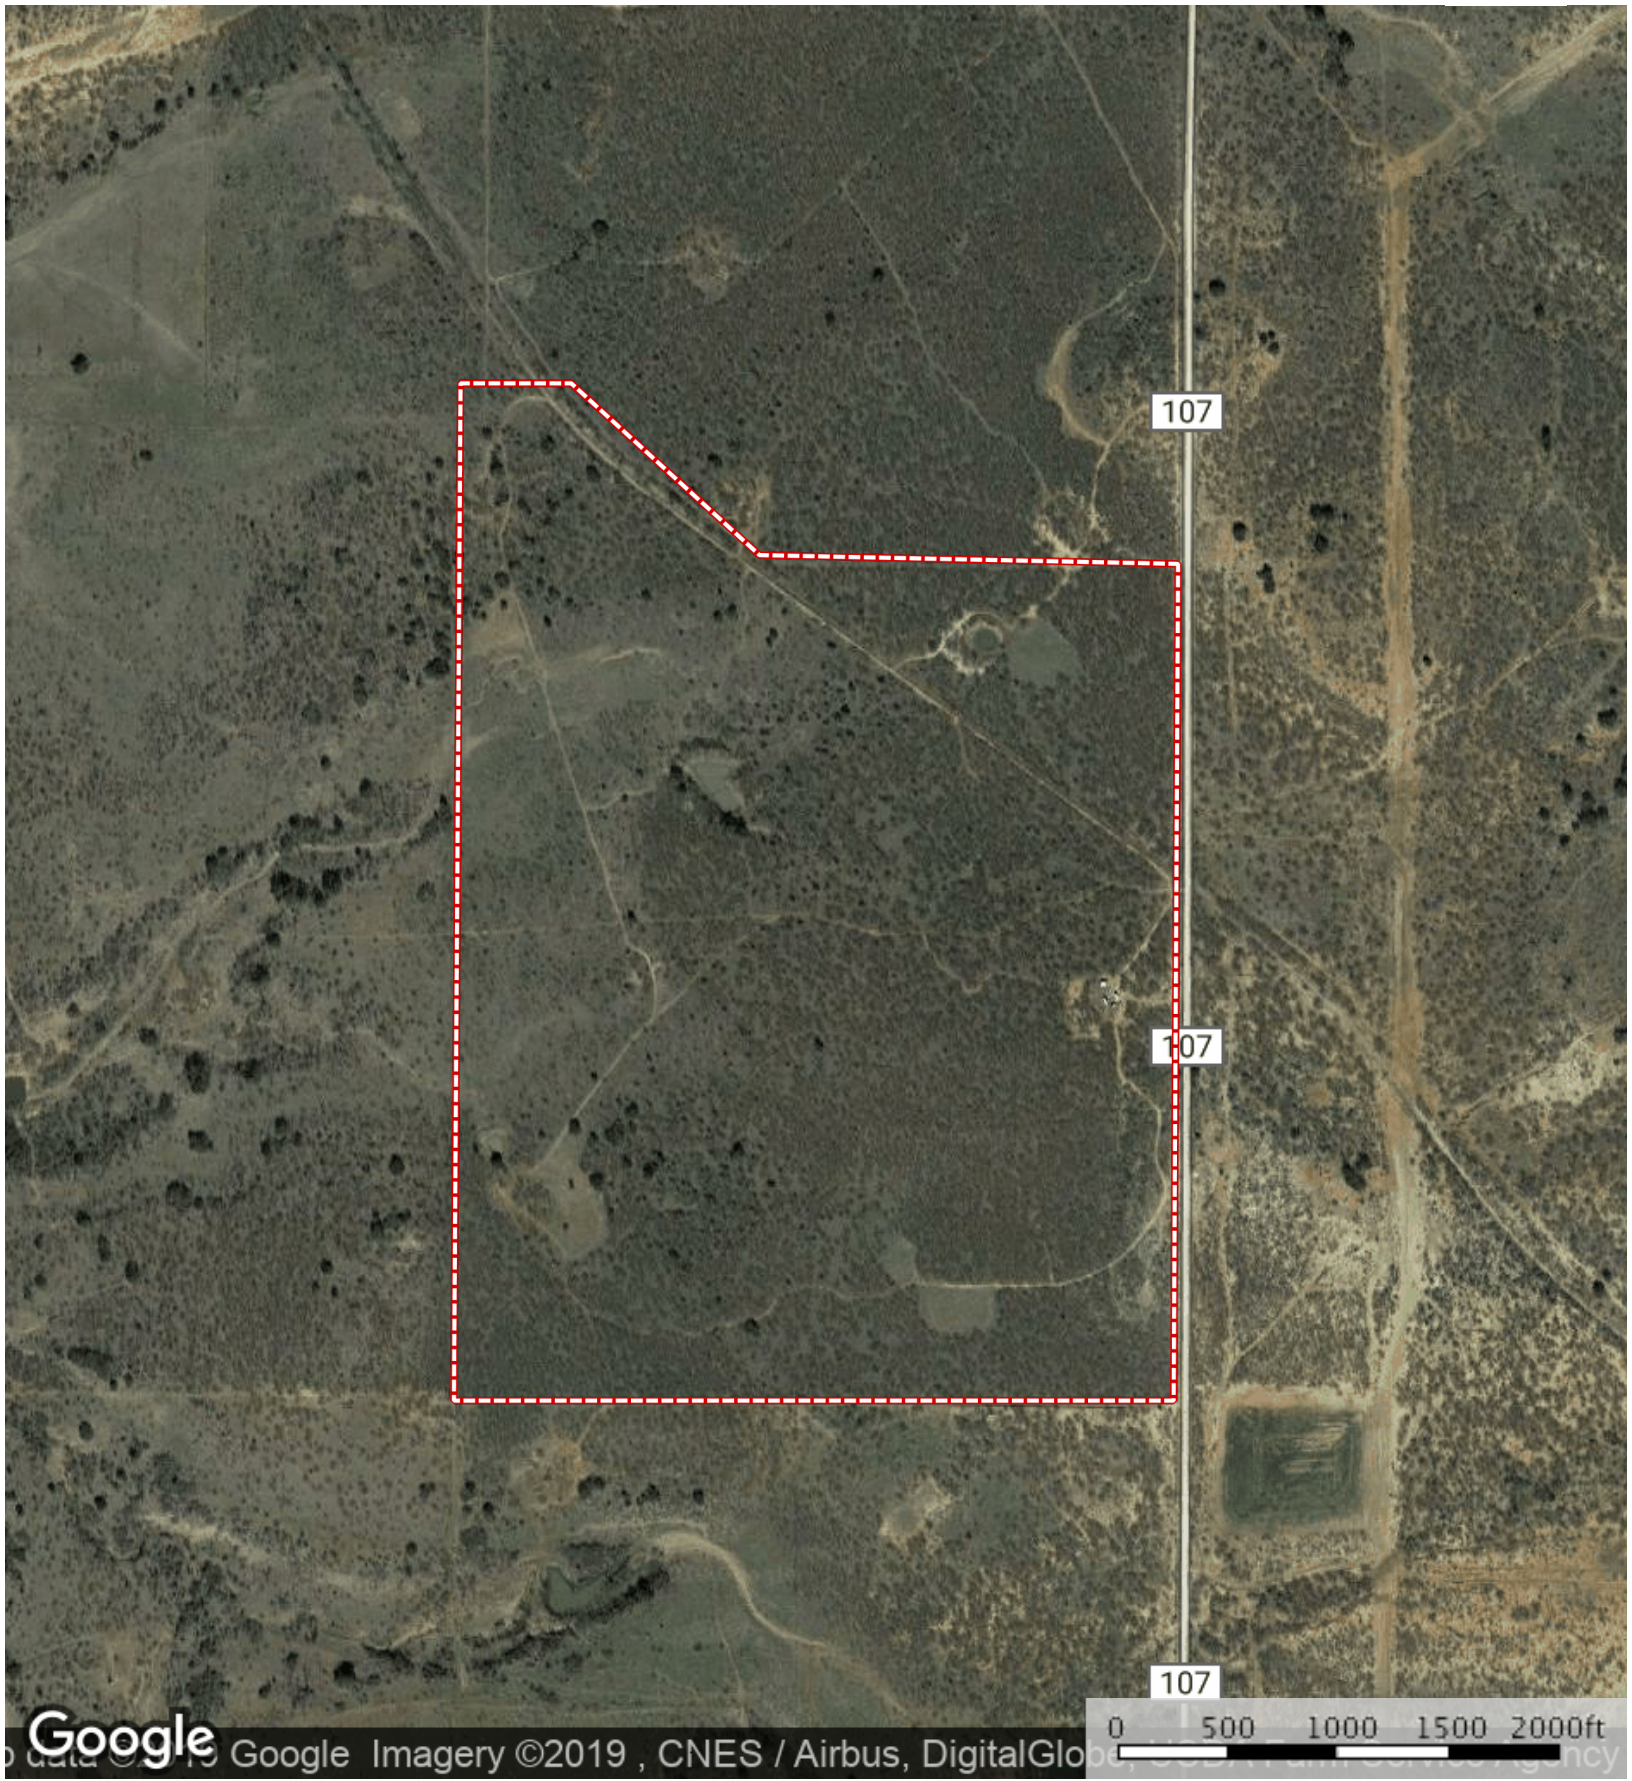

Battle Hill Ranch
Eastland County, Texas, 218.9 AC +/-

Google

Google Imagery ©2019, CNES / Airbus, DigitalGlobe

0 500 1000 1500 2000ft

 Boundary

Jack Faunteroy
P: 940-550-4432

 The information contained herein was obtained from sources deemed to be reliable. MapRight Services makes no warranties or guarantees as to the completeness or accuracy thereof.