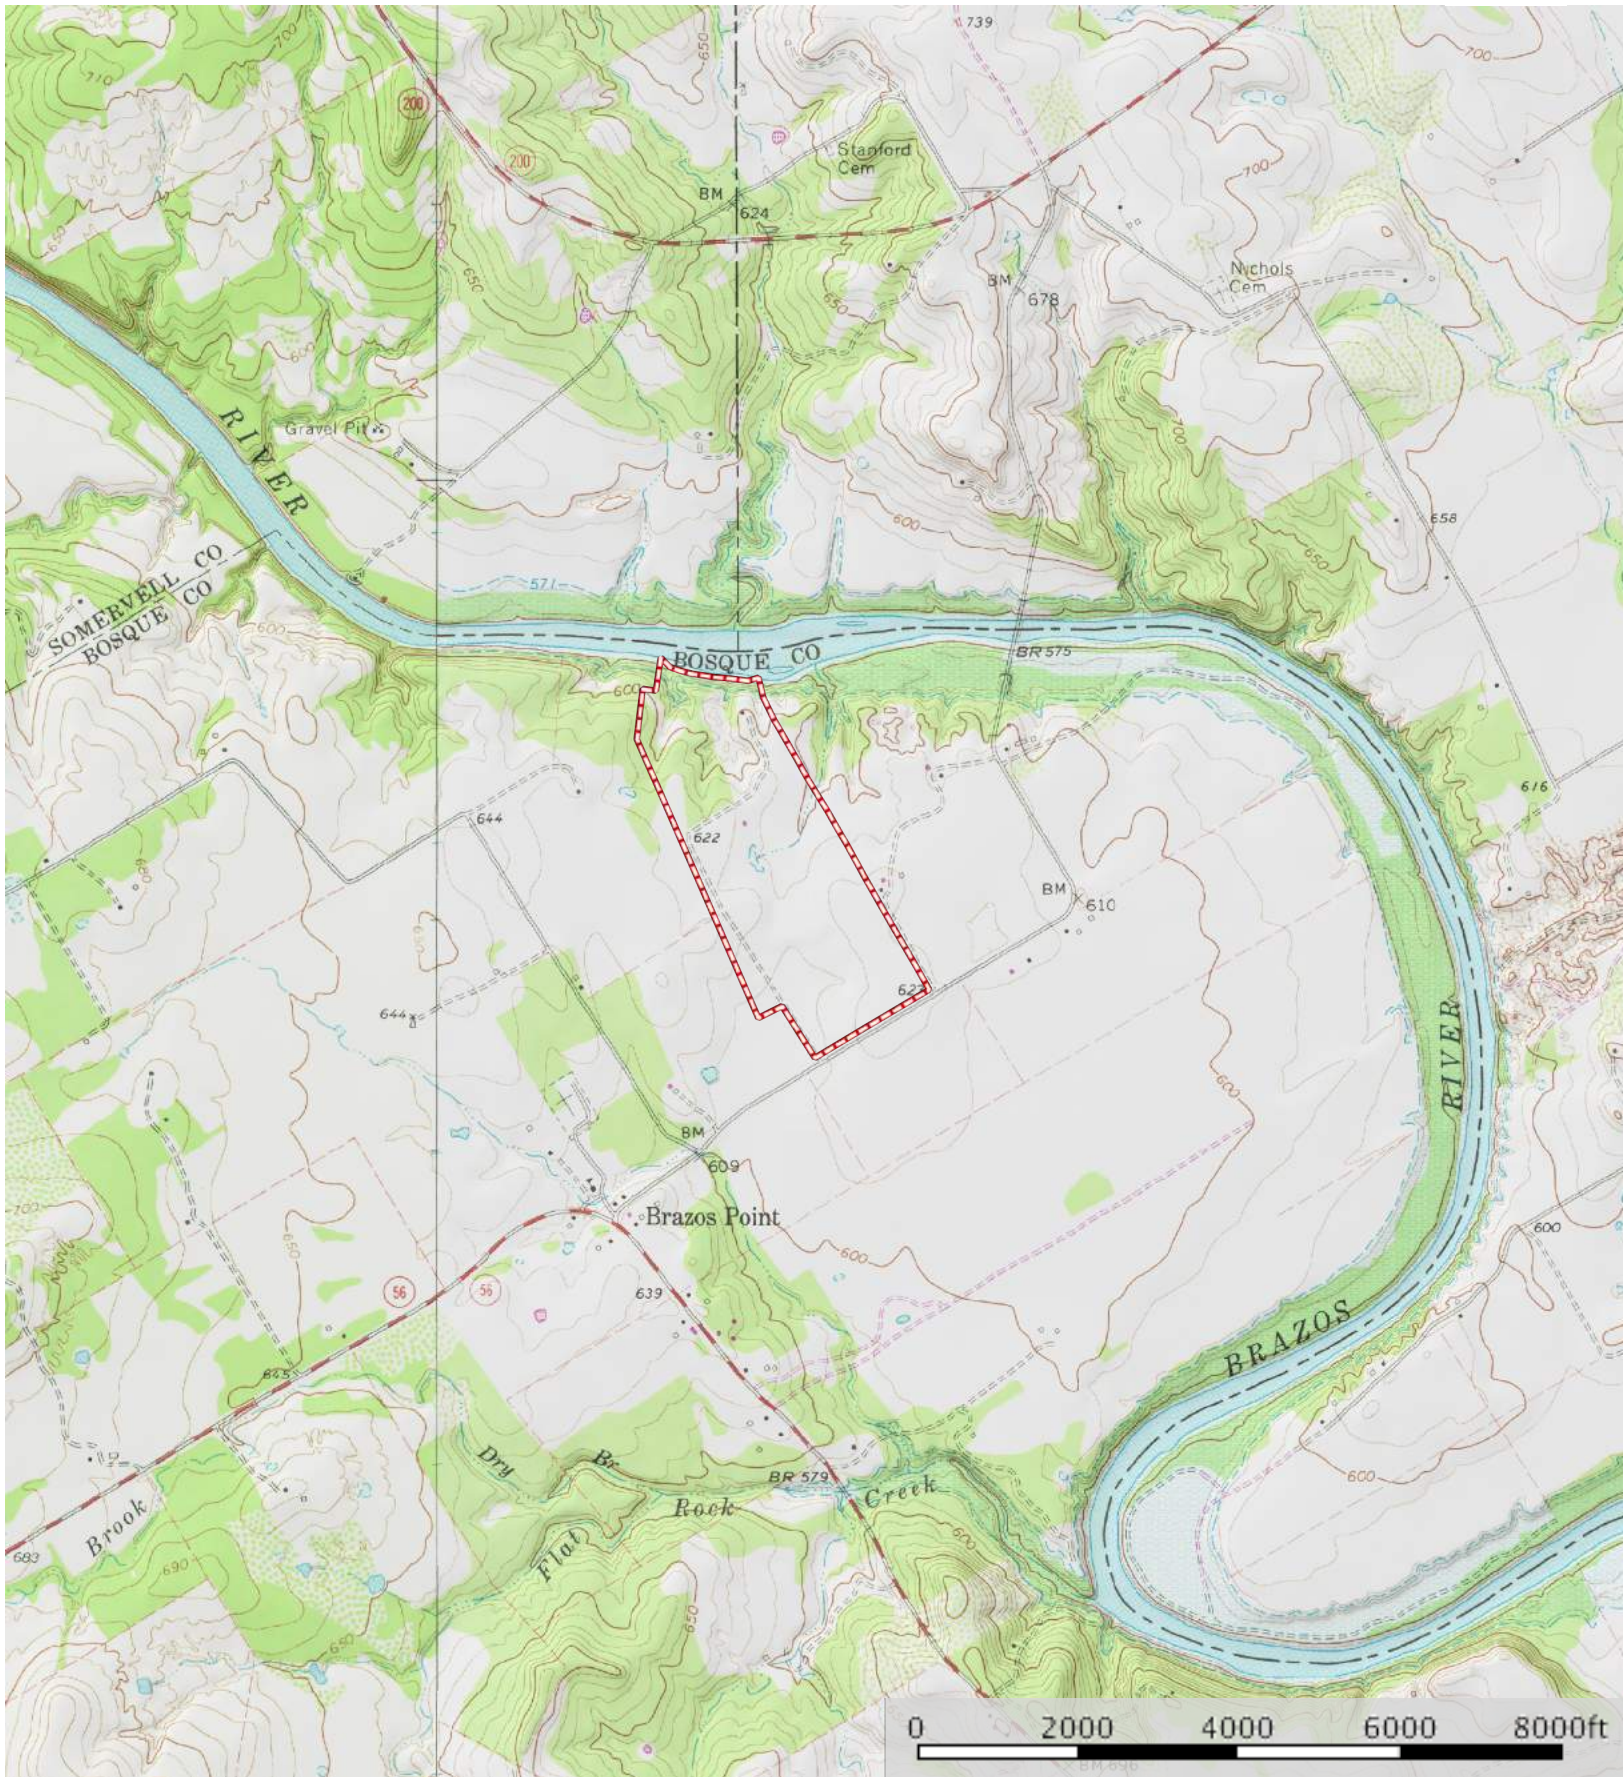

# Brazos River Ranch

Bosque County, Texas, 142.89 AC +/-

 Boundary