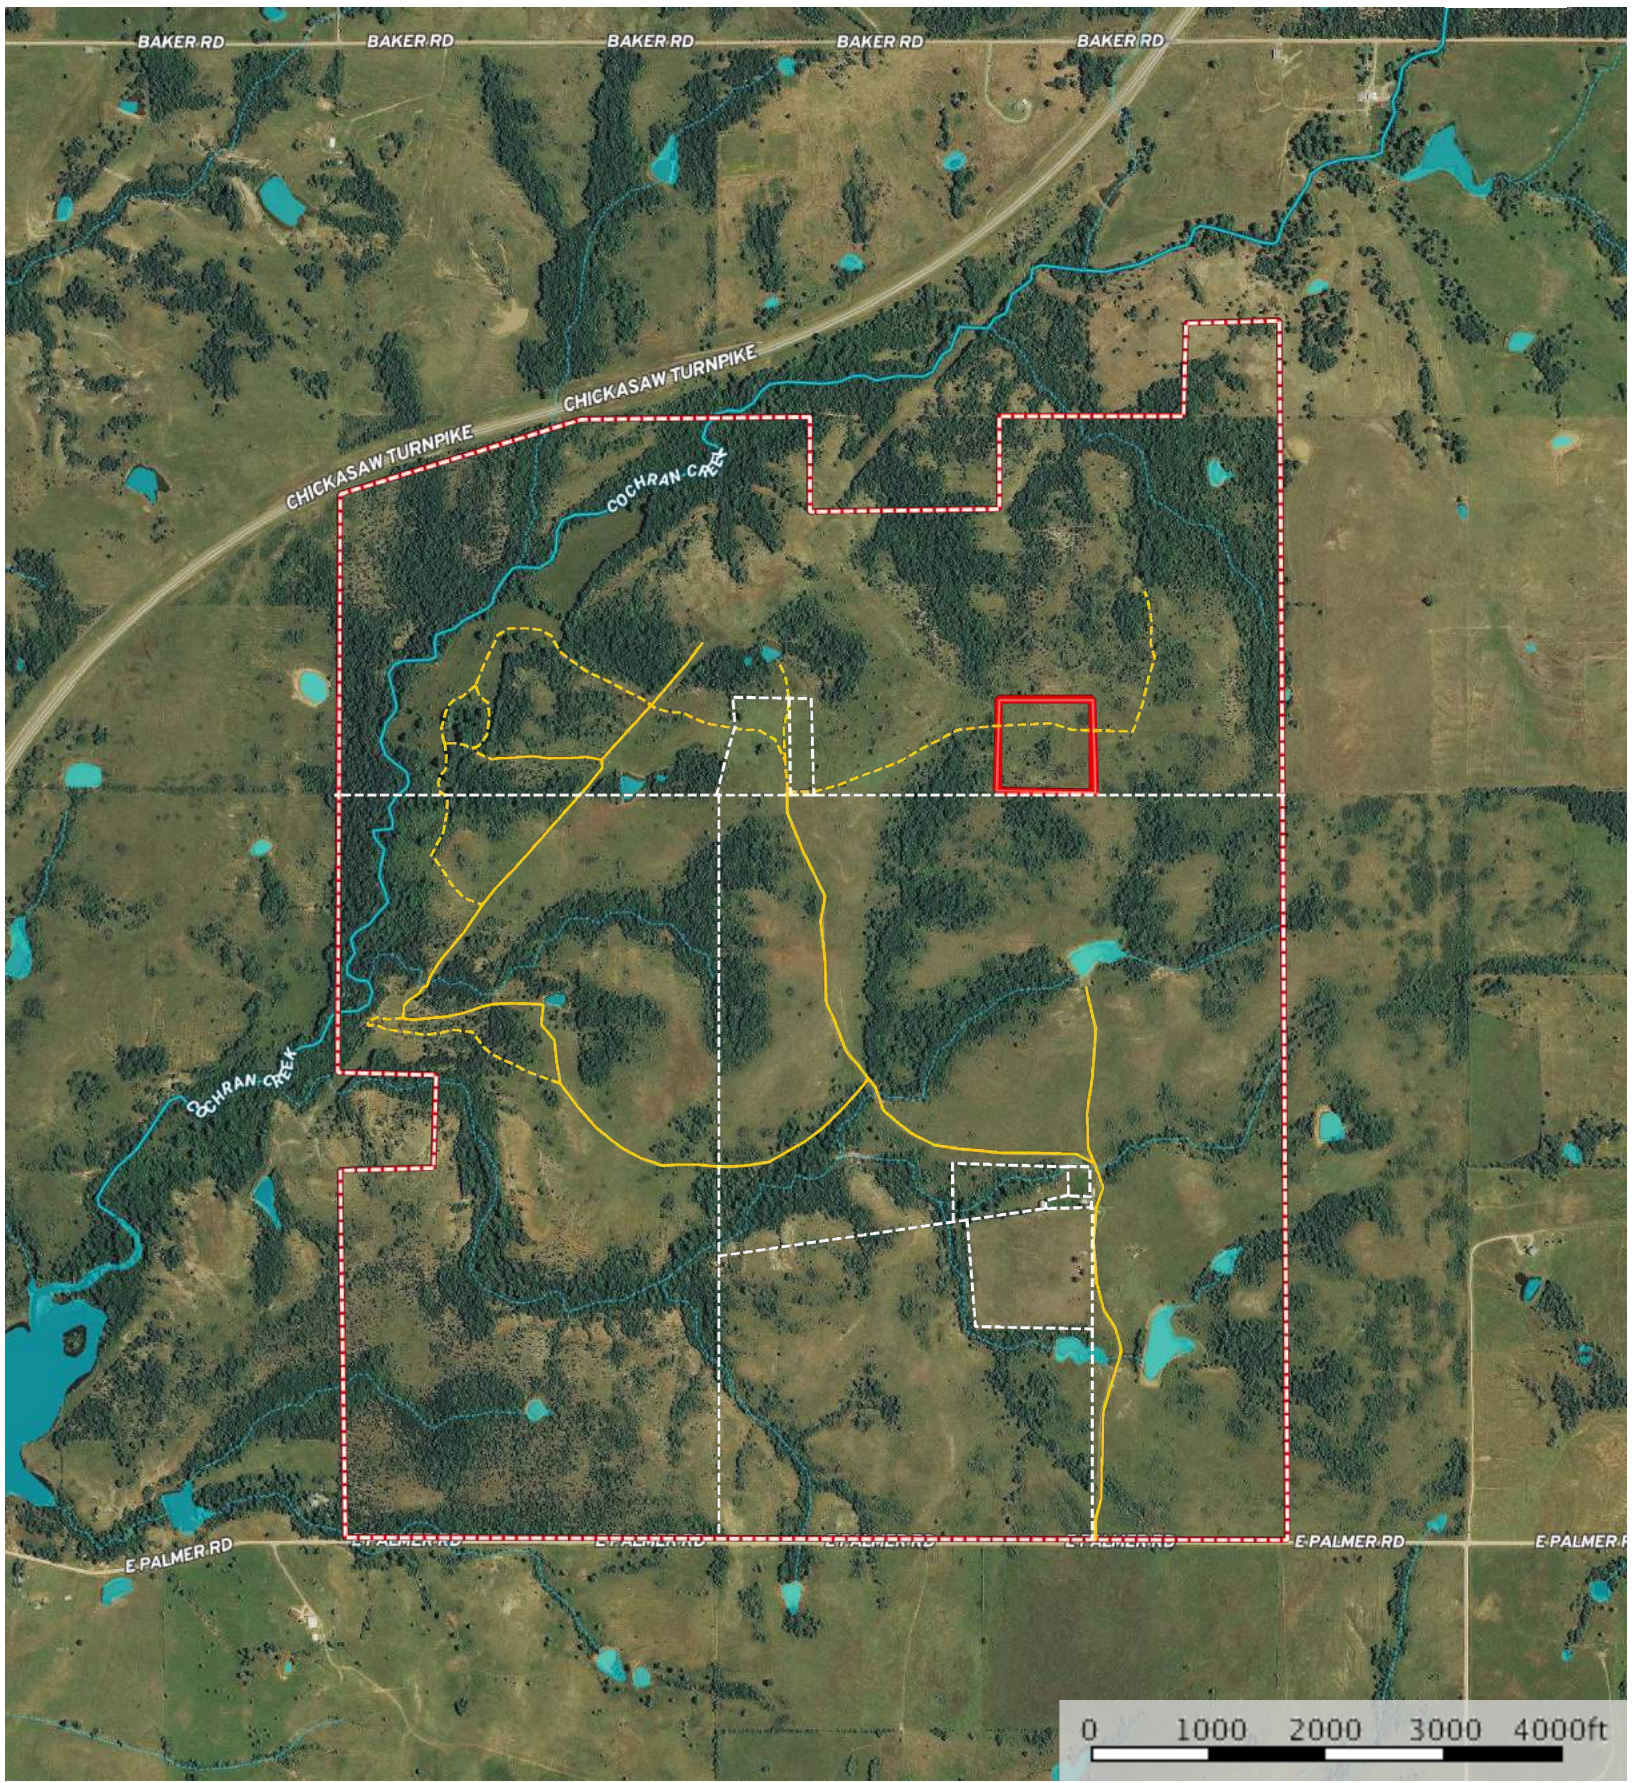

Medicine Springs Ranch

Murray County, Oklahoma, 1160.68 AC +/-

- Fence
- Road / Trail
- Primary Road
- OUT
- Boundary
- Stream, Intermittent
- River/Creek
- Water Body