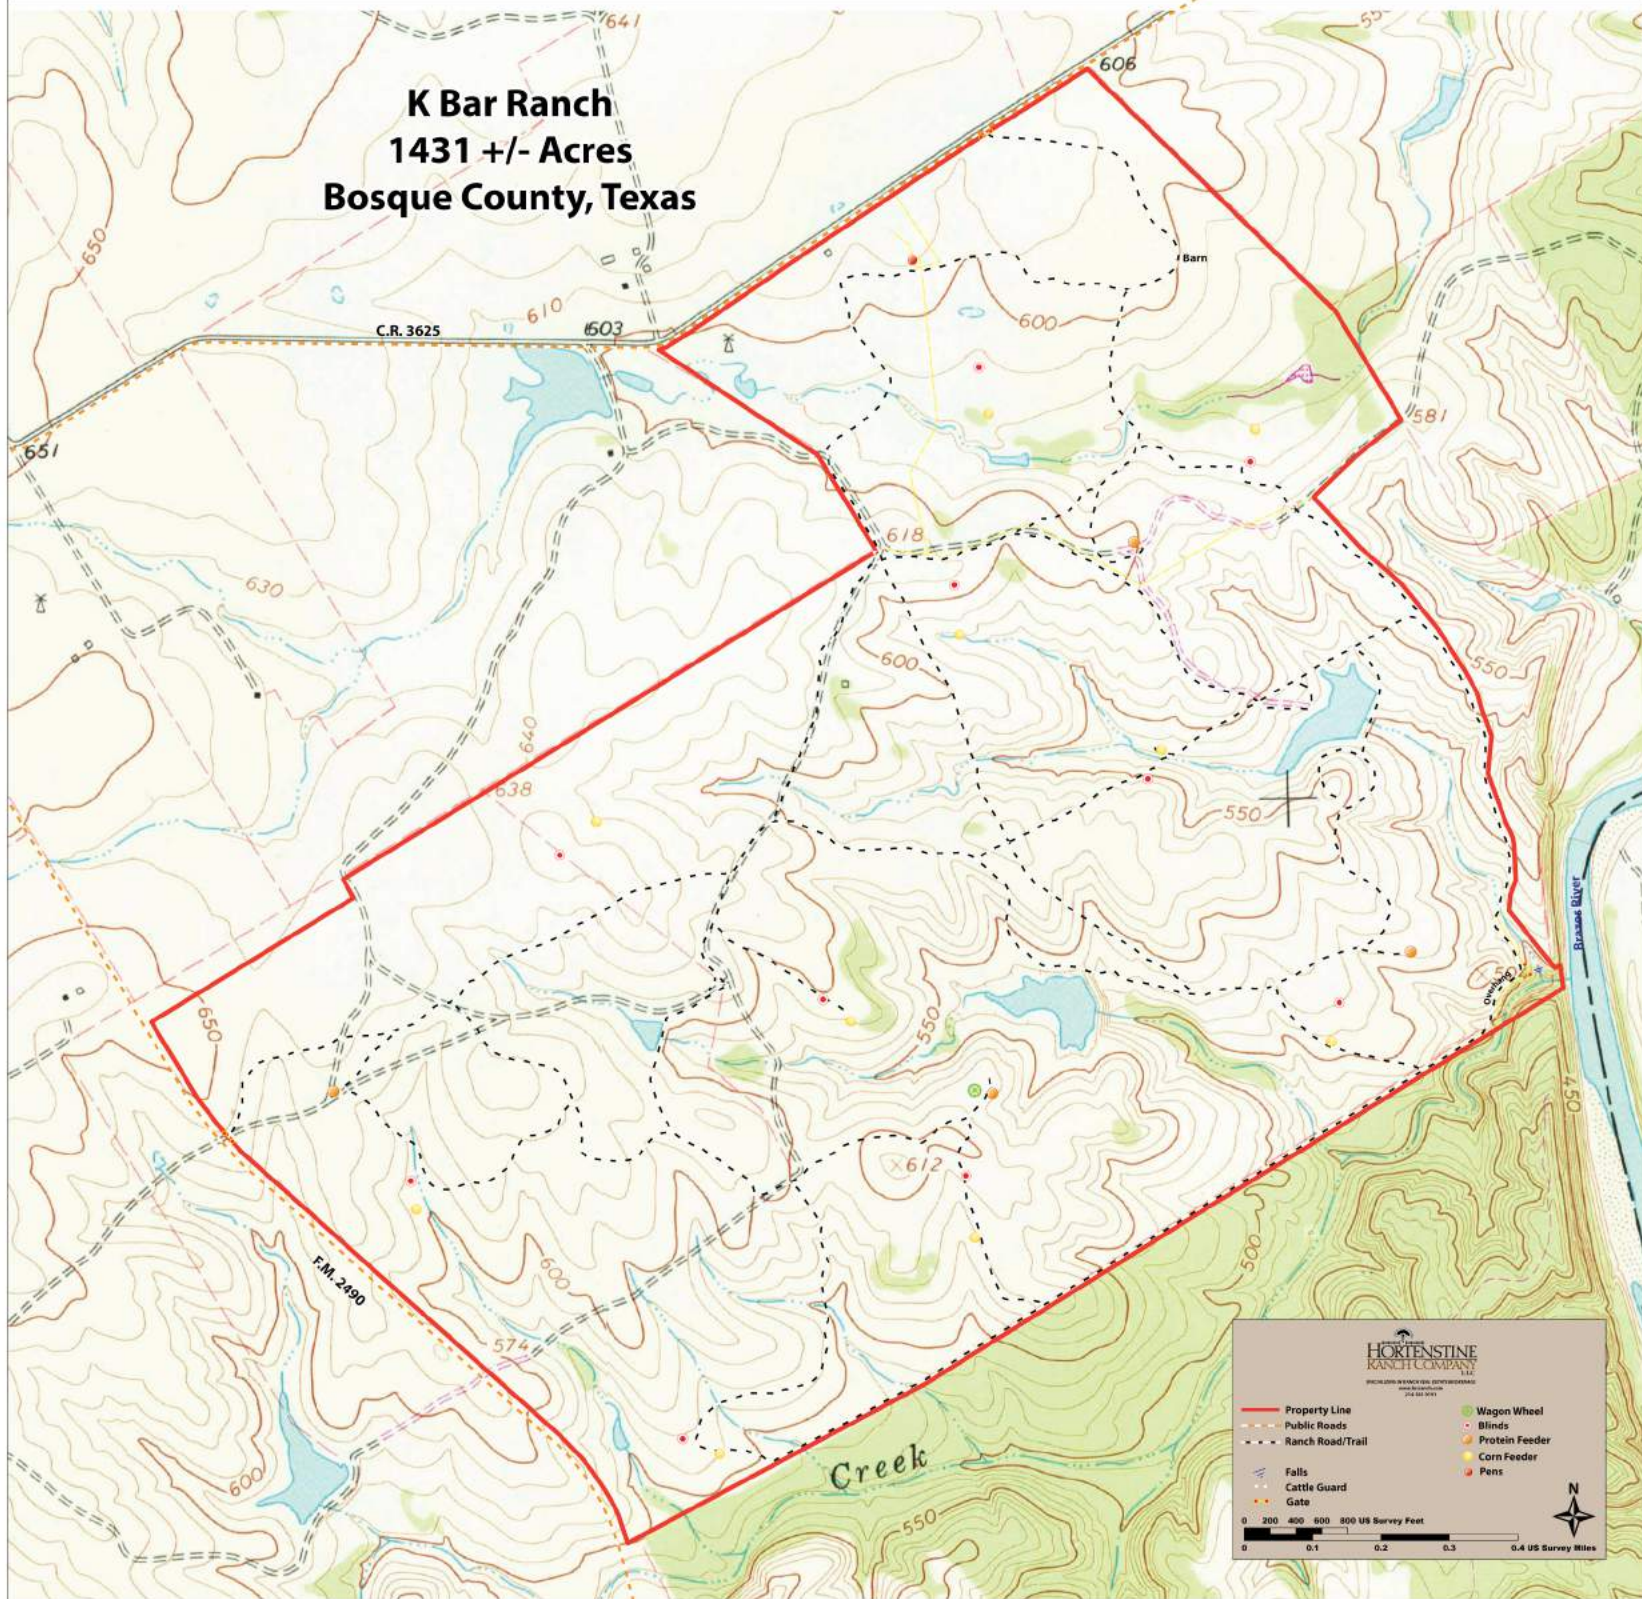

K Bar Ranch 1431 +/- Acres Bosque County, Texas

HORTENSTINE RANCH COMPANY
PROFESSIONAL RANCH AND DEVELOPMENT SERVICES
1100 W. BROADWAY
DALLAS, TEXAS 75203
(214) 343-9111

—	Property Line	○	Wagon Wheel
—	Public Roads	○	Blinds
—	Ranch Road/Trail	○	Protein Feeder
—	Falls	○	Corn Feeder
—	Cattle Guard	○	Pens
—	Gate		

0 200 400 800 US Survey Feet
0 0.1 0.2 0.3 0.4 US Survey Miles

N