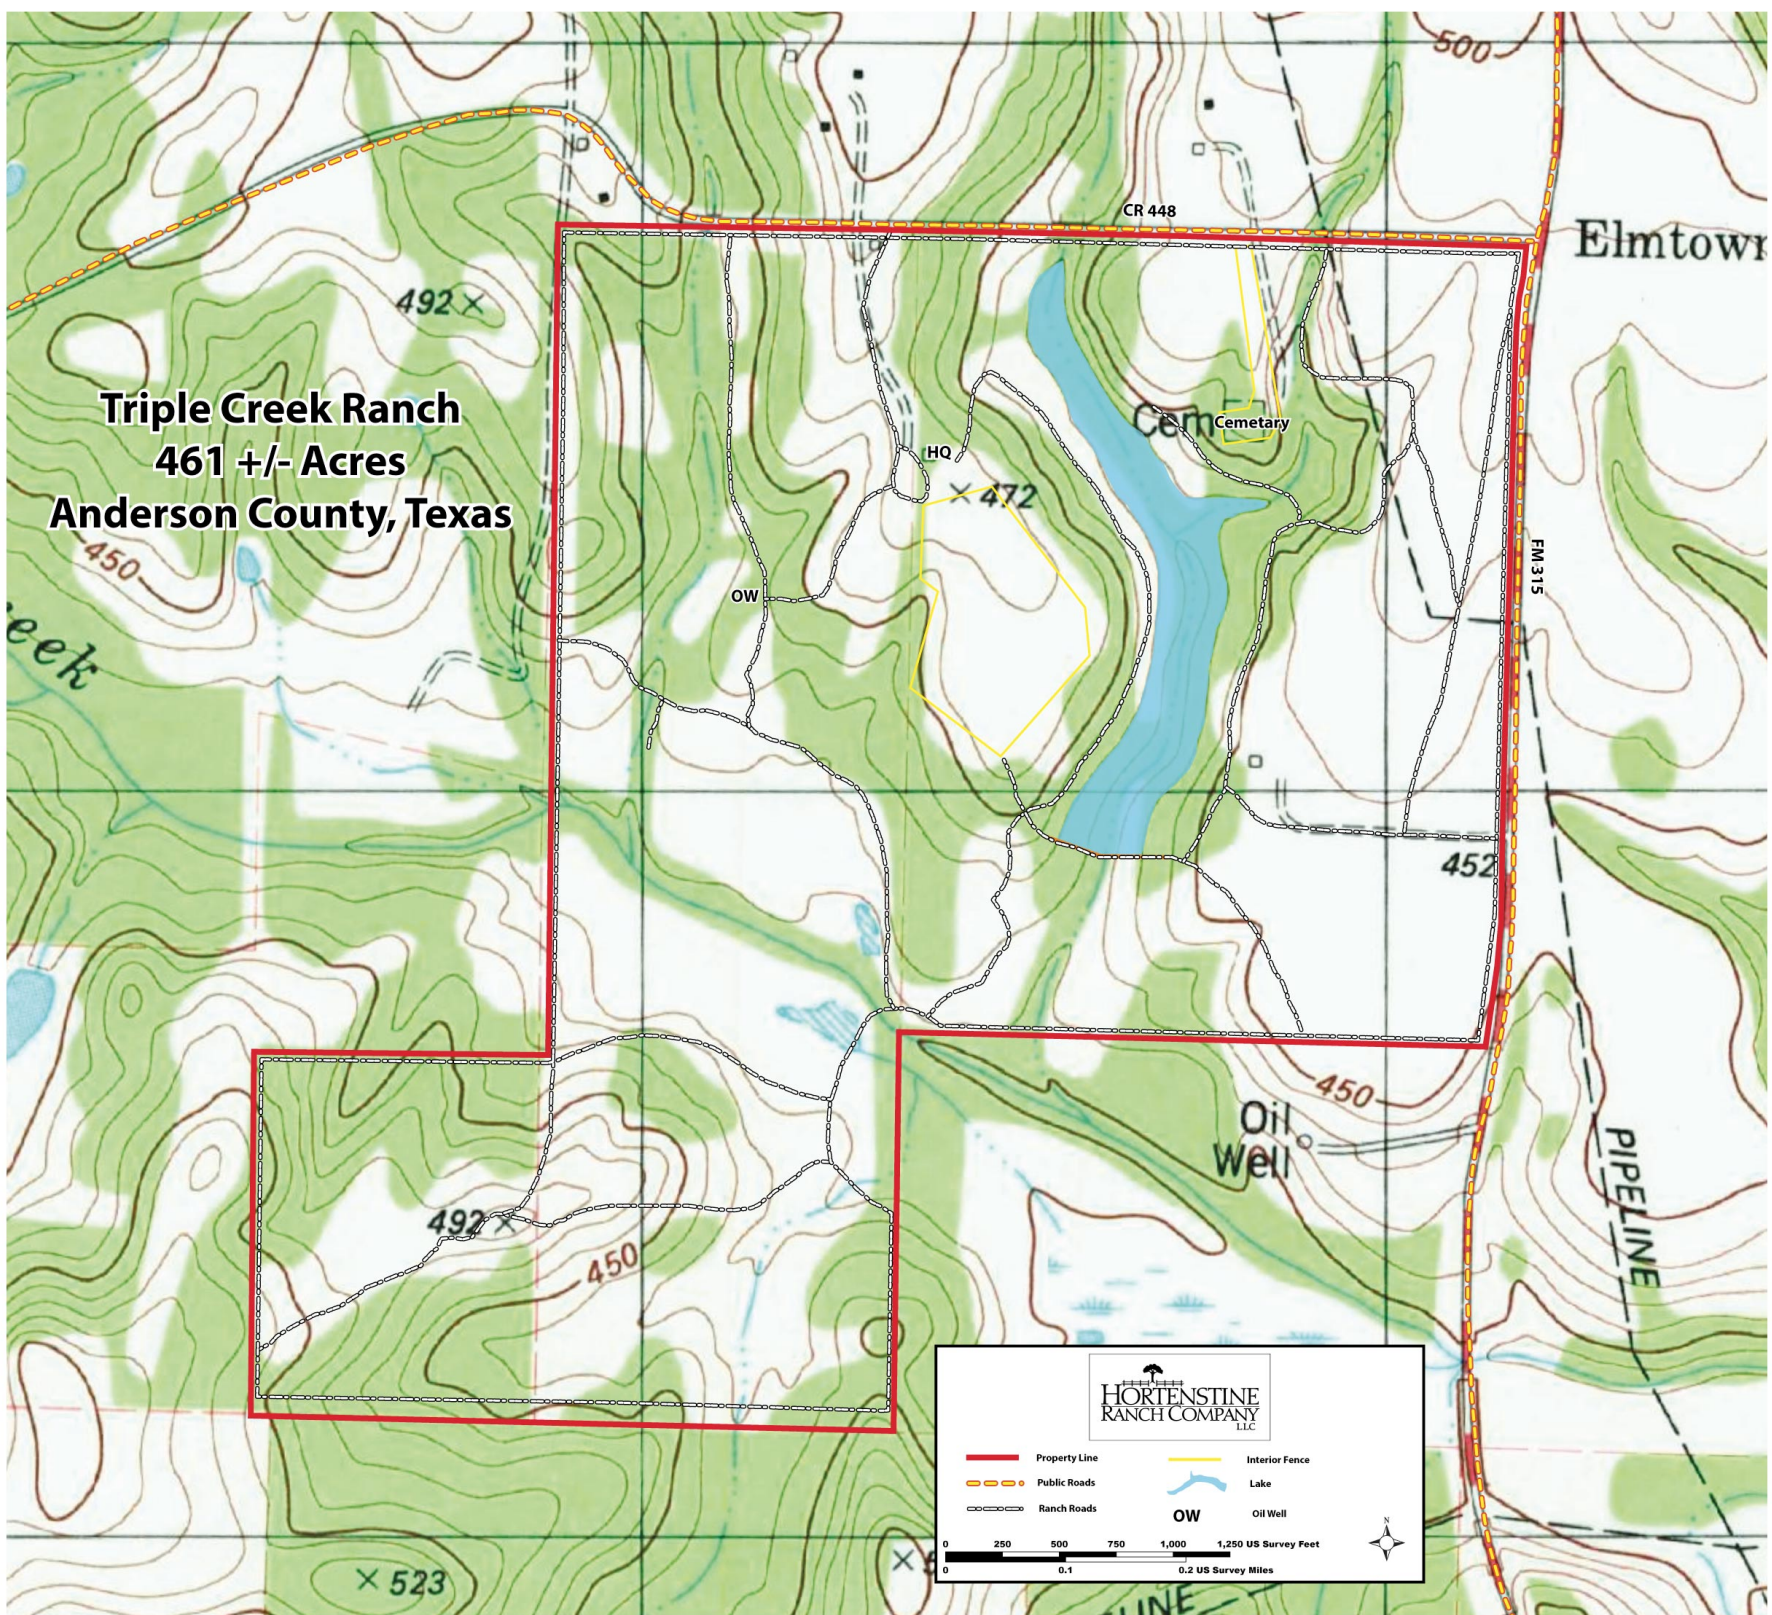

Triple Creek Ranch
461 +/- Acres
Anderson County, Texas

HORTENSTINE RANCH COMPANY LLC

Property Line	Interior Fence
Public Roads	Lake
Ranch Roads	Oil Well

0 250 500 750 1,000 1,250 US Survey Feet
0 0.1 0.2 US Survey Miles