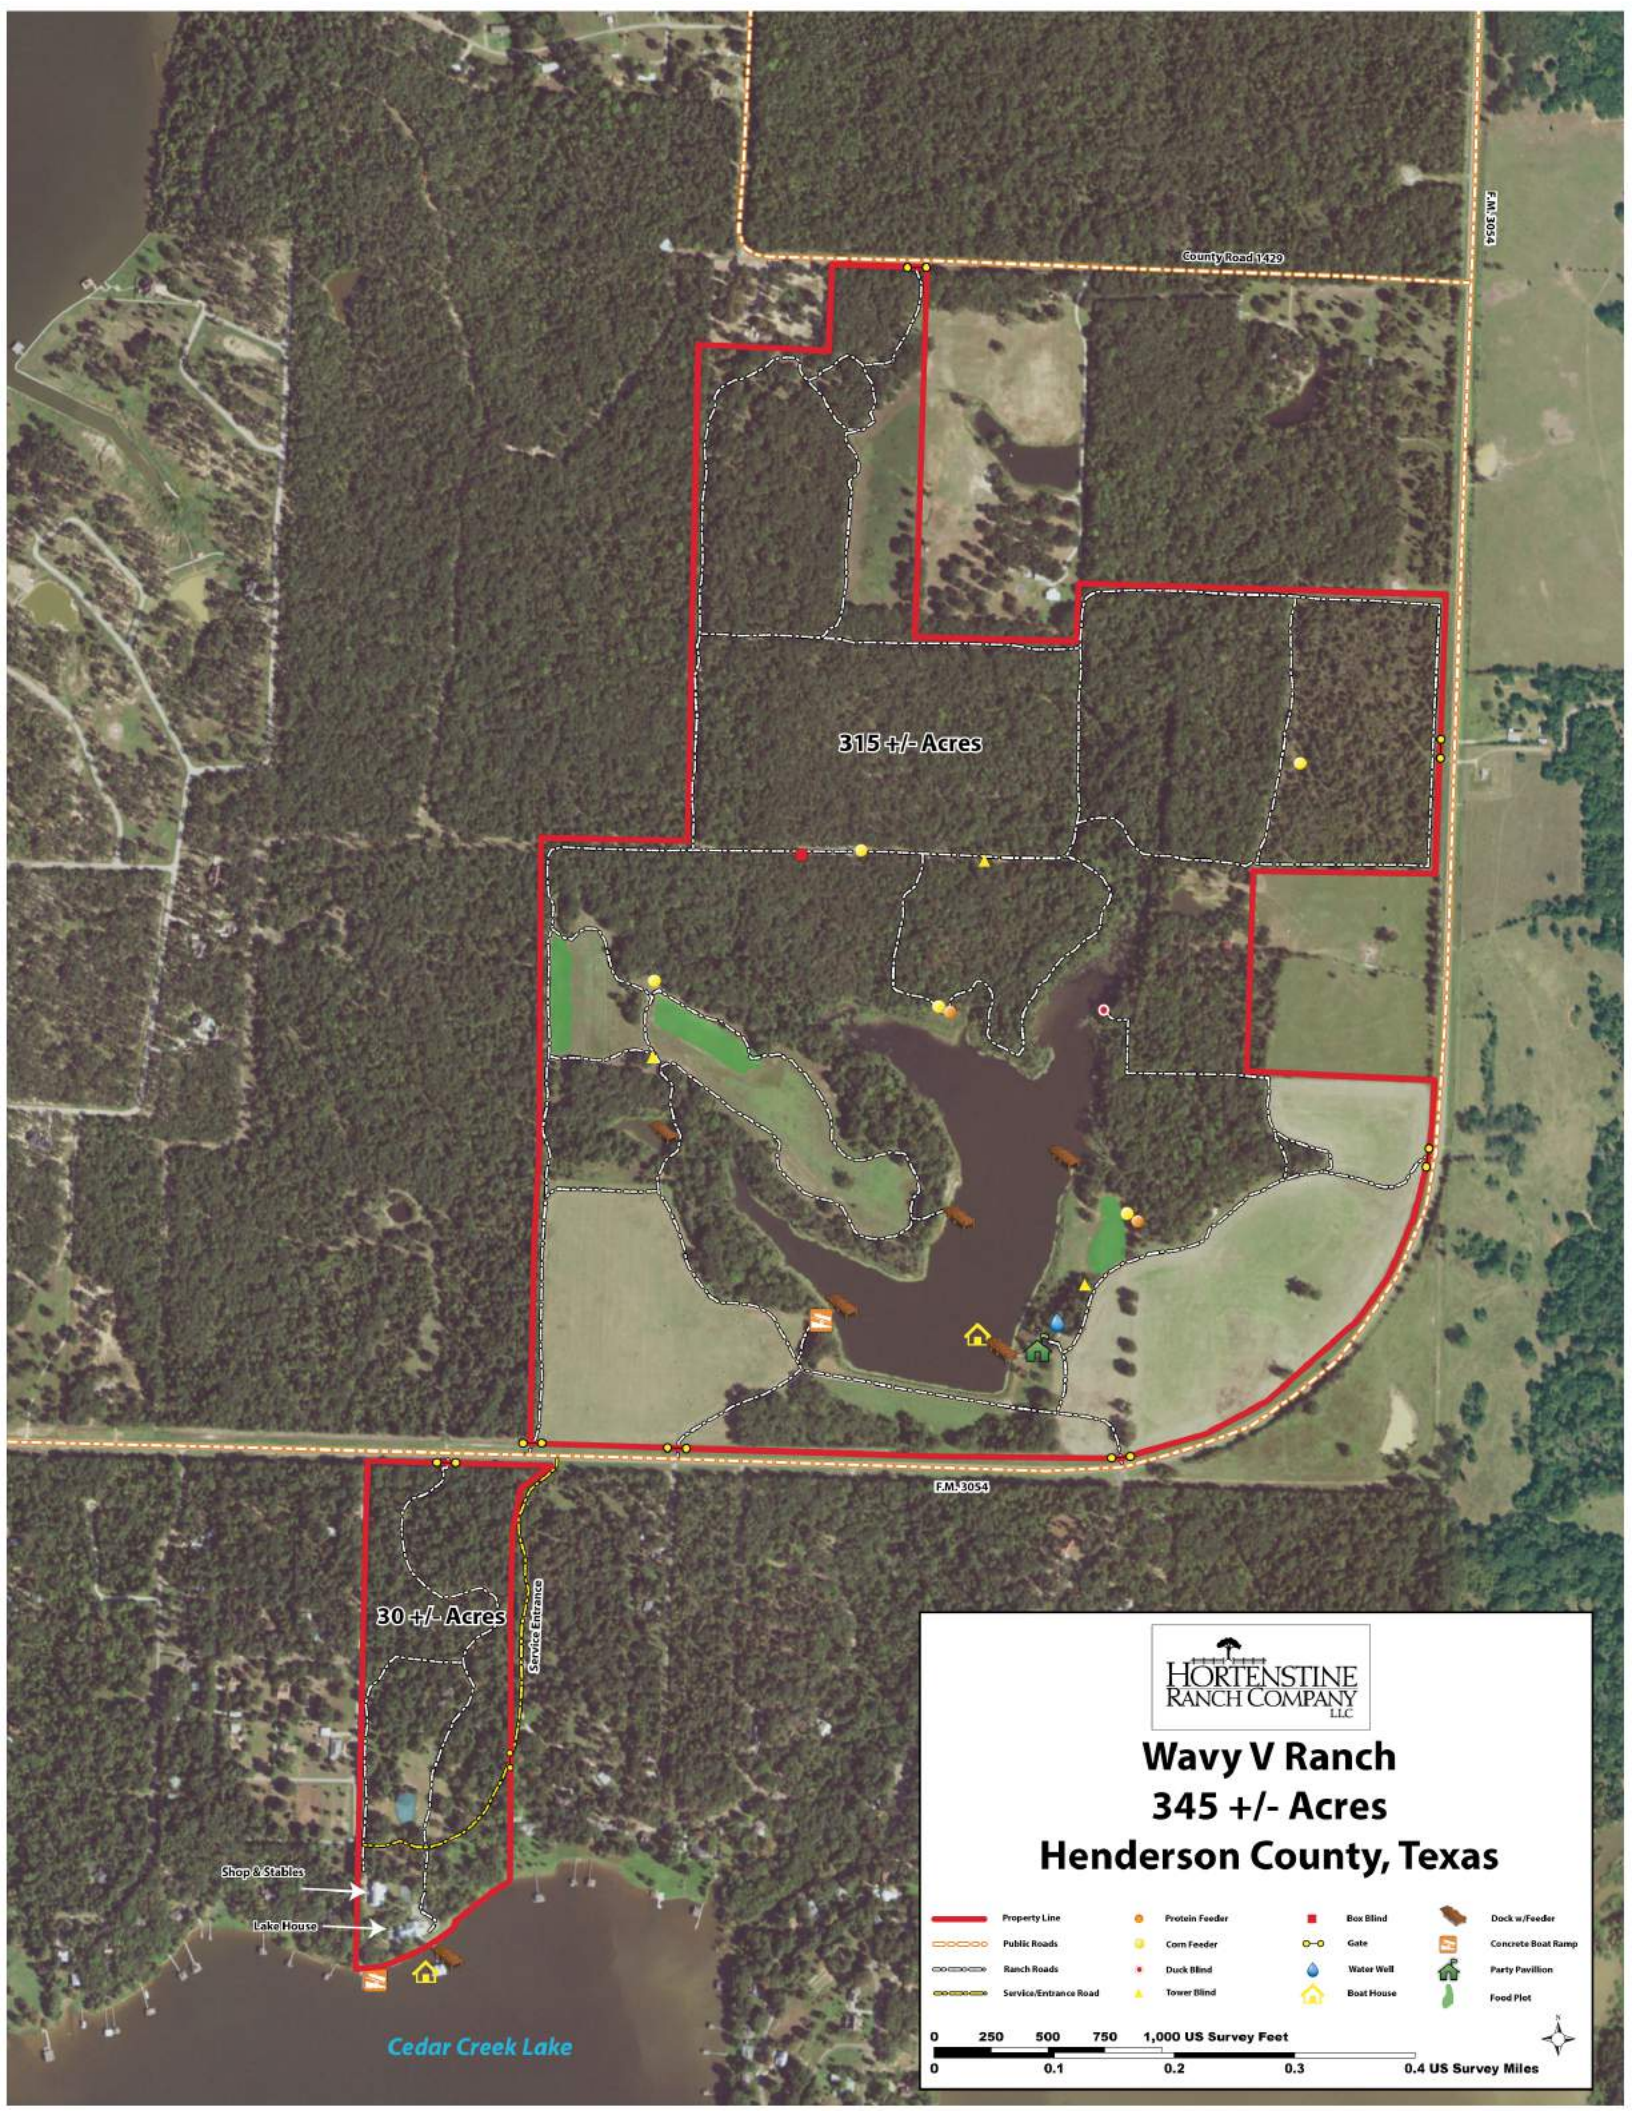

RANCH

LAKE HOUSE

County Road 1429

F.M. 3034

315 +/- Acres

F.M. 3034

30 +/- Acres

Service Entrance

Shop & Stables
Lake House

Cedar Creek Lake

Wavy V Ranch 345 +/- Acres Henderson County, Texas

- Property Line
- Protein Feeder
- Box Blind
- Dock w/Feeder
- Public Roads
- Corn Feeder
- Gate
- Ranch Roads
- Duck Blind
- Water Well
- Service/Entrance Road
- ▲ Tower Blind
- Boat House
- Concrete Boat Ramp
- Party Pavilion
- Food Plot

315 +/- Acres

30 +/- Acres

3054

Wavy V Ranch 345 +/- Acres Henderson County, Texas

- Property Line
- Protein Feeder
- Box Blind
- Dock w/Feeder
- Corn Feeder
- Gate
- Concrete Boat Ramp
- Public Roads
- Duck Blind
- Water Well
- Party Pavilion
- Ranch Roads
- Tower Blind
- Boat House
- Food Plot
- Service/Entrance Road