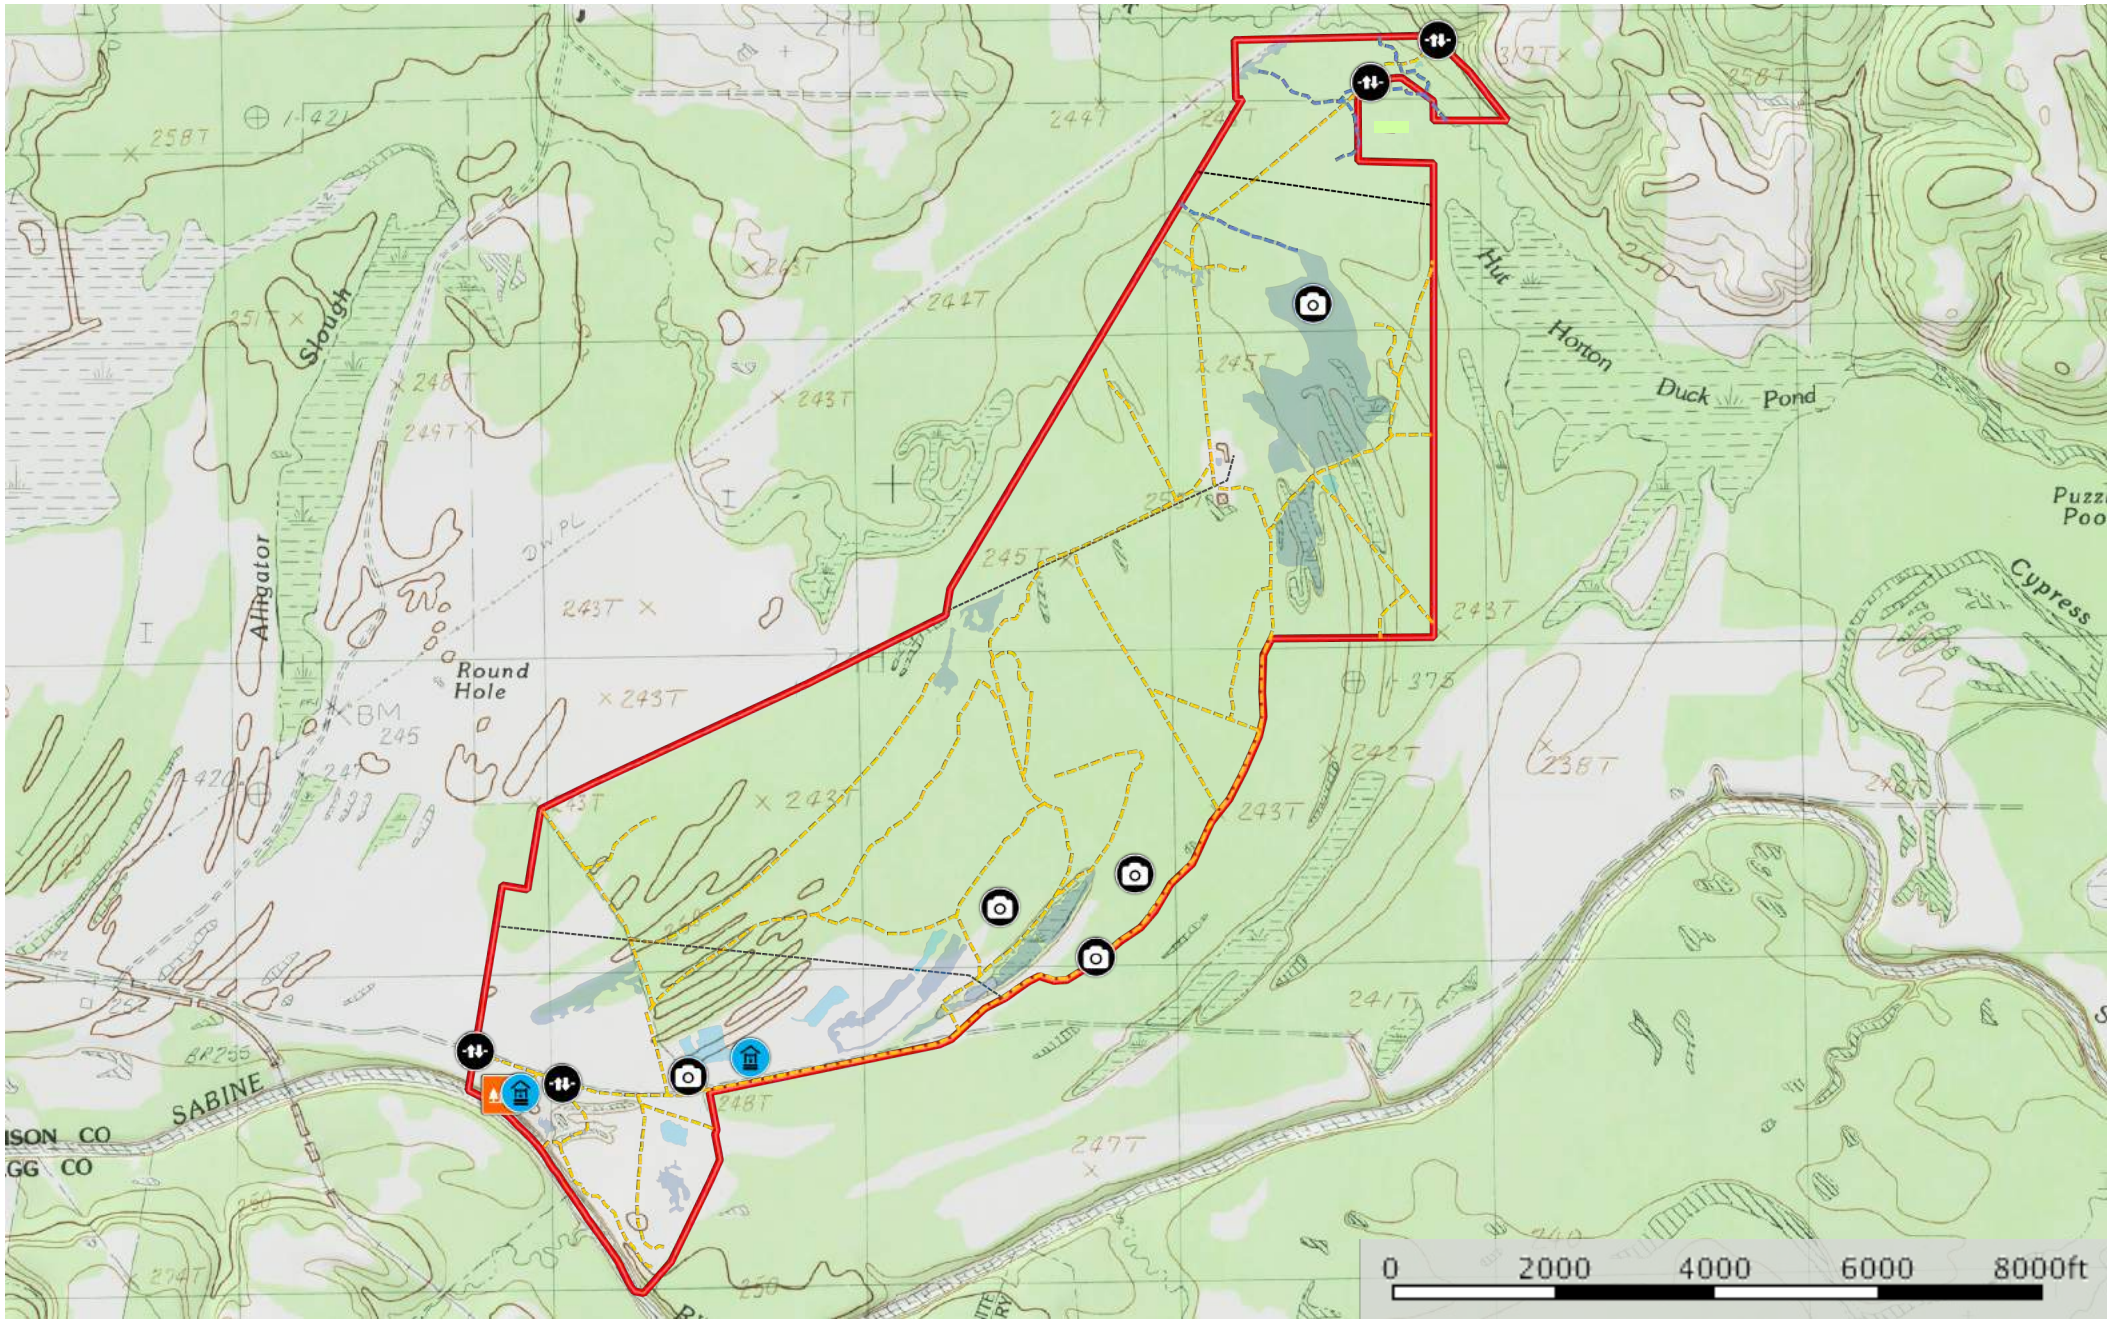

Tally Bottom Ranch

Harrison County, Texas, 1201.04 AC +/-

- Well
- River House
- Photo Point
- Gate
- Stream
- Pipeline
- Transmission Line
- Road / Trail
- Wetland
- Pond / Tank
- Boundary