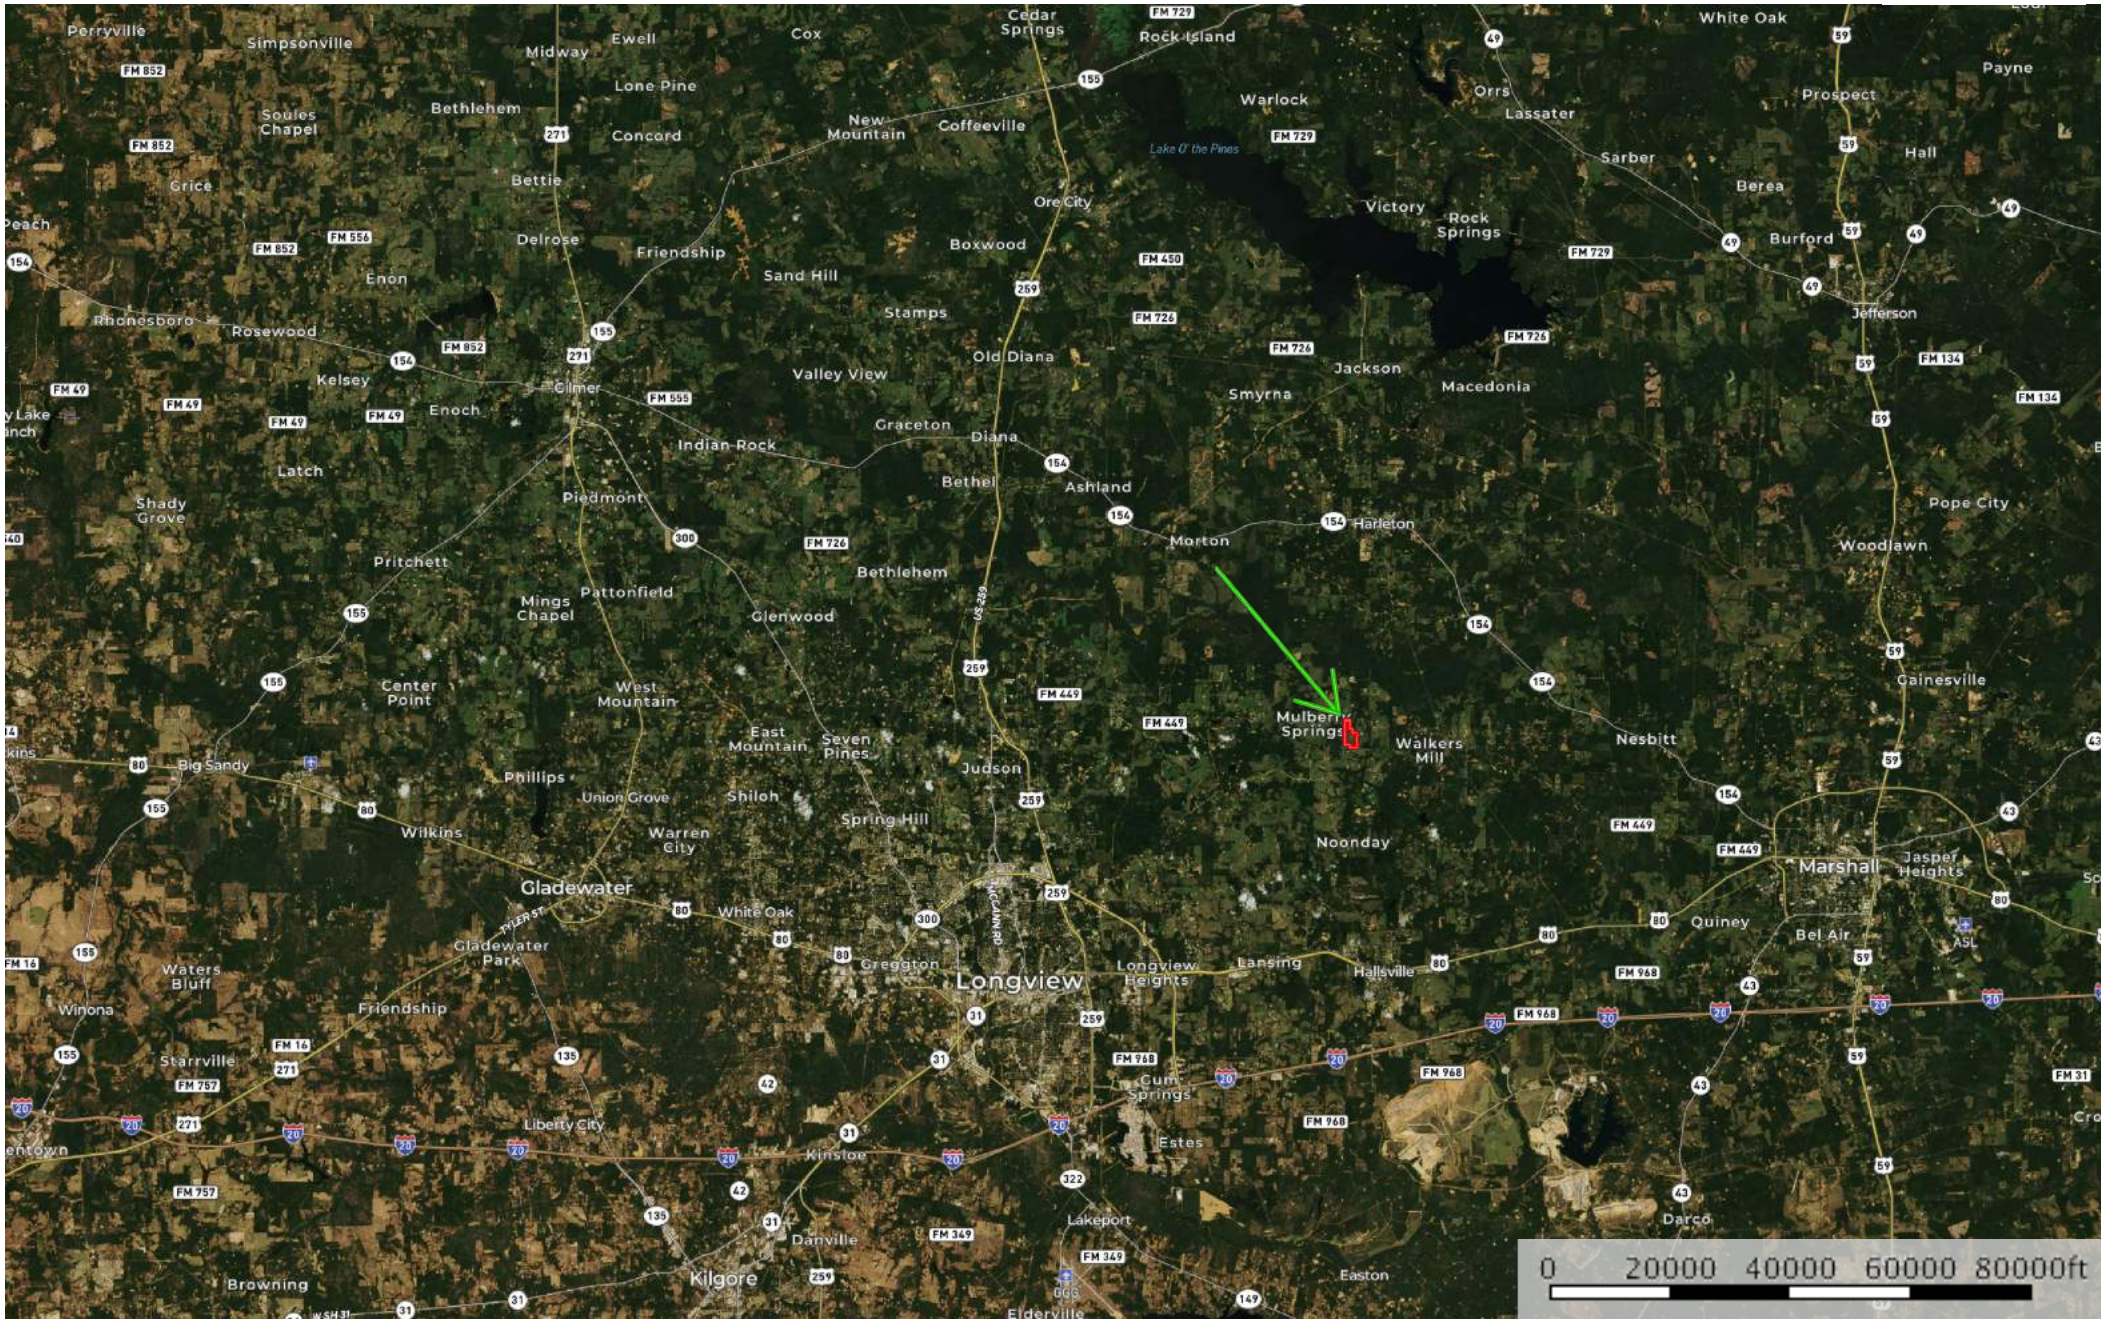

Pine Hill Ranch

Harrison County, Texas, 117.5 AC +/-

 Boundary

Stephen Schwartz
P: (903) 738-7882 stephen@hrcranch.com

 The information contained herein was obtained from sources deemed to be reliable. MapRight Services makes no warranties or guarantees as to the completeness or accuracy thereof.