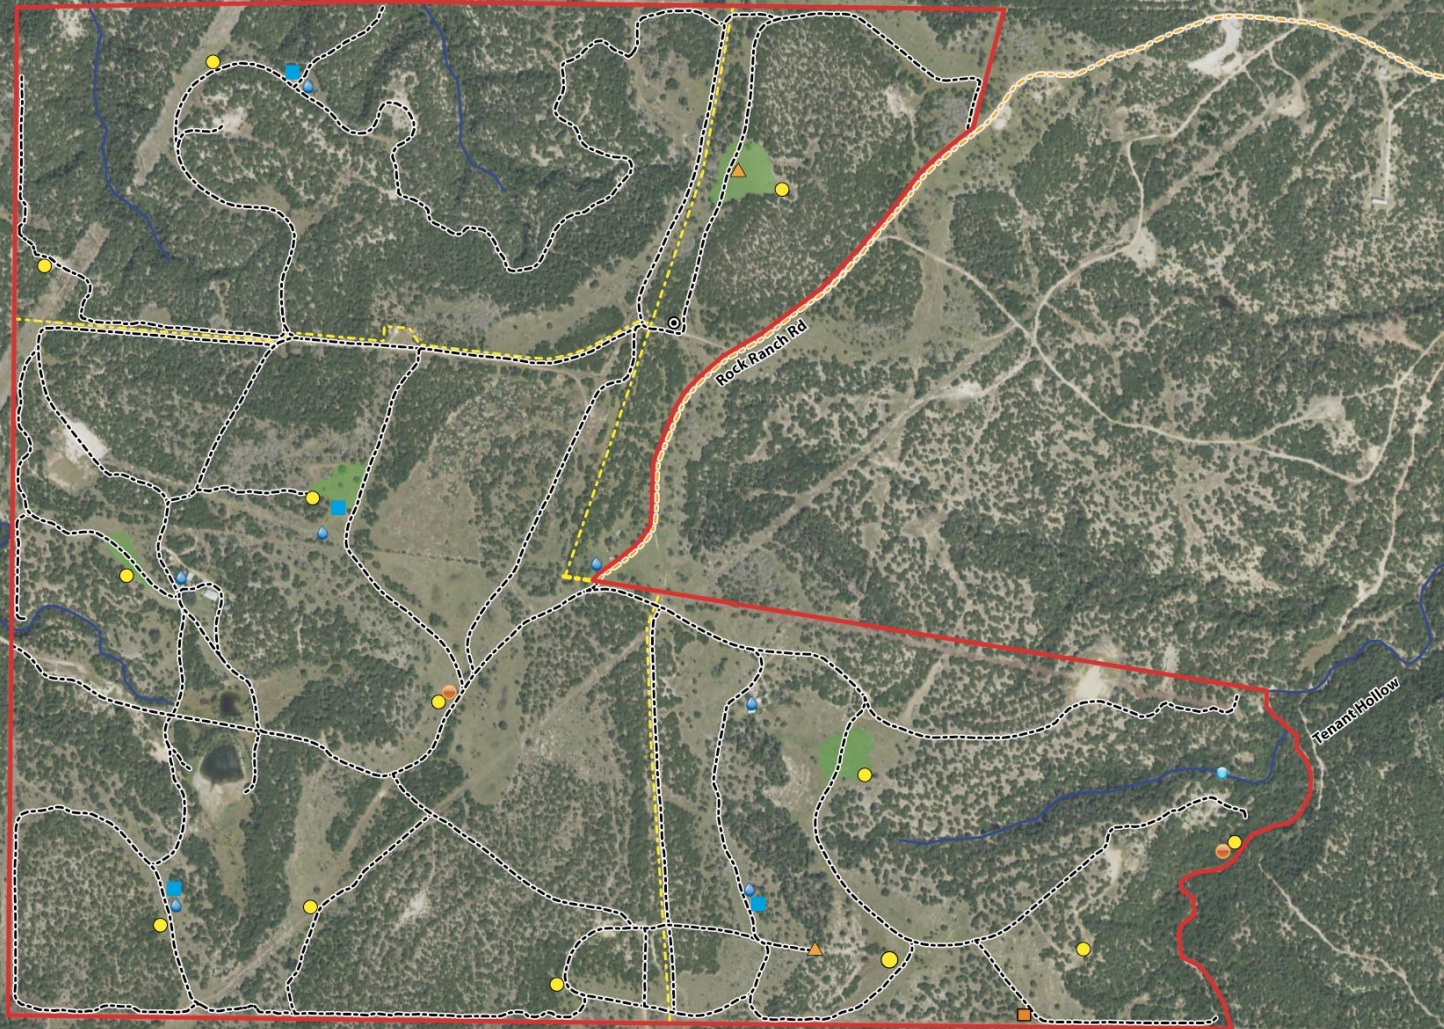

Coronado Canyons Ranch

598.56 +/- Acres
Taylor County, Texas

HORTENSTINE
RANCH COMPANY
LLC

Property Line	Cross Fence	Trough	Tower Blind
Public Roads	Creek	Water Well	Bow Blind
Ranch Roads	Food Plot	Spring	Corn Feeder
		Rifle Range	

0 300 600 900 1,200 US Survey Feet

0 0.1 0.2 0.3 0.4 US Survey Miles