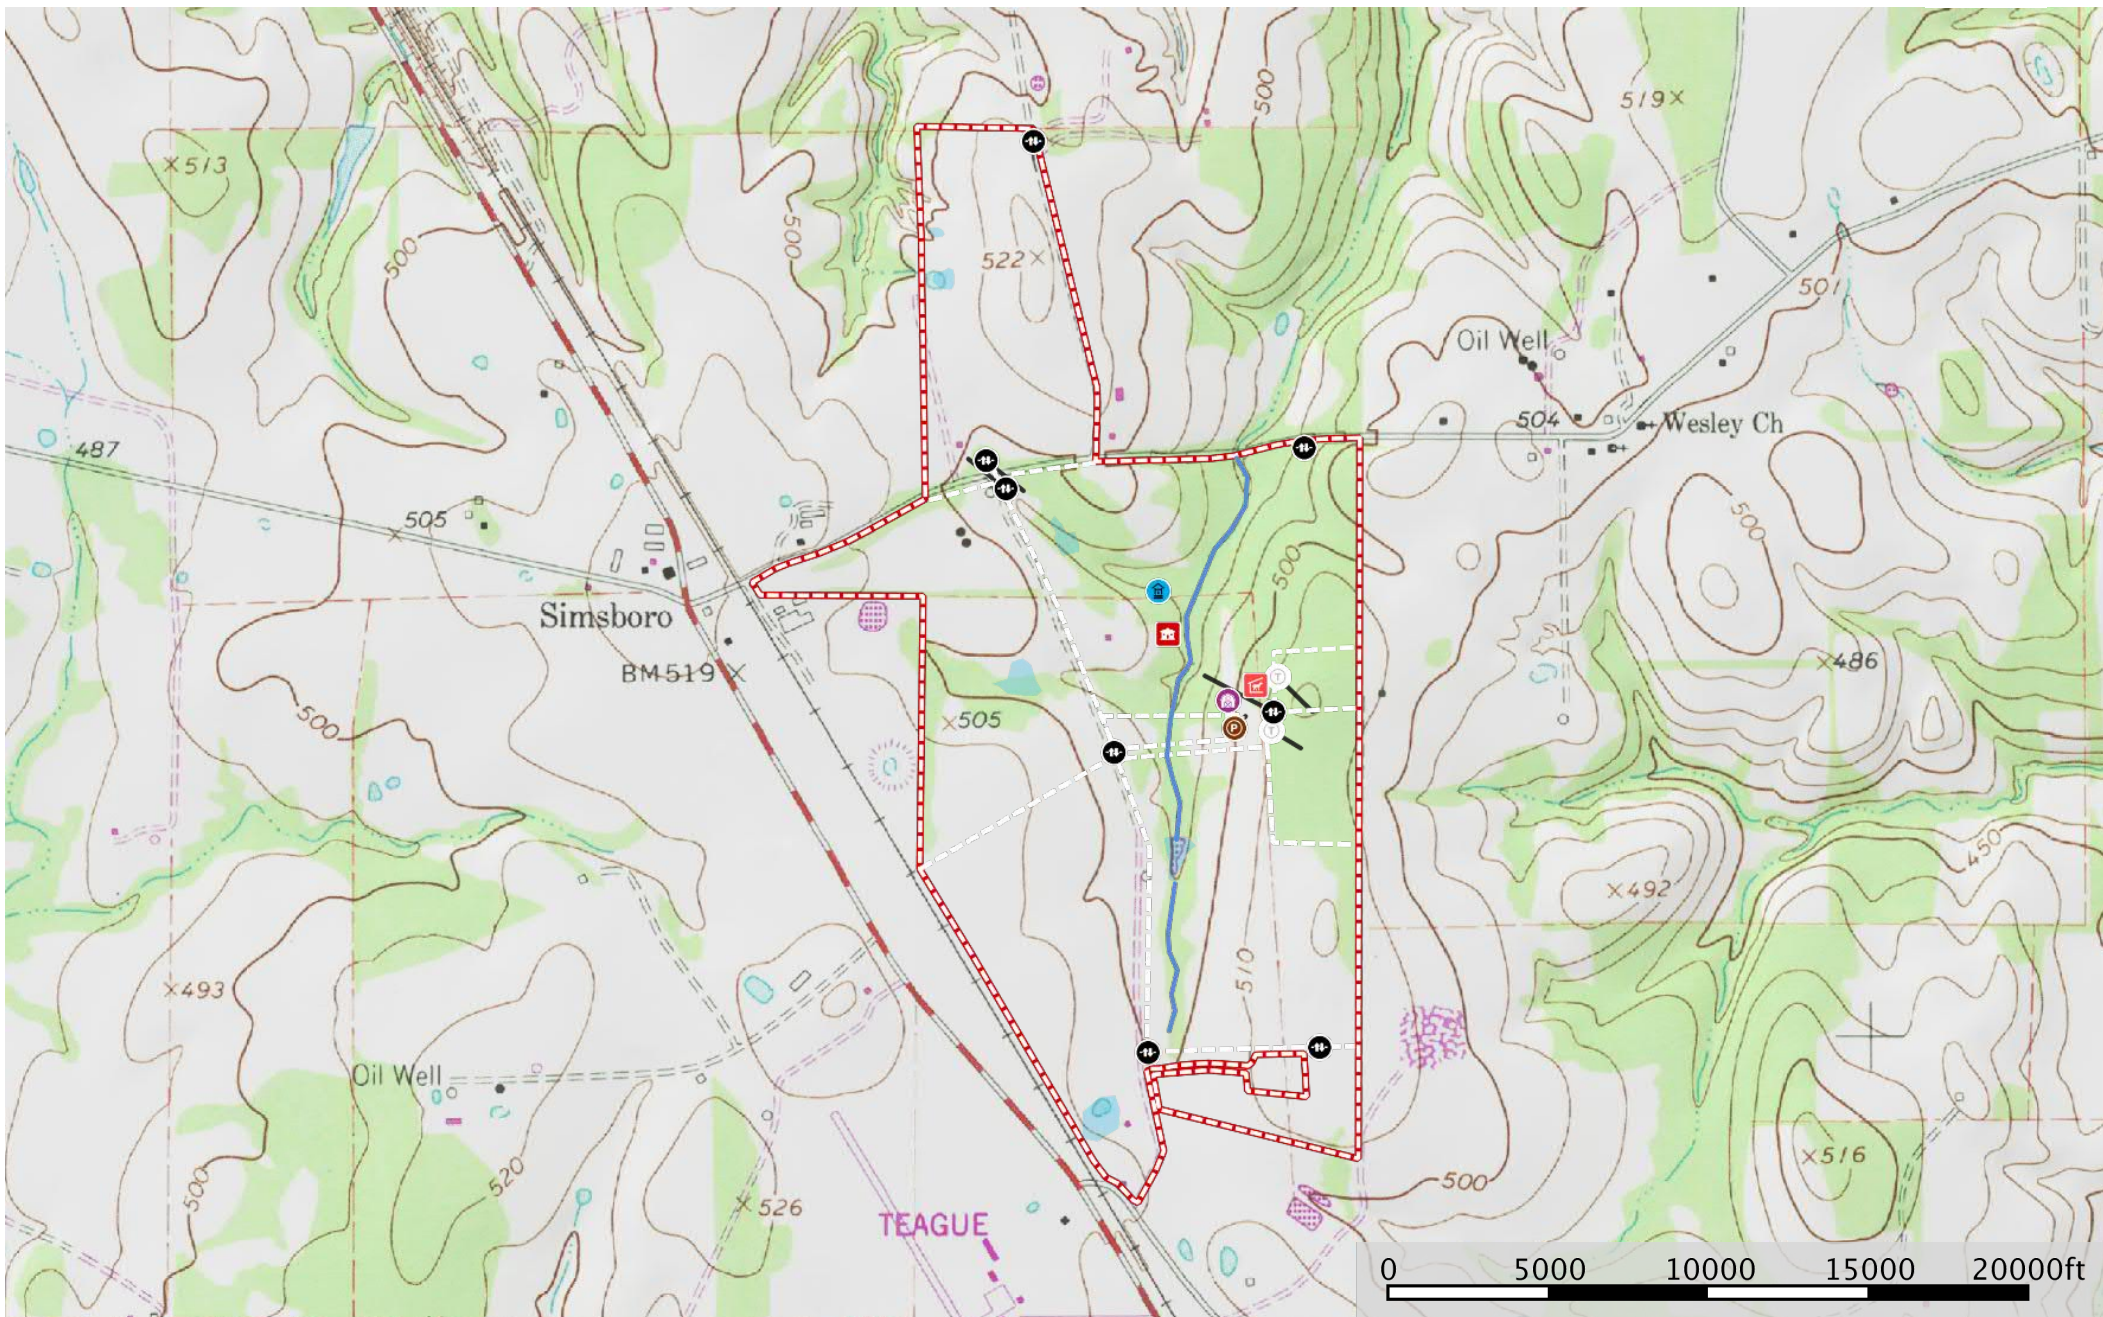

# SPRINGTREE FARMS

Freestone County, Texas, 314 AC +/-

- Gate
- Well
- Main House
- Horse Stall
- Barn
- Pens
- Trough
- River / Creek
- Fence
- Pond / Tank
- Boundary