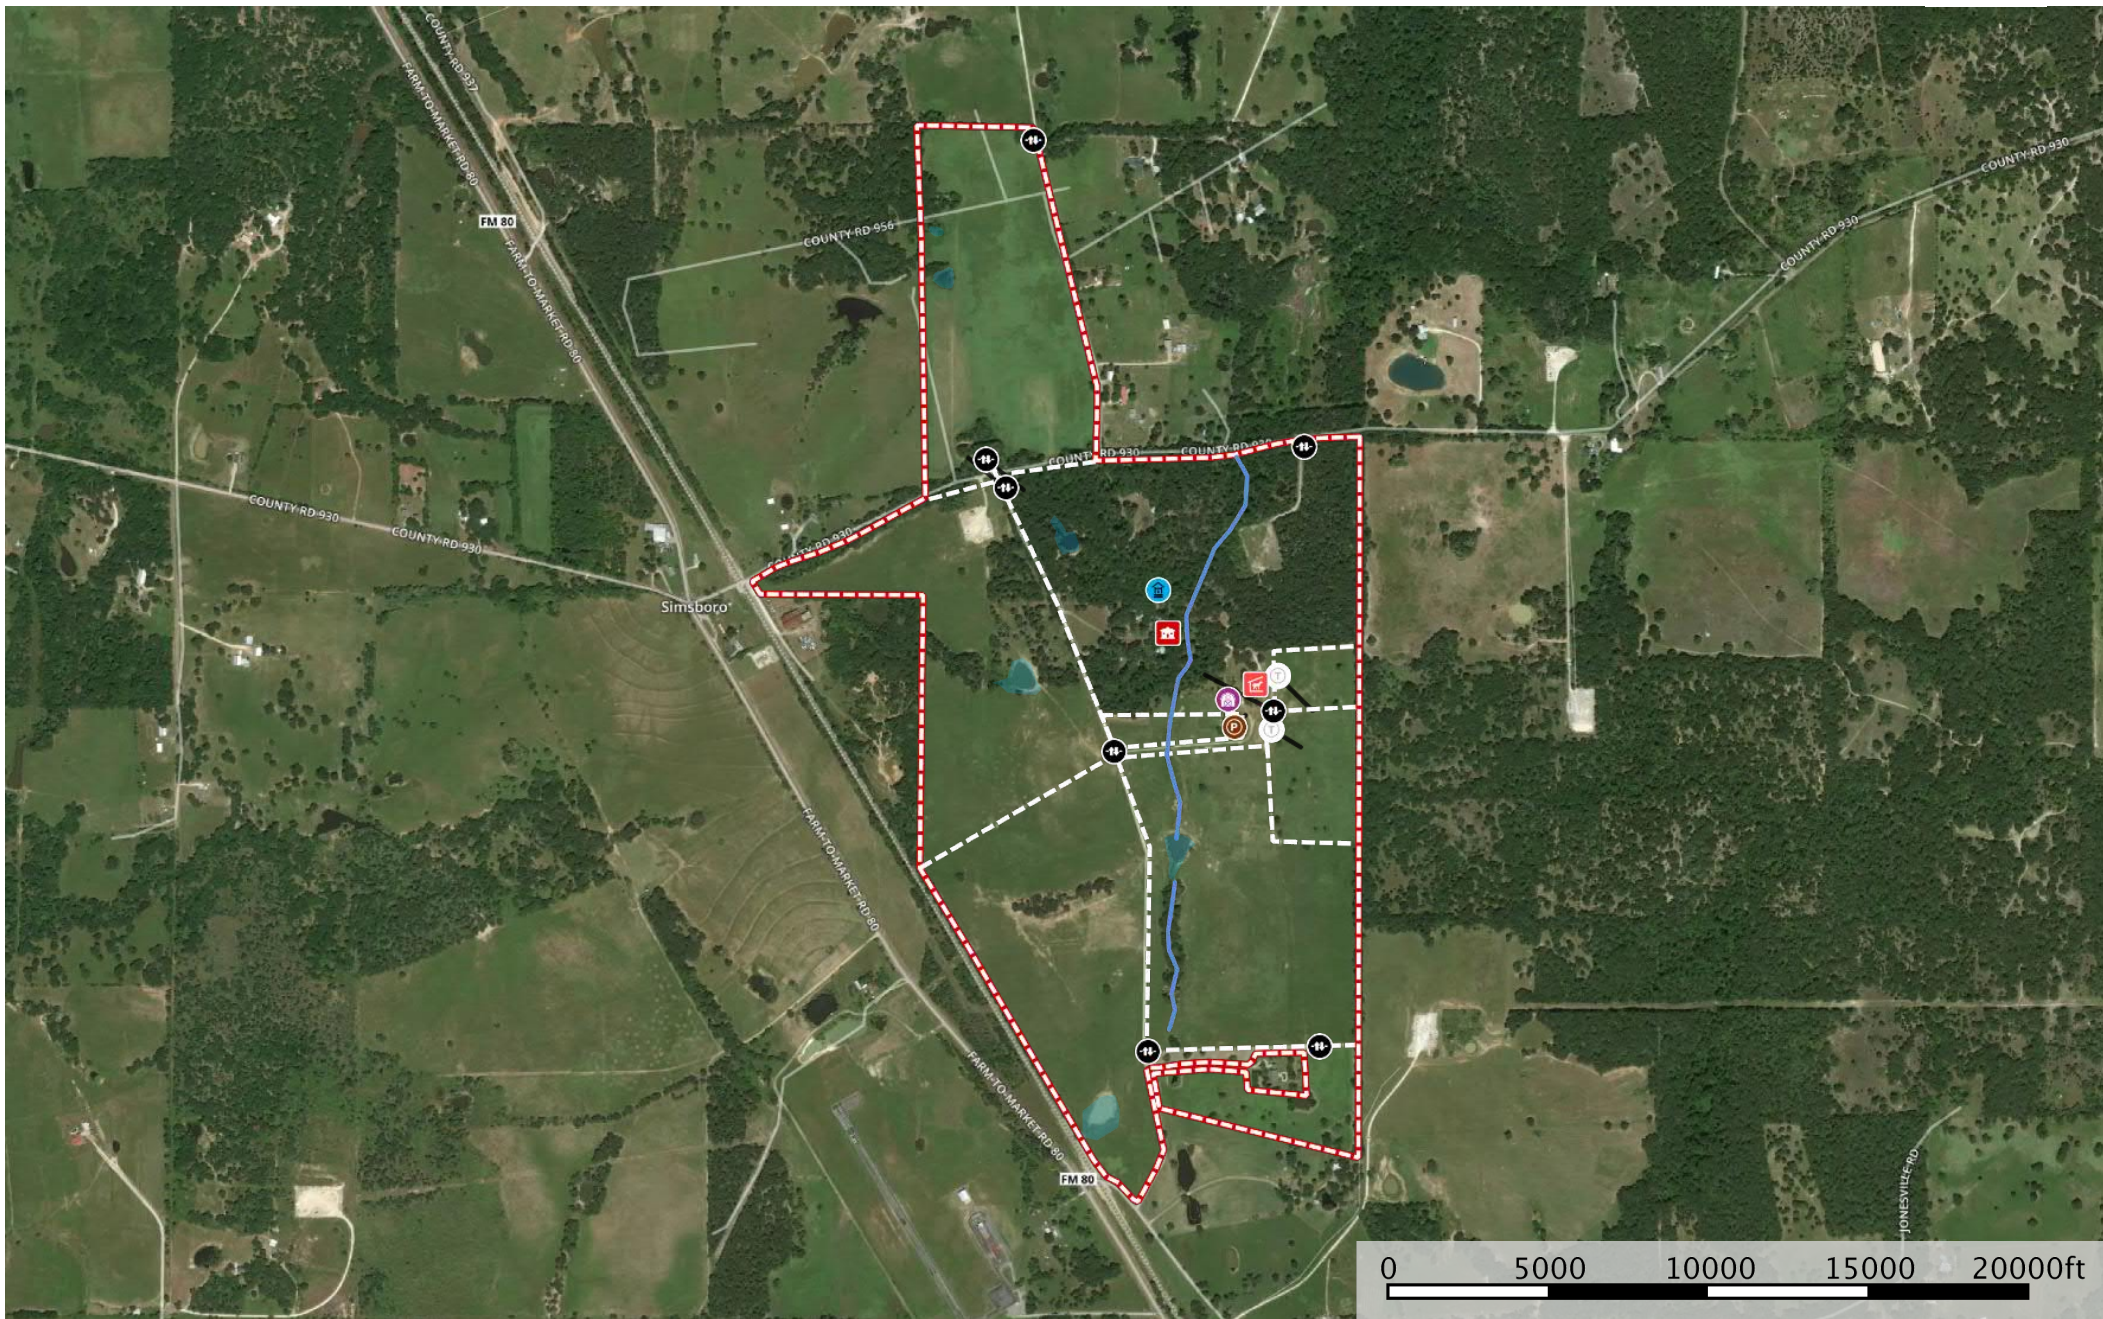

SPRINGTREE FARMS

Freestone County, Texas, 314 AC +/-

- Gate
- Well
- Main House
- Horse Stall
- Barn
- Pens
- Trough
- River / Creek
- Fence
- Pond / Tank
- Boundary