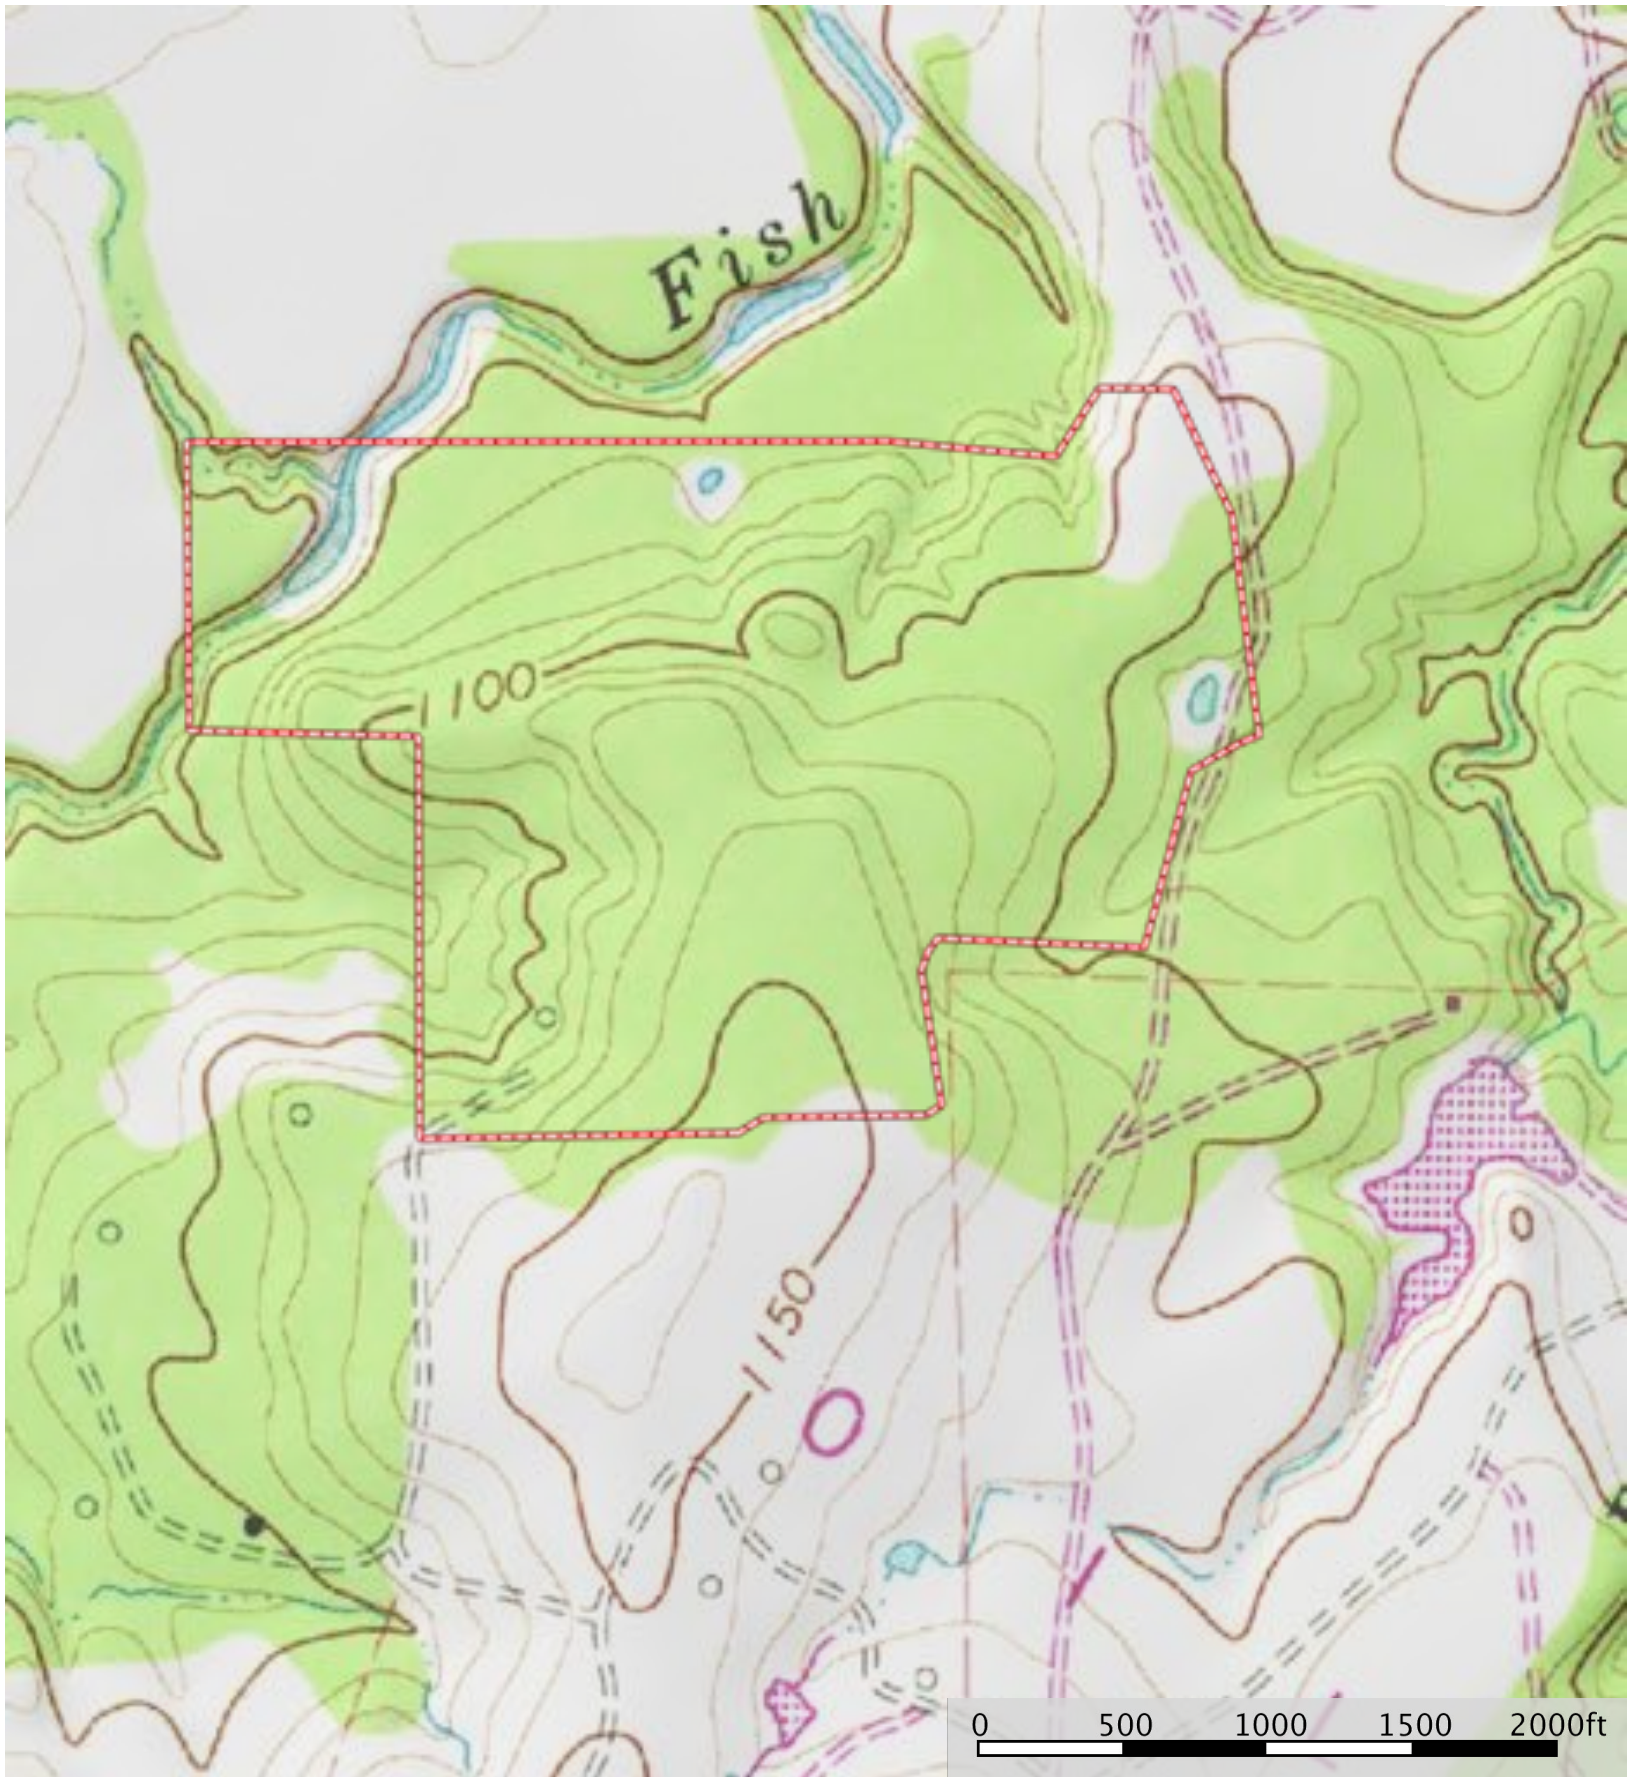

Rocky Ridge Ranch
Young, Texas, 108.39 AC +/-

 Boundary