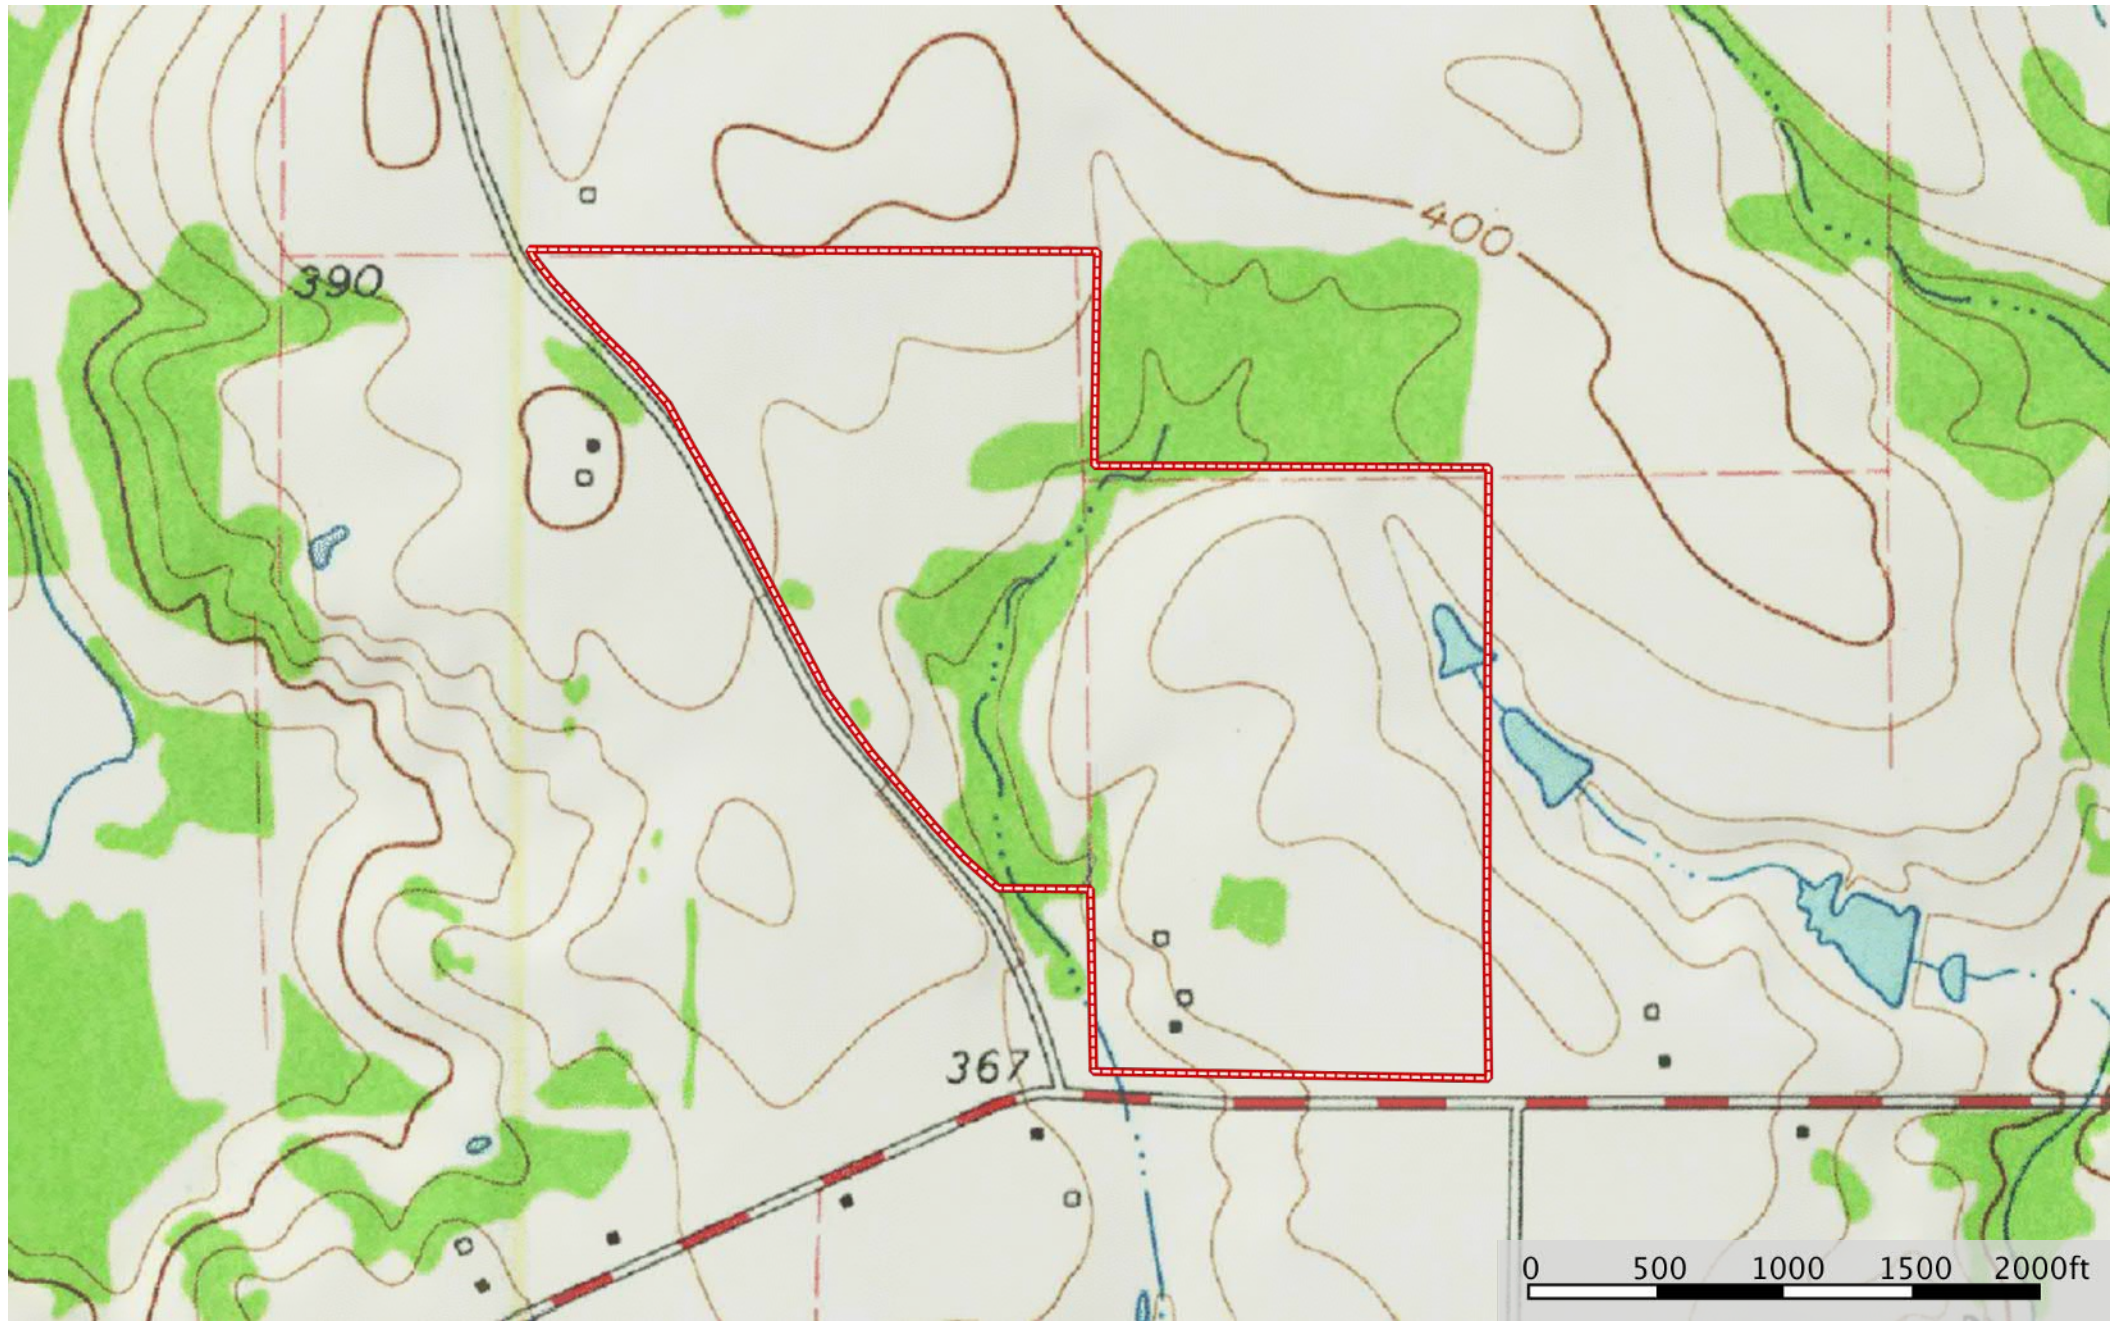

Pecan Lake Ranch Topo Map
Camp County, Texas, 113.0 AC +/-

 Boundary