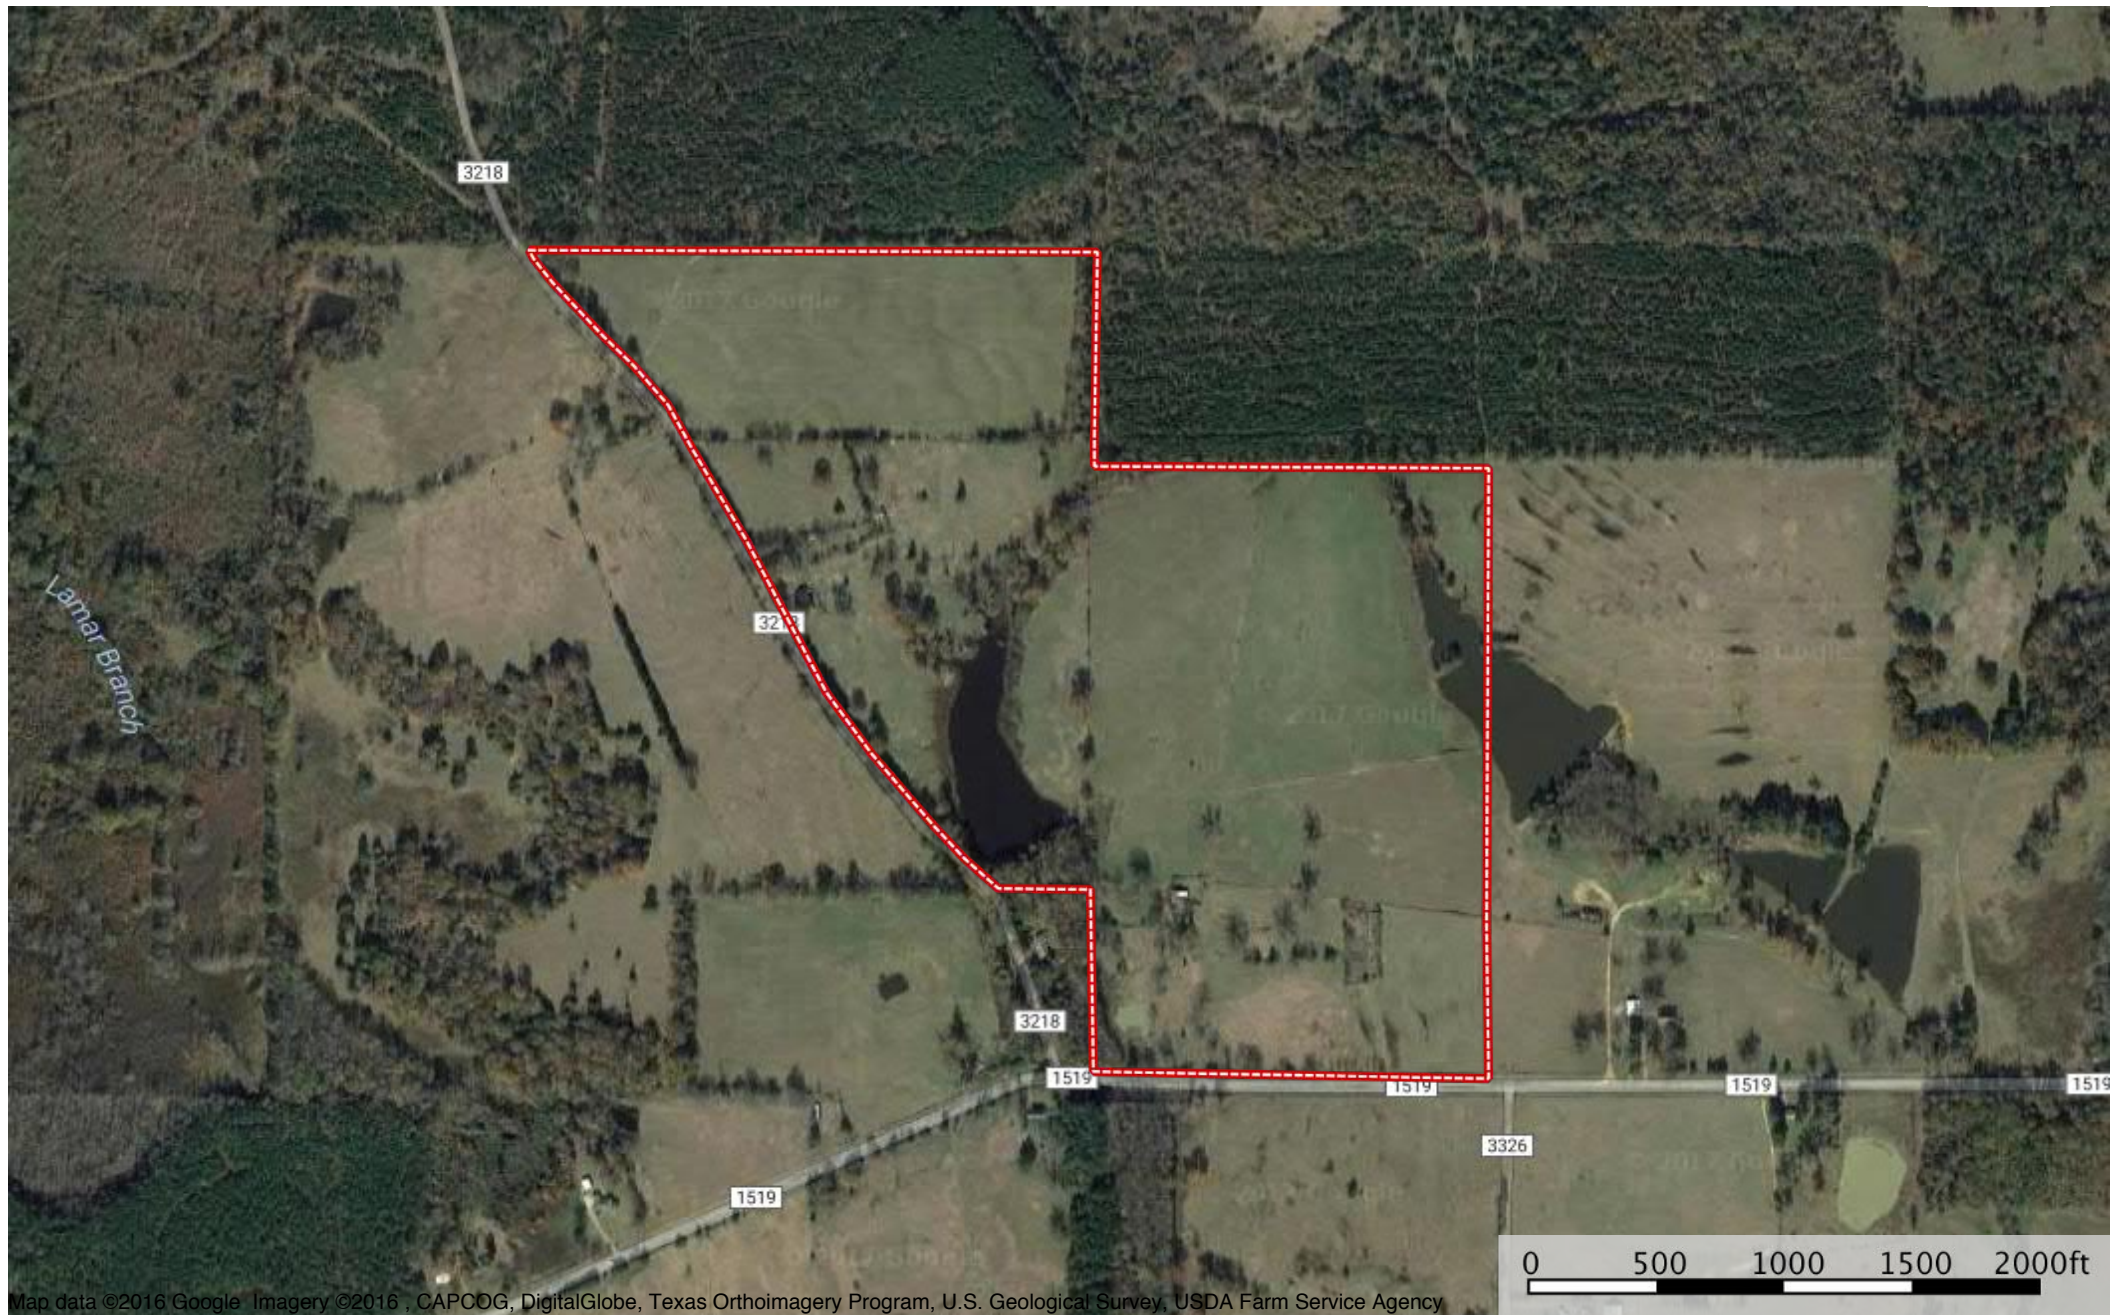

Pecan Lake Ranch

Camp County, Texas, 113.0 AC +/-

 Boundary