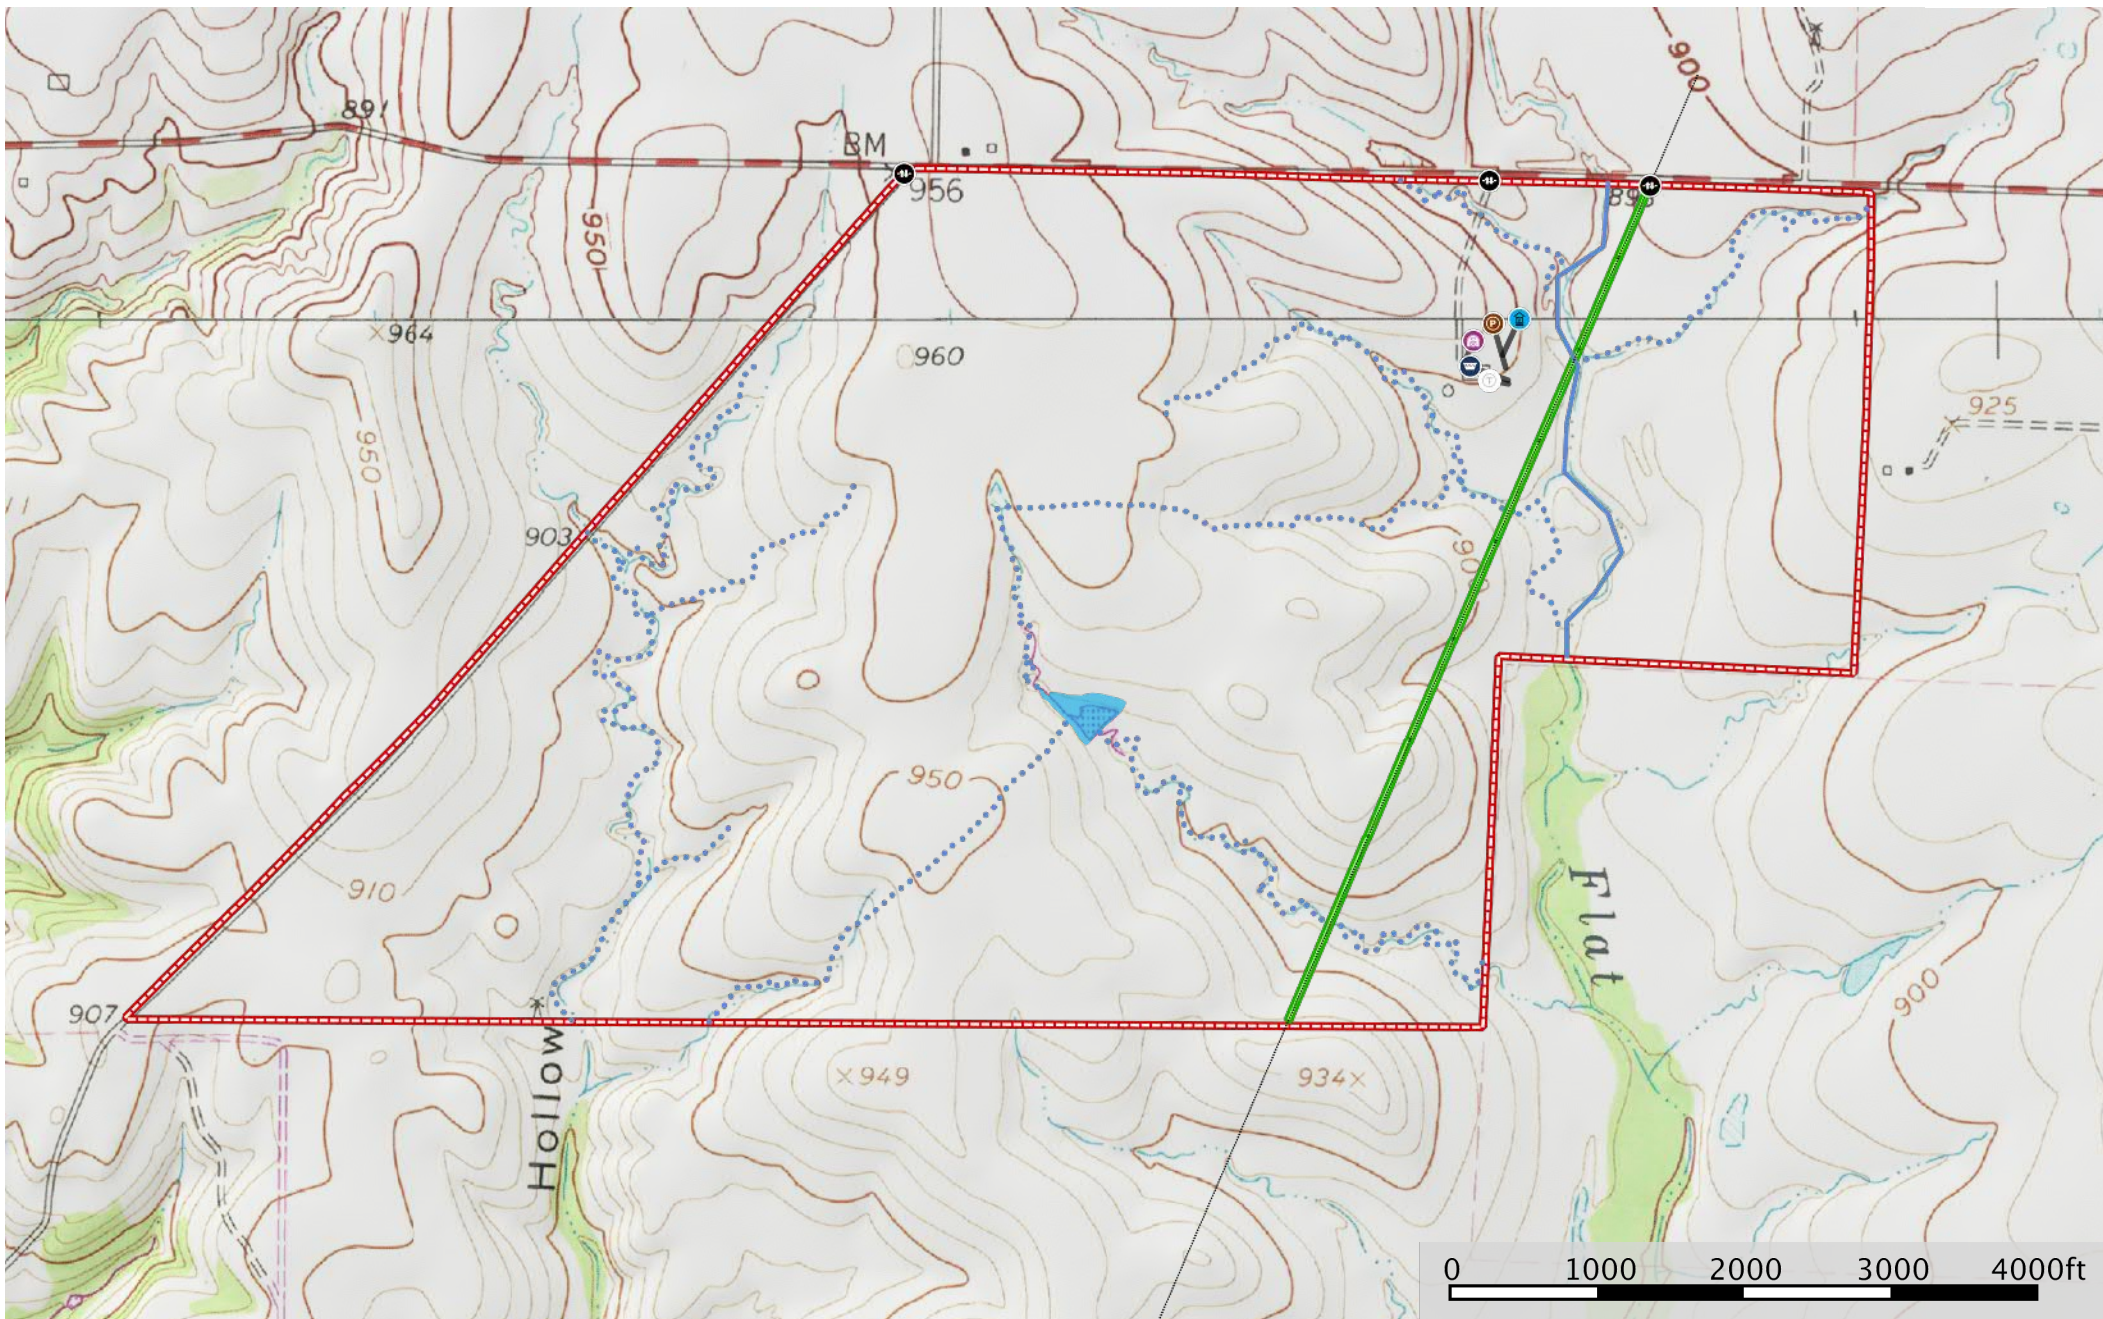

# Bonner Pasture

Cooke County, Texas, 729.0 AC +/-

- Water Storage Tank
- Barn
- Well
- Pens
- Trough
- Gate
- Transmission Line
- River / Creek
- Pipeline
- Stream
- Boundary
- Pond / Tank