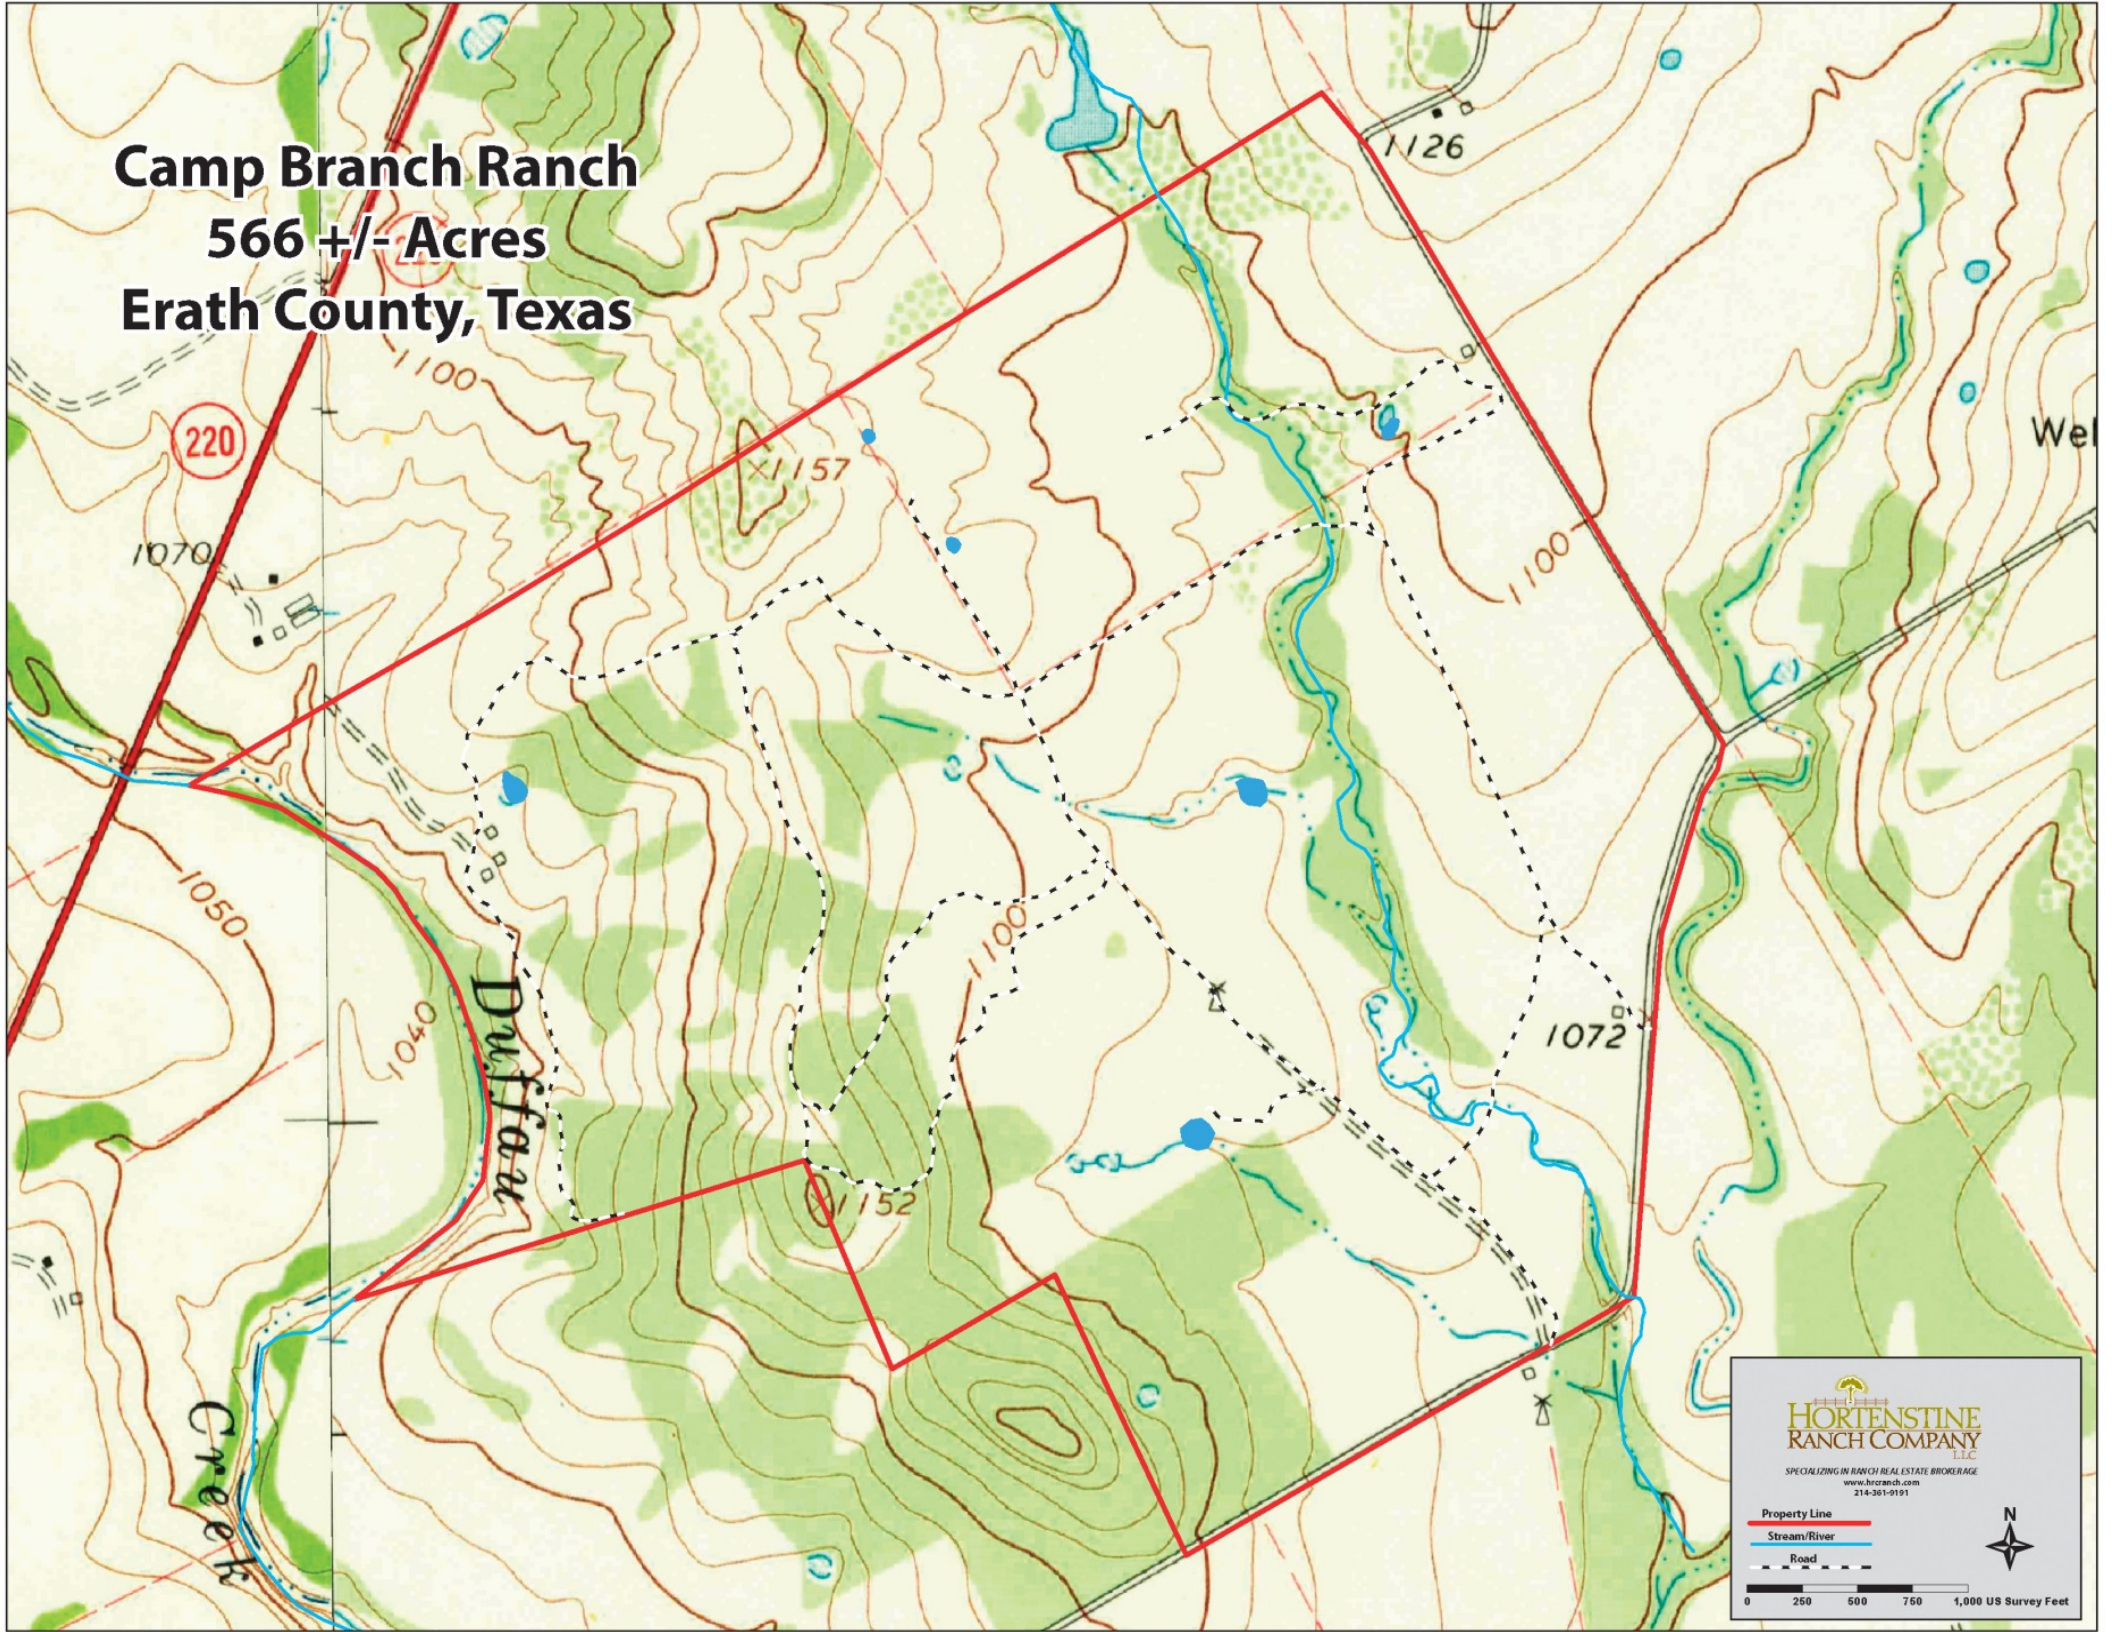

Camp Branch Ranch
566 +/- Acres
Erath County, Texas

HORTENSTINE RANCH COMPANY LLC
SPECIALIZING IN RANCH REAL ESTATE BROKERAGE
www.hcranch.com
214-361-9191

Property Line
Stream/River
Road

0 250 500 750 1,000 US Survey Feet