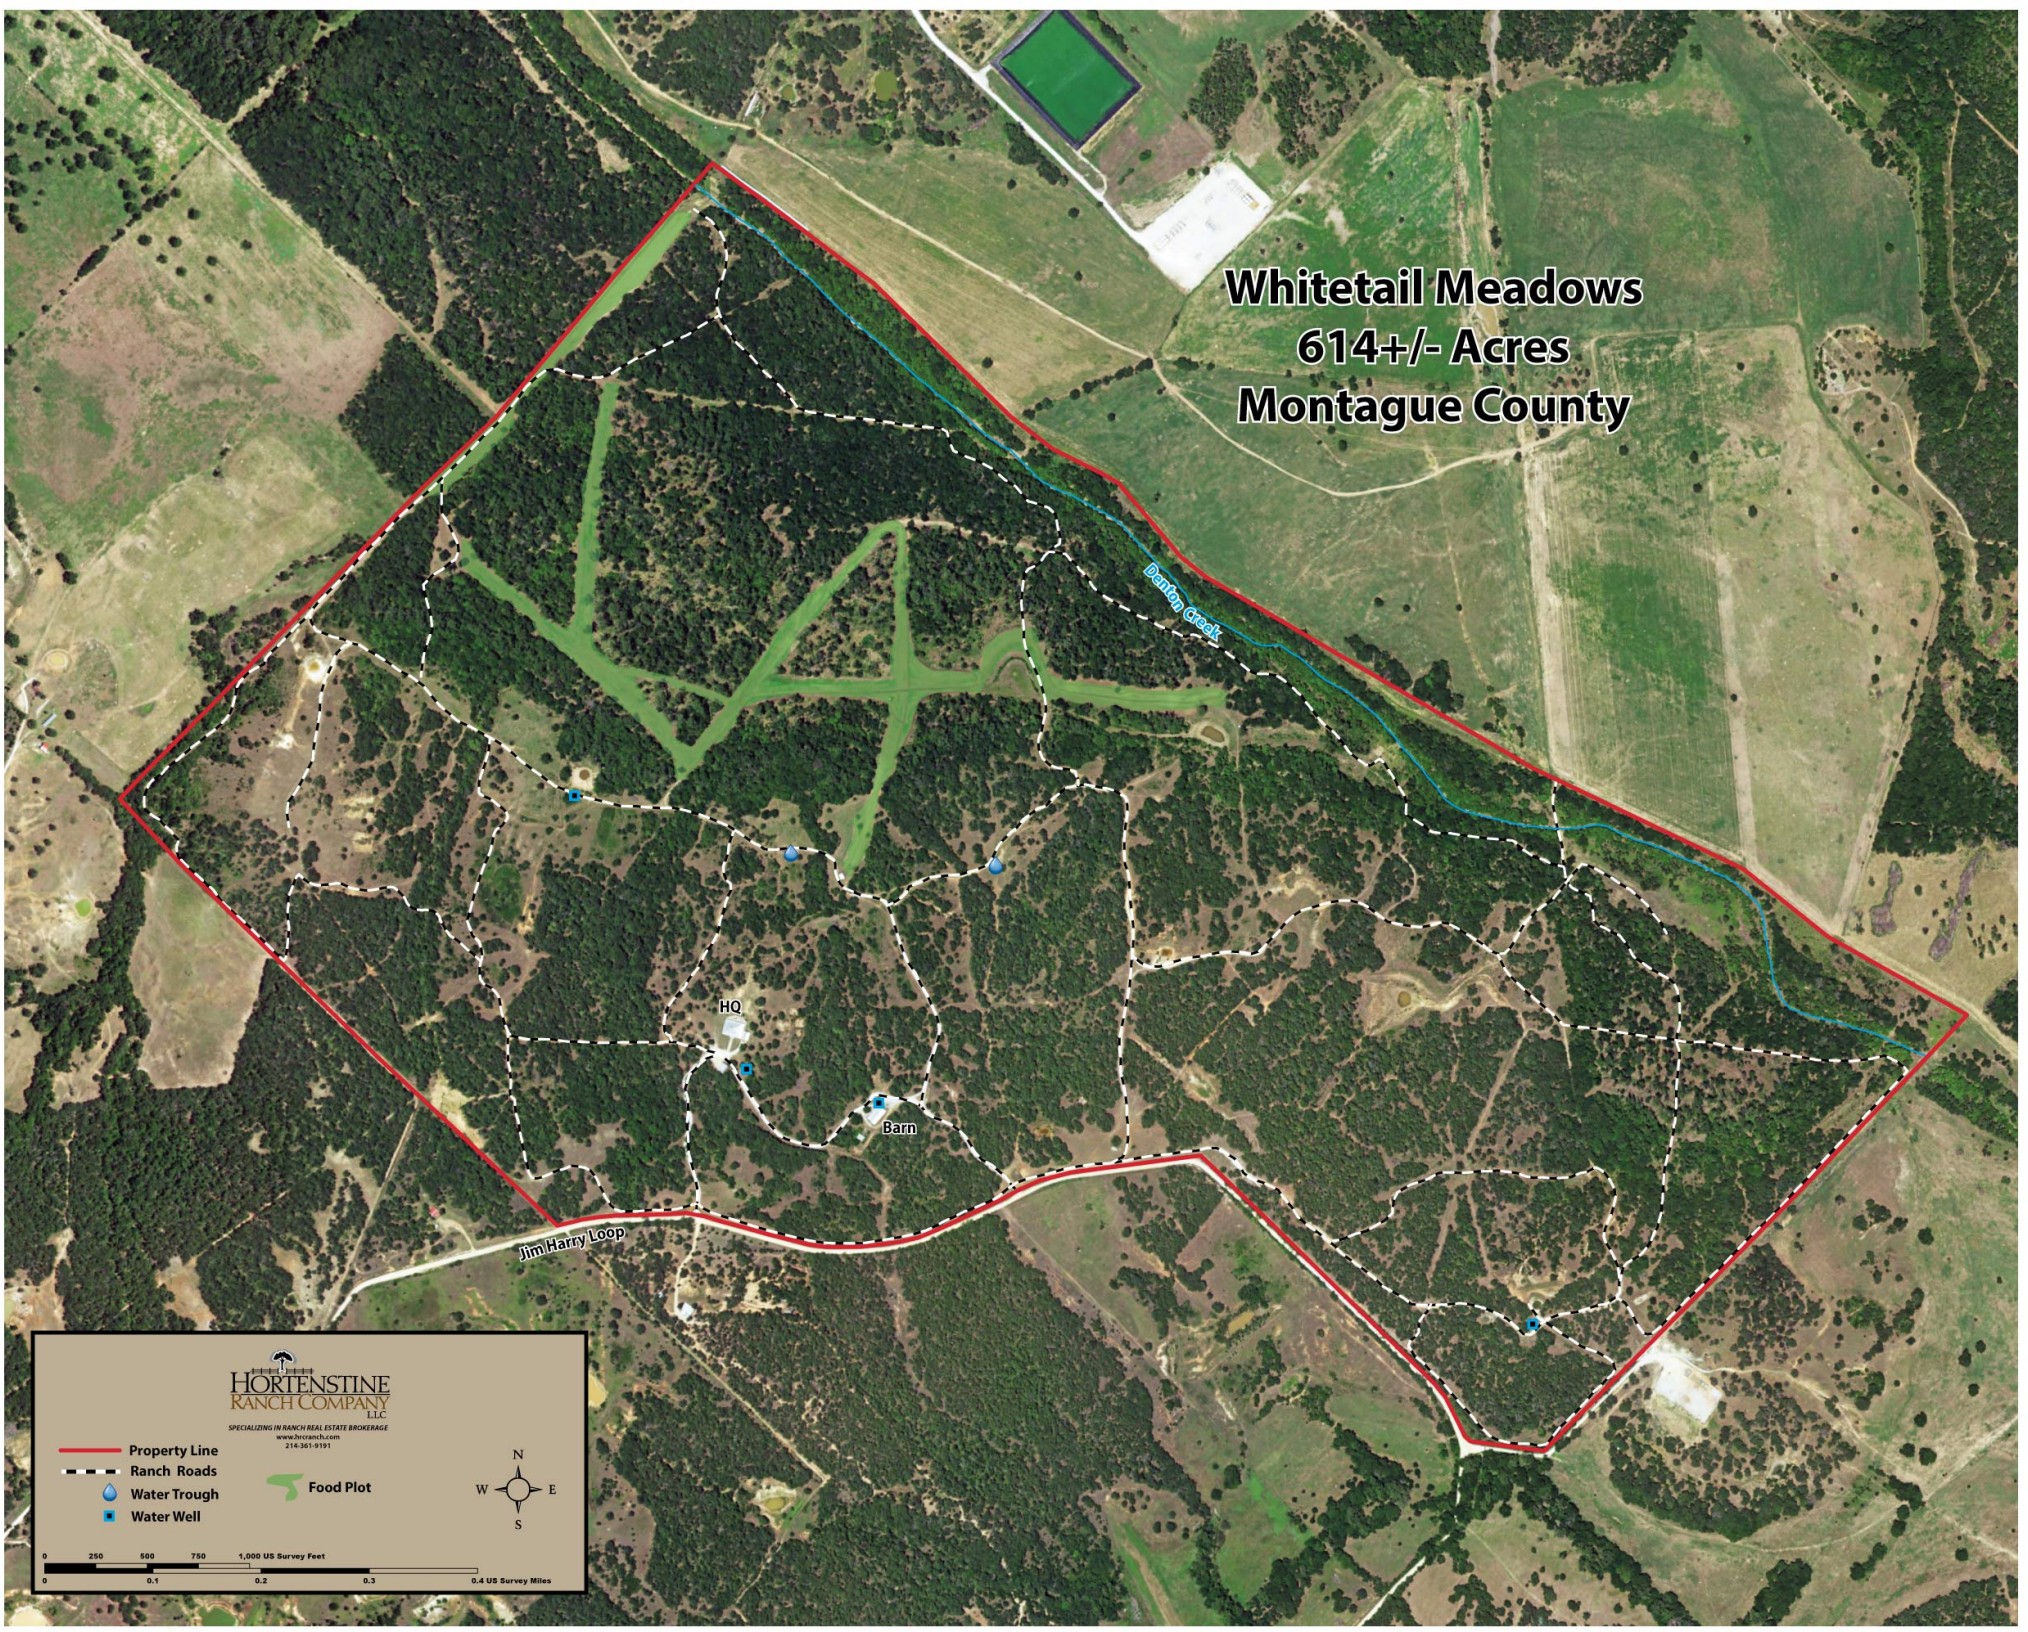

Whitetail Meadows 614+/- Acres Montague County

HORTENSTINE RANCH COMPANY LLC
SPECIALIZING IN RANCH REAL ESTATE BROKERAGE
www.hrcinc.com
214-361-9191

- Property Line
- Ranch Roads
- Water Trough
- Water Well
- Food Plot

0 250 500 750 1,000 US Survey Feet
0 0.1 0.2 0.3 0.4 US Survey Miles