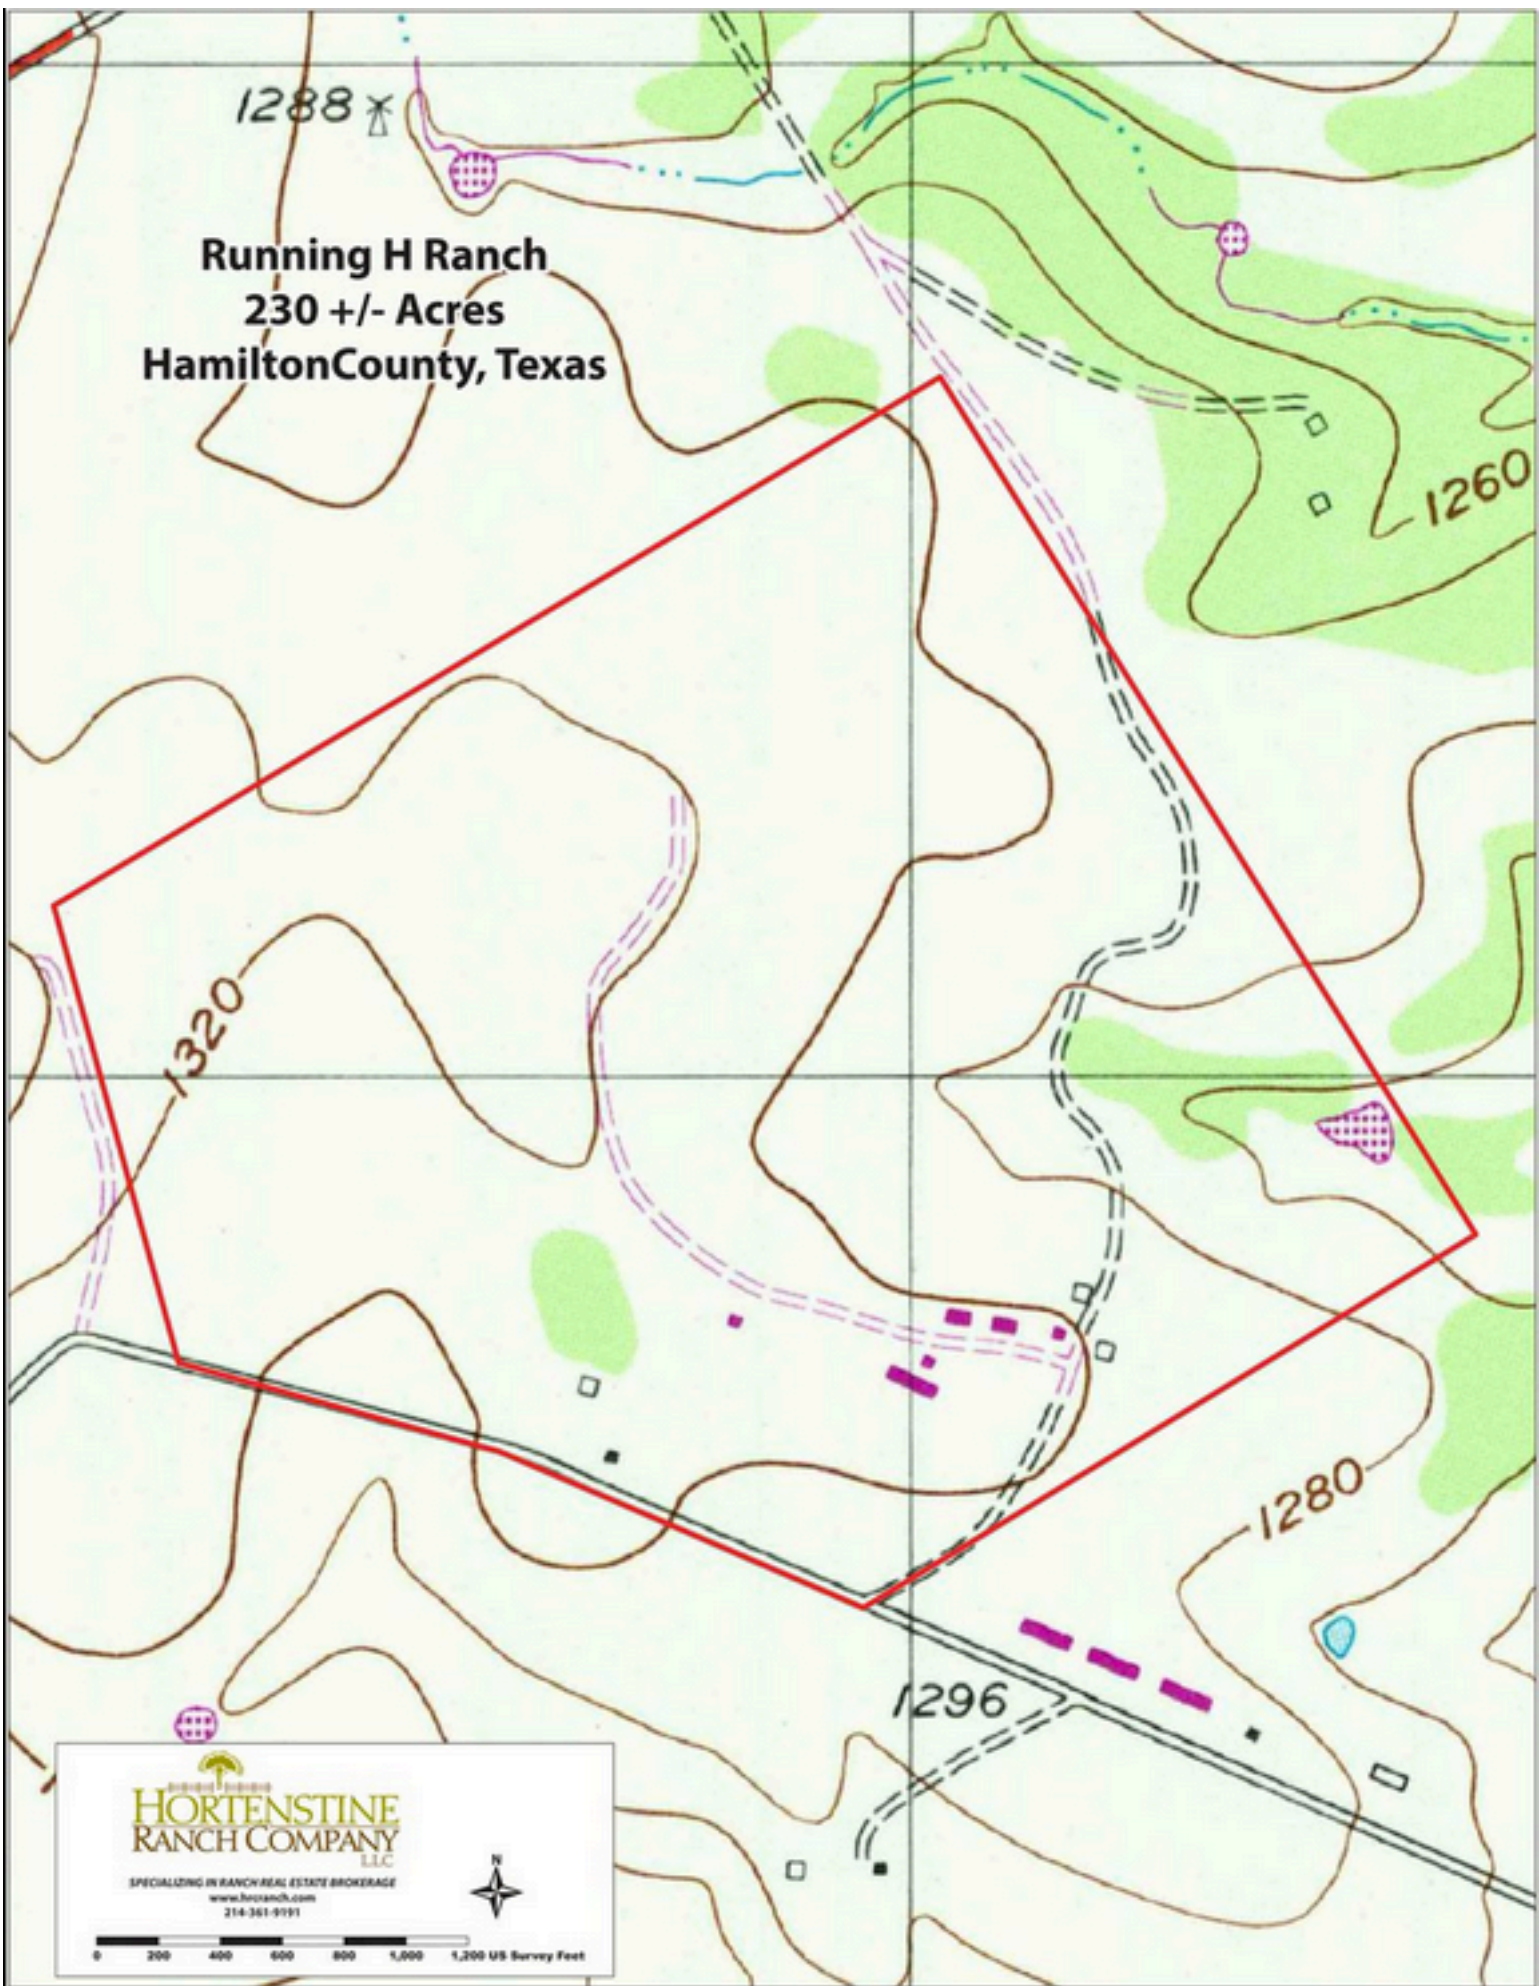

Running H Ranch
230 +/- Acres
Hamilton County, Texas

HORTENSTINE
RANCH COMPANY
LLC

SPECIALIZING IN RANCH REAL ESTATE BROKERAGE
www.hranch.com
214-361-9191

0 200 400 600 800 1,000 1,200 US Survey Feet